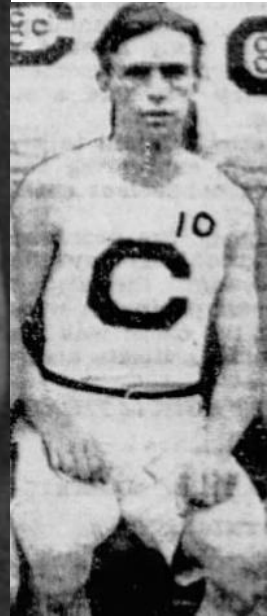

**1. Manager E. A. Judd 2. J. Stanley 3. H. C. Foster 4. Trainer J. F. Moakley
5. W. E. Schutt 6. K. W. Woodward 7. J. K. Foster 8. E.T. Newman**

10. C.O. White

1902 I.C.C.A. Team Champions - Cornell University