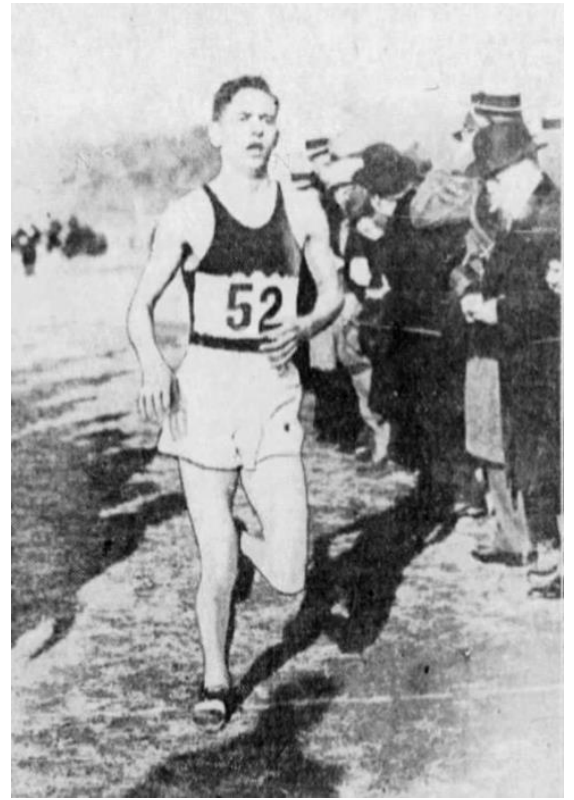

**1933 I.C.A.A.A. Freshmen Champion
William F. Hunnewell, University of Maine**