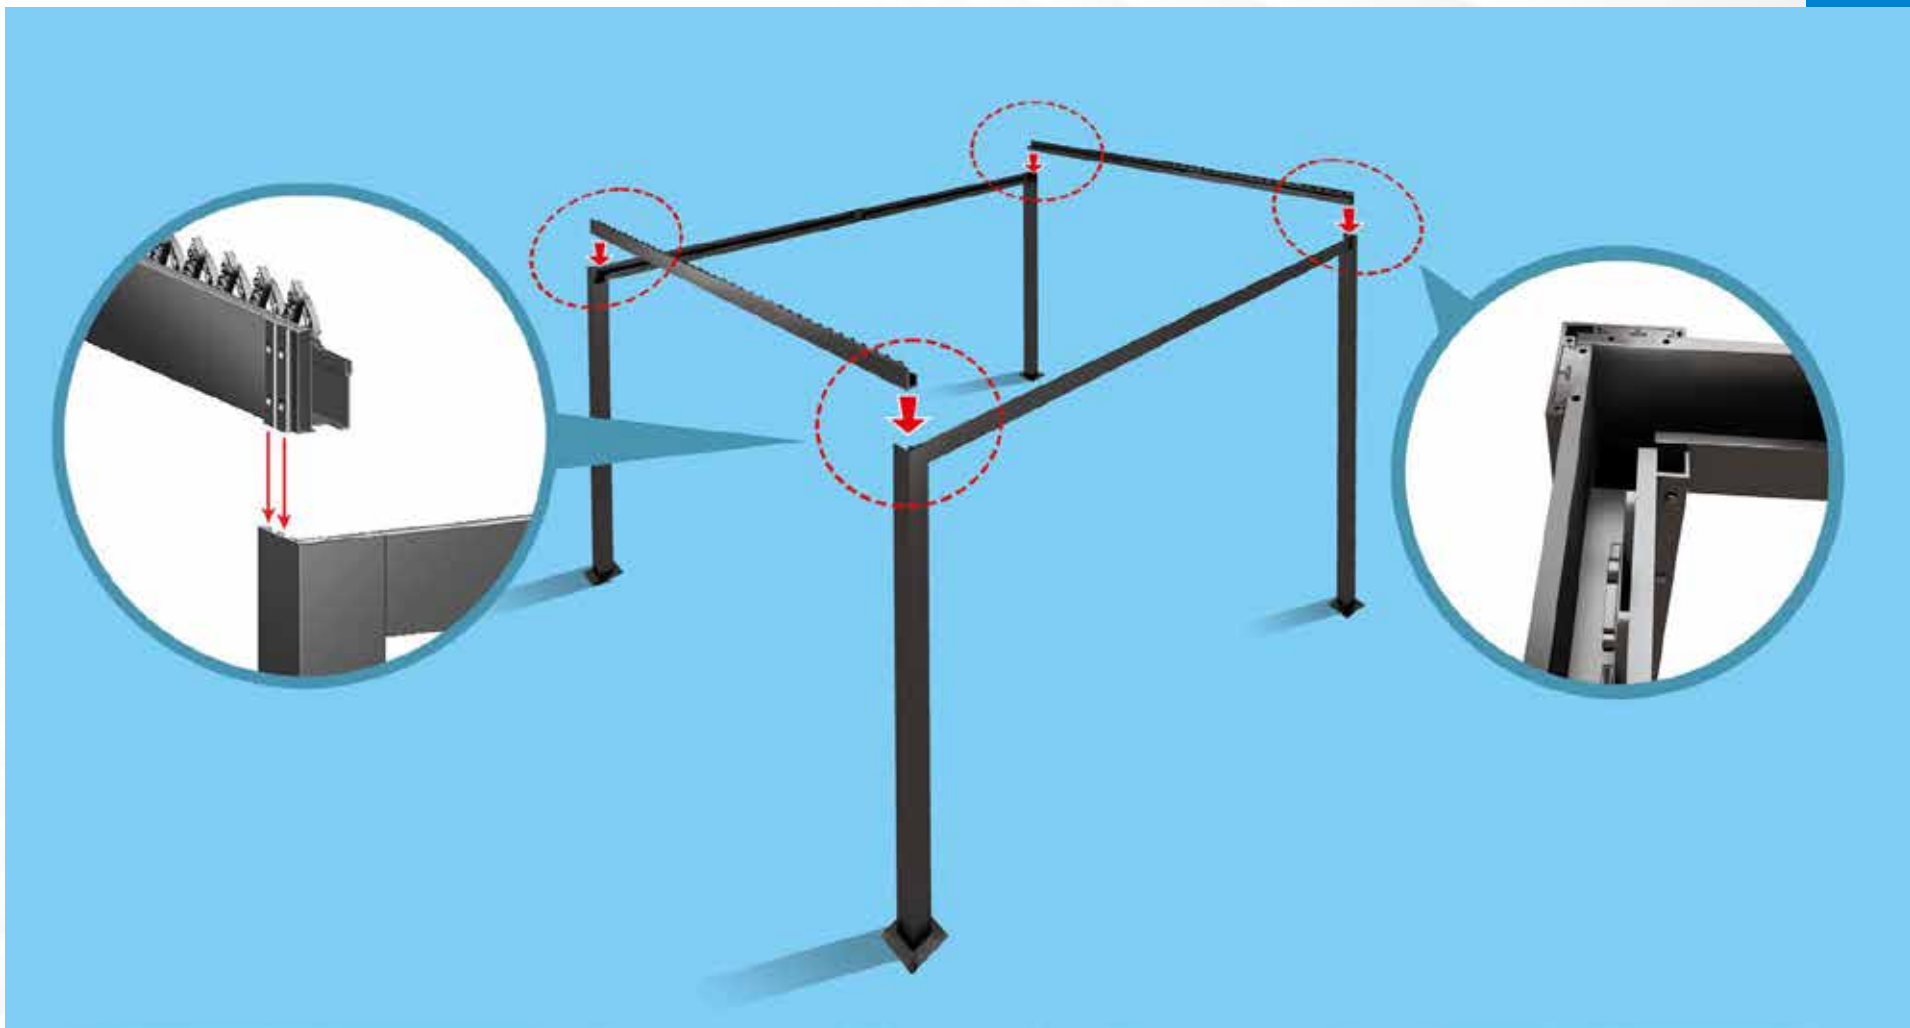

1. Plug-and-Play Design :

COMPARISON

AXR Sun Louver

Two ordinary household members can easily, quickly, and safely install it within two hours, avoiding expensive professional installation.

Others

In contrast, other louvered pergolas, due to their complex structure, may require professional installers, incurring up to approximately \$1,000 per person per day for professional installation

2. Precision Tilted Roof Engineering

Unlike standard flat designs, our louvers are engineered with a precision tilt. This ensures water naturally flows to the sides, preventing central pooling and eliminating leaks.

3. Deep Drainage System :

Experience 100% waterproof performance. Our quad-edge gutter system facilitates rapid water runoff, preventing the overflows common in shallow, standard systems.

4. Dual-Zone Independent Adjustment