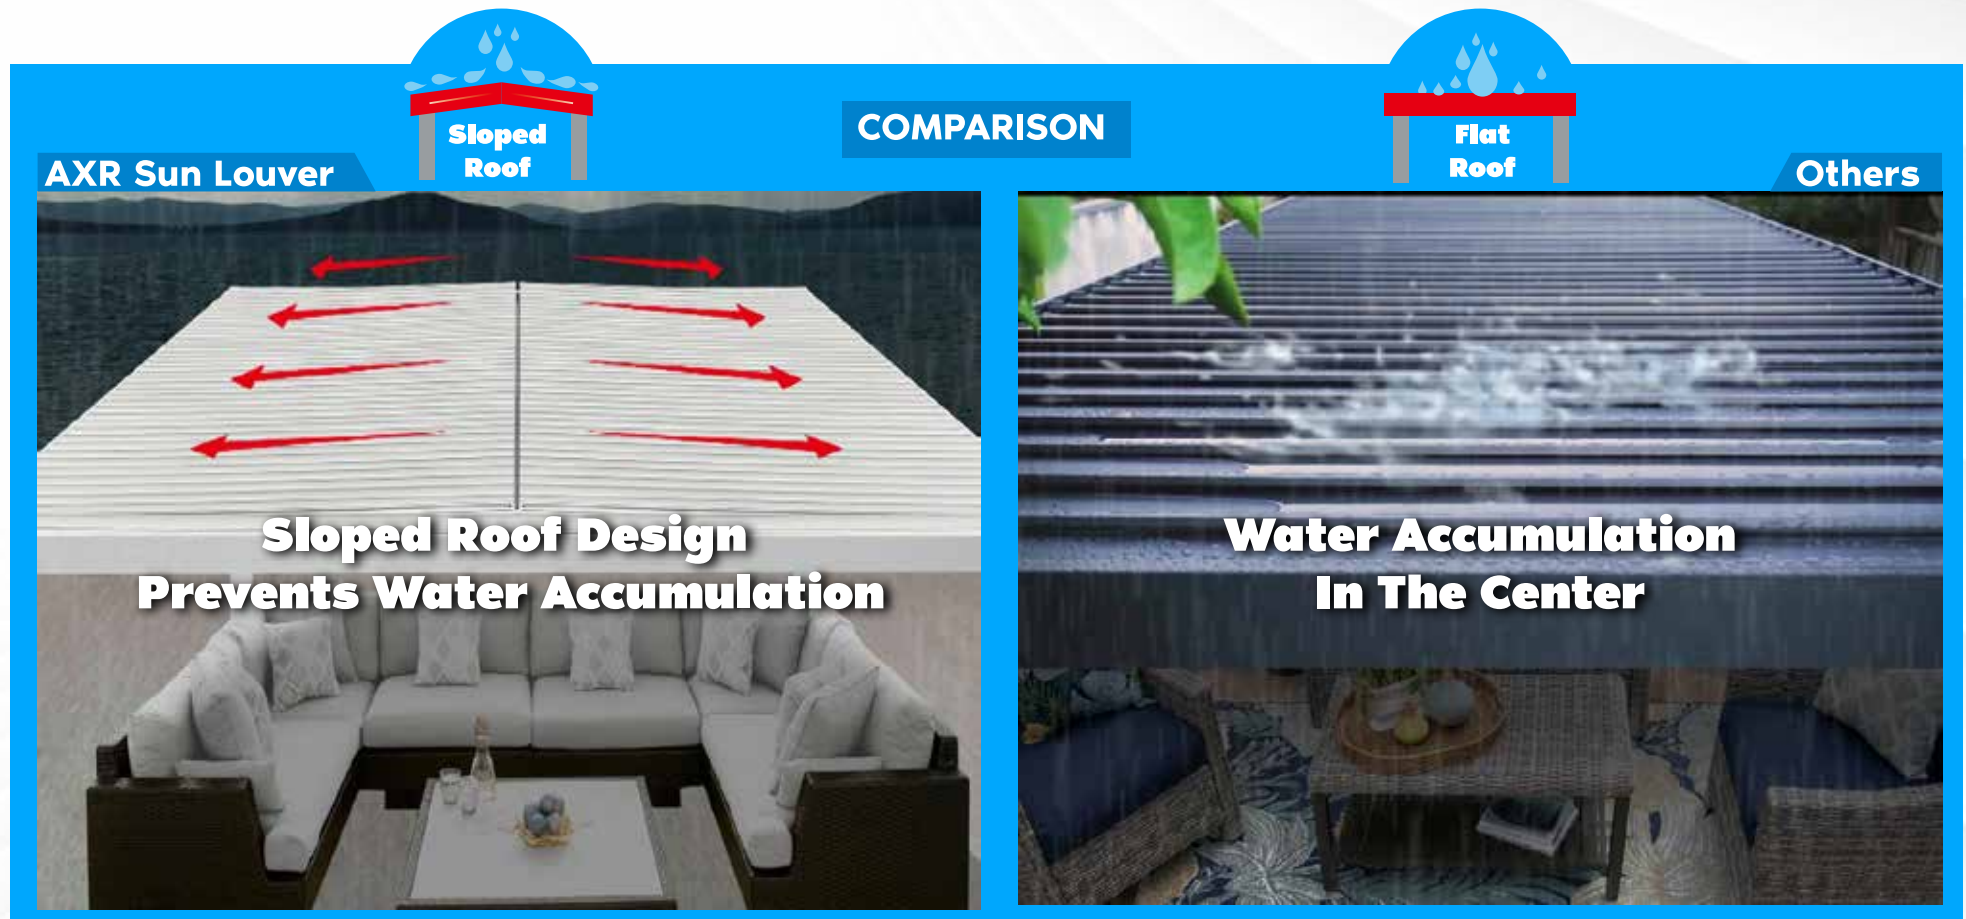

1. Plug-and-Play Design :

COMPARISON

AXR Sun Louver

Two ordinary household members can easily, quickly, and safely install it within two hours, avoiding expensive professional installation.

Others

In contrast, other louvered pergolas, due to their complex structure, may require professional installers, incurring up to approximately \$1,000 per person per day for professional installation

2. Precision Tilted Roof Engineering

Unlike standard flat designs, our louvers are engineered with a precision tilt. This ensures water naturally flows to the sides, preventing central pooling and eliminating leaks.

3. Deep Drainage System :

Experience 100% waterproof performance. Our quad-edge gutter system facilitates rapid water runoff, preventing the overflows common in shallow, standard systems.

4. Dual-Zone Independent Adjustment