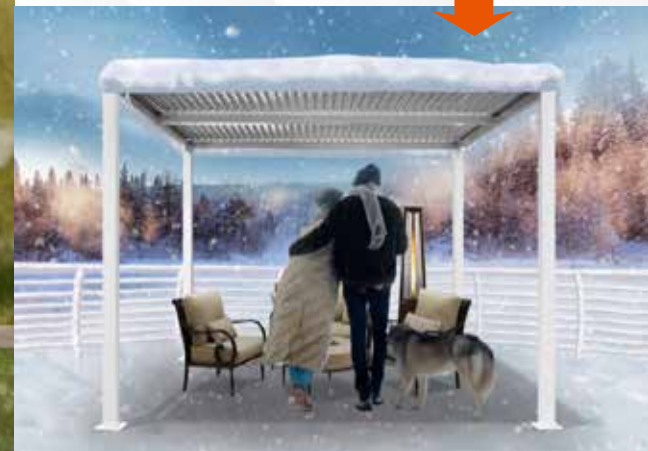

1. Plug-and-Play Design :

COMPARISON

AXR Sun Louver

Two ordinary household members can easily, quickly, and safely install it within two hours, avoiding expensive professional installation.

Others

In contrast, other louvered pergolas, due to their complex structure, may require professional installers, incurring up to approximately \$1,000 per person per day for professional installation

2. Precision Tilted Roof Engineering

Unlike standard flat designs, our louvers are engineered with a precision tilt. This ensures water naturally flows to the sides, preventing central pooling and eliminating leaks.

Customize your comfort with independently adjustable roof sections. Shade the dining area while keeping the lounge in the sun—total flexibility for any occasion.

5. Seamless Hidden Fasteners

Experience a clean, architectural finish. By concealing all nuts and bolts, we provide a sleek appearance that eliminates unsightly hardware and resists rust.

Furthermore, we offer a wide range of customization options to perfectly suit your unique requirements. In summary, the AXR Sun Louver pergola cleverly blends functionality with sophisticated design, making it the premier choice for enhancing your outdoor living space. Elevate your lifestyle and experience the excellence of AXR Louver.