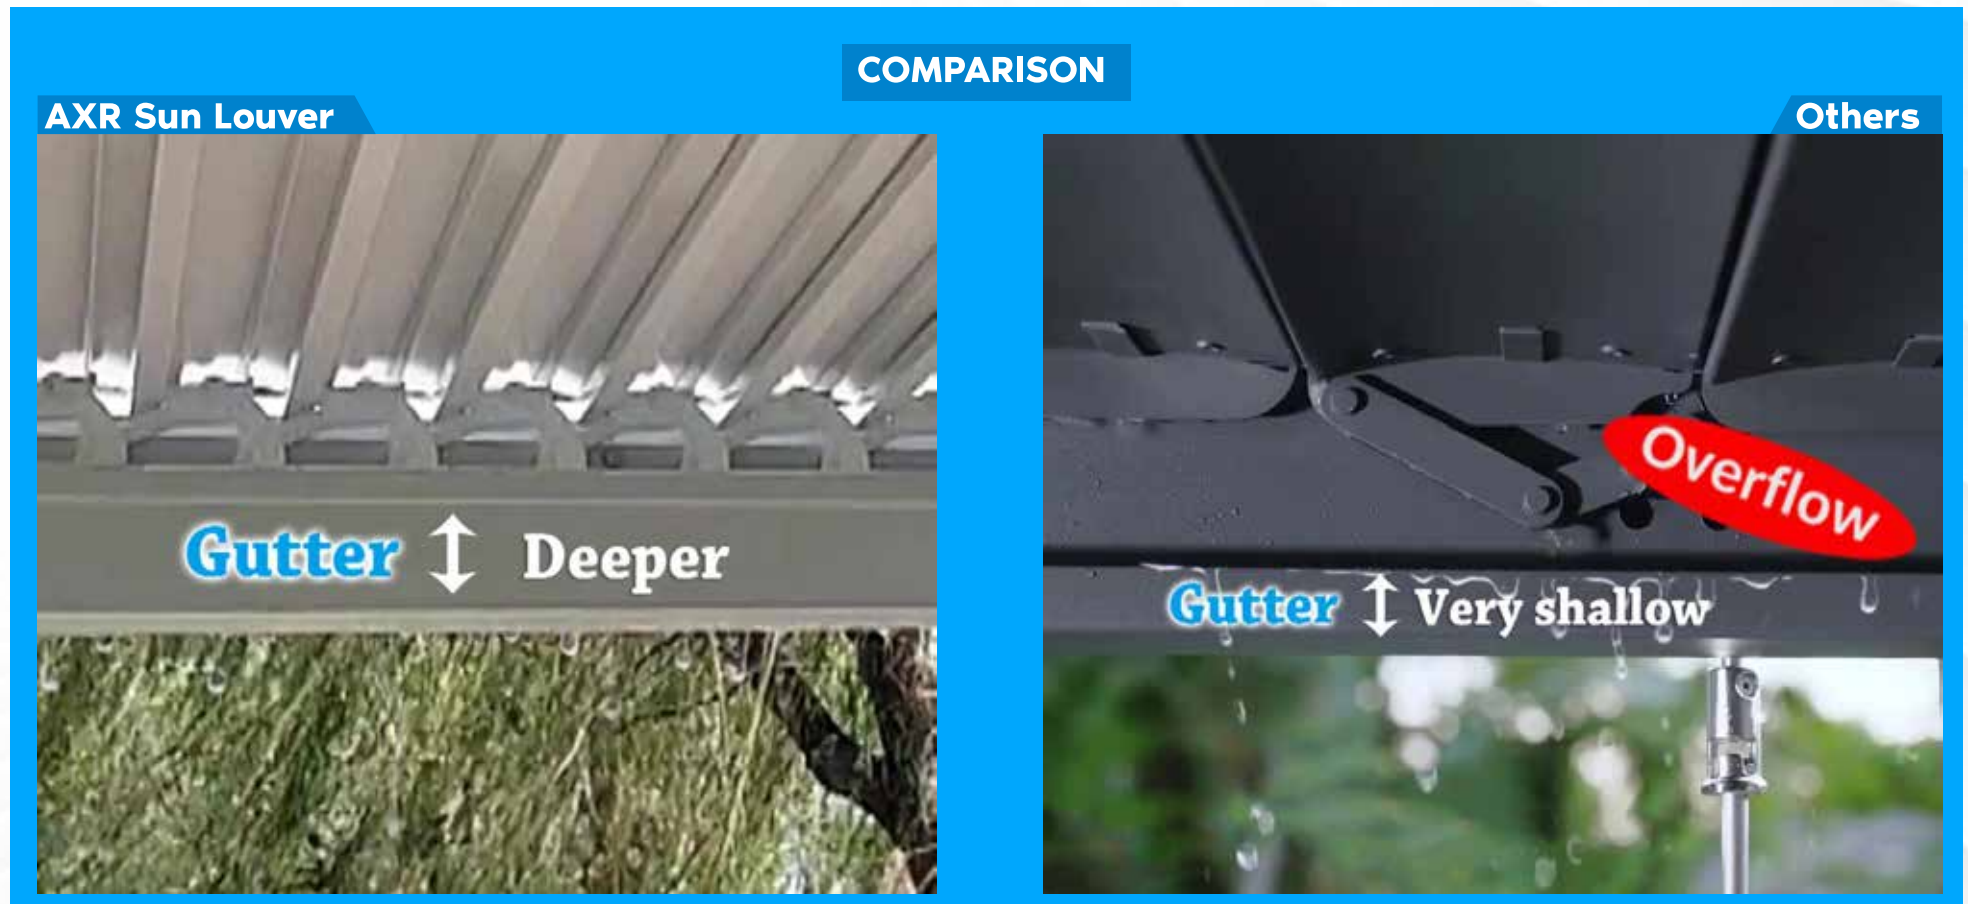

1. Plug-and-Play Design :

COMPARISON

AXR Sun Louver

Two ordinary household members can easily, quickly, and safely install it within two hours, avoiding expensive professional installation.

Others

In contrast, other louvered pergolas, due to their complex structure, may require professional installers, incurring up to approximately \$1,000 per person per day for professional installation

2. Precision Tilted Roof Engineering

Unlike standard flat designs, our louvers are engineered with a precision tilt. This ensures water naturally flows to the sides, preventing central pooling and eliminating leaks.

3. Deep Drainage System :

Experience 100% waterproof performance. Our quad-edge gutter system facilitates rapid water runoff, preventing the overflows common in shallow, standard systems.

4. Dual-Zone Independent Adjustment