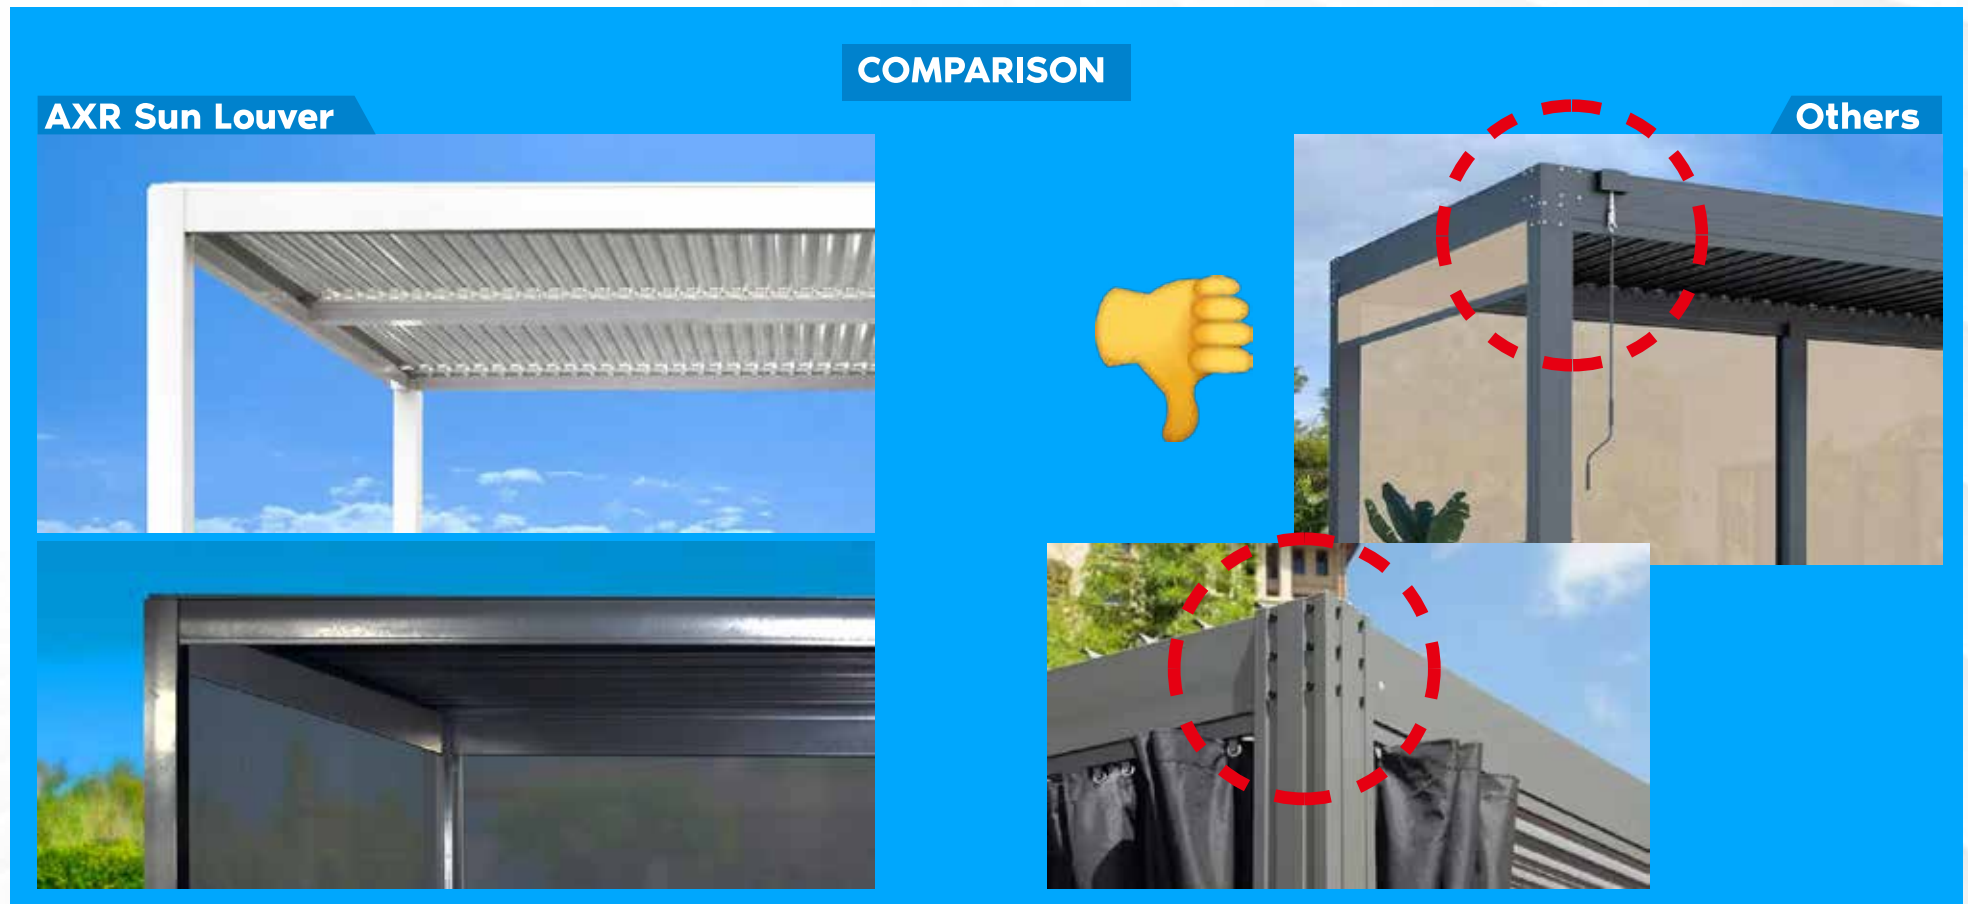

2. Precision Tilted Roof Engineering

Unlike standard flat designs, our louvers are engineered with a precision tilt. This ensures water naturally flows to the sides, preventing central pooling and eliminating leaks.

3. Deep Drainage System :

Experience 100% waterproof performance. Our quad-edge gutter system facilitates rapid water runoff, preventing the overflows common in shallow, standard systems.

4. Dual-Zone Independent Adjustment

Customize your comfort with independently adjustable roof sections. Shade the dining area while keeping the lounge in the sun—total flexibility for any occasion.

5. Seamless Hidden Fasteners

Experience a clean, architectural finish. By concealing all nuts and bolts, we provide a sleek appearance that eliminates unsightly hardware and resists rust.