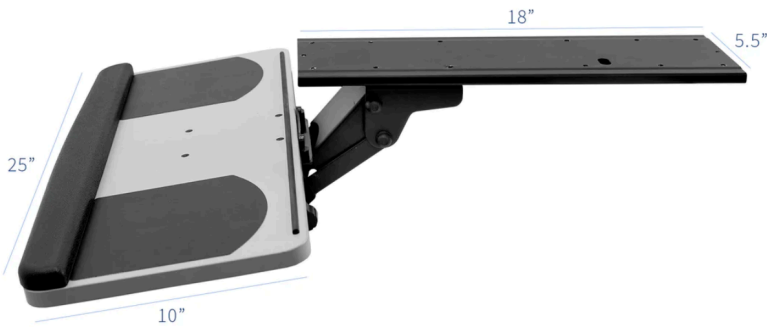

BD-AKB2510-S
Articulating Keyboard Tray
Available in Silver/Black
List Price \$360

Enhance your typing posture with an ergonomic adjustable keyboard tray that mounts to the underside of your desk. Features include plush wrist padding to help reduce wrist soreness and full side-to-side rotation for optimal keyboard placement.

Specifications

- 25" rectangular keyboard platform
- 18" glide track
- Tilt: +23° to -18°
- Swivel 360°

Wrist Padding
for comfort and support