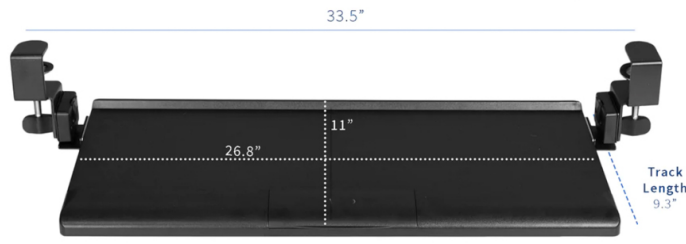

**FITS FULL LENGTH KEYBOARDS**

ample space for full length keyboard & mouse setups

**BD-CO-TSKB278-B**  
 Clamp-on Tilt Sliding Keyboard Tray  
 Available in Black  
**List Price \$265**

**SIMPLE TRAY ATTACHMENT**  
 no drilling required

**UNIVERSAL DESIGN**  
 fits side by side keyboard and mouse

  
 Weight Capacity  
 up to 11 lbs

Find the most comfortable typing angle with negative, positive, and neutral keyboard tray tilt. The under-desk tray placement creates an ergonomic setup that decreases fatigue and muscle strain on the neck, back and shoulders. And the clamp-on design makes installation easy, eliminating possible damage to your desk. Smooth gliding mechanisms make storing and concealing your keyboard a breeze.

Angled Lip keeps items on tray

\*Fits desk thickness of 0.5" up to a maximum of 1.5"

DESKTOP THICKNESS	HEIGHT CLEARANCE
0.5"	3.8"
0.75"	3.6"
1"	3.3"
1.25"	3.1"
1.5"	2.8"