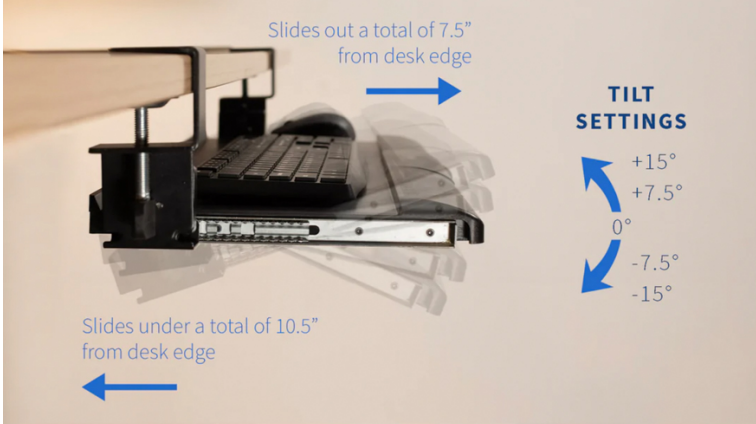

**FITS FULL LENGTH KEYBOARDS**

ample space for full length keyboard & mouse setups

**BD-CO-TSKB278-B**  
 Clamp-on Tilt Sliding Keyboard Tray  
 Available in Black  
**List Price \$265**

**SIMPLE TRAY ATTACHMENT**  
 no drilling required

**UNIVERSAL DESIGN**  
 fits side by side keyboard and mouse

  
 Weight Capacity  
 up to 11 lbs

Find the most comfortable typing angle with negative, positive, and neutral keyboard tray tilt. The under-desk tray placement creates an ergonomic setup that decreases fatigue and muscle strain on the neck, back and shoulders. And the clamp-on design makes installation easy, eliminating possible damage to your desk. Smooth gliding mechanisms make storing and concealing your keyboard a breeze.

Angled Lip keeps items on tray

\*Fits desk thickness of 0.5" up to a maximum of 1.5"

DESKTOP THICKNESS	HEIGHT CLEARANCE
0.5"	3.8"
0.75"	3.6"
1"	3.3"
1.25"	3.1"
1.5"	2.8"