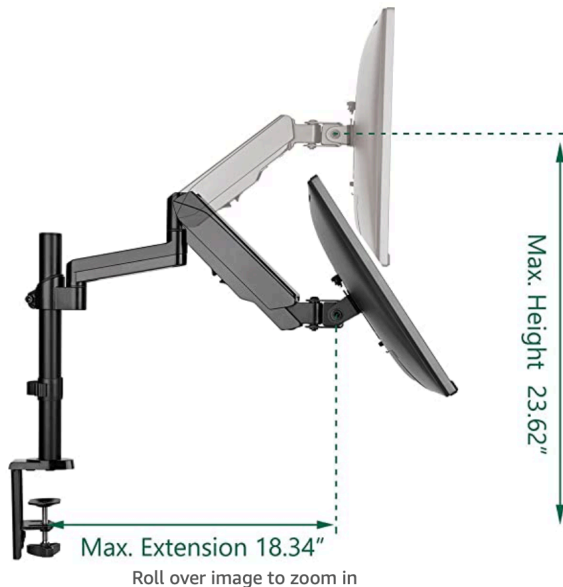

## BD-COSA-B

Clamp-on Pneumatic Single Monitor Arm  
Available in Black  
List Price \$210

- **Compatibility:** Fits LCD, LED flat screen TV and monitor up to 32". Support up to 17.6 lbs. VESA compatible 75 x 75mm or 100 x 100 mm. The two-stage locking system is compatible with 3.1" C-clamp and 1.6" Grommet Base
- **Fully Adjustable:** The gas spring stand can tilt +35°/-35°, swivel +90°/-90°, and rotate 360°. Max height is up to 23.62", and max extension is up to 18.34".
- **Double Benefits:** Double efficiency and productivity to make working or relaxing that much more comfortable
- **Sturdy Construction:** High-grade material C-Clamp, grommet base, and VESA plate ensures a strong and stable connection with your desk and monitor screen

### Dynamic Height Adjustability

easy to find the optimal ergonomic position across even a large desktop

### Installation Flexibility

C-clamp and grommet installation both included

C-clamp Installation

Grommet Hole Installation