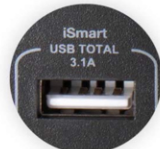

Desktop Power & USB

BD-PS235B

Desktop Power & USB
List Price \$70

This Desktop Power & USB unit can be easily placed anywhere on the work surface. (2) Two AC outlets & (3) Three USB ports. 5' power cord.
Available in Black

2 AC Outlets
(1625W)

3 USB Ports
(Max 5V/2.4A)

FC, RoHS
Safety Certified

LED Indicator

5 ft Braided
Extension Cords

3-Prong Right
Angle Flat Plug

Non-Slip Surface

Fireproof Material