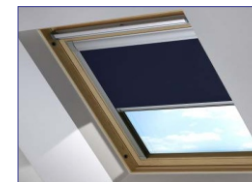

Fixed Balcony Awnings

Multiple Awning

Entrance Awning

Automated Skylight Shades

Skylight Screens

Lunar
THE NEW AWNING SYSTEM

The new awning system, meets the highest standards

Introducing the LUNAR Retractable arm awning in its new avatar with excellent strength, finish and durability. Designed and engineered as per contemporary awning components manufactured and accepted globally, the LUNAR components are made with high strength extrusions cut and finished to size. High quality Dies are used to extrude the all new components for the Arm Shoulder, Side Plates, Wall Clamps and Front Bar. All LUNAR components are phosphated and powder coated white to give it a gleaming international look. Side plates, Tube endings and all bolts are covered with molded ABS caps that add beauty and compactness to the awning. Arm sizes available from 5 feet to 12 feet or 1.5 m - 3.5m for exports.