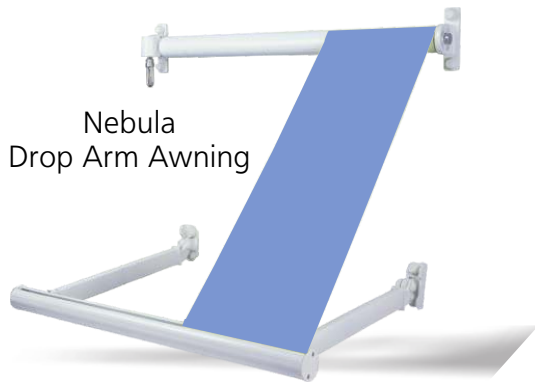

Fossil Basket Awning

SURYA | Awnings
#loveforsun&rain

Vertical Awnings

Surya Vertical Awnings are an extremely efficient form of protecting balconies & verandas from both Solar heat and rain . Covered balconies and verandas could be converted into comfortable zones of re-creation or relaxation provided they can be protected from the harsh heat from the sun and also provide privacy when required. Surya Vertical Awnings do just that , provide the user a completely open view or have the privacy desired to have a private siesta or celebration Vertical awnings can be rolled up or down completely manually or with Motorised operation. Beautiful weather resistant fabrics in the colour & design of your choice to create a setting with the comfort of being indoors and at the same time enjoying the freshness of being outdoors

Nebula
Drop Arm Awning

nebula

The NEBULA is our Drop Arm Awning with rotation angle of 140 degrees from its fully open position to the fully closed position. Consists of Spring Loaded Arms made of LM6 alloy aluminum extrusions. All joints and brackets are Gravity Die cast with special aluminum alloys, profiles, joints and brackets are chromated and then powder coated in off-white colour. The NEBULA can be operated using an external Gear Operated Mechanism / Internal Lever operated mechanism with additional gear box or a motorized model with the ease of operation at the flick of a switch.