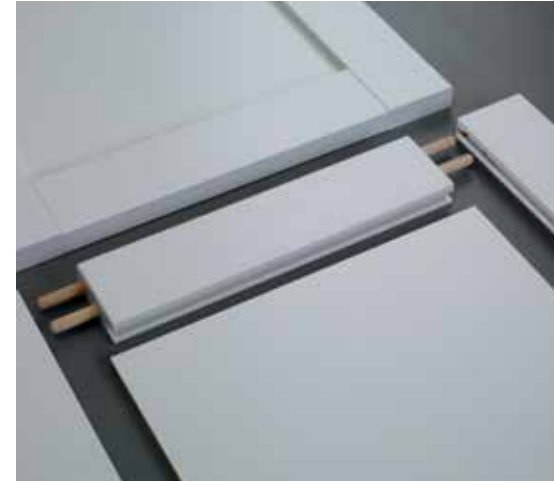

What is Purestyle?

STABLE AND DURABLE.

PureStyle combines the beauty of paint with resistance to moisture, warping, expansion and contraction, making it ideal for high moisture areas.

ENGINEERED FOR STRENGTH

Wrapped door and drawer front components offer a 5-piece construction that emulates the look of a painted door style. It's natural channel accepts fixative for improved door strength while reducing the ability for moisture to enter.

UNMATCHED BENEFITS.

With less visible changes to surface appearance due to use and aging, PureStyle offers stability and consistency over time.

A PROVEN PERFORMER.

Like all Schrock™ Entra™ products, PureStyle has been subjected to rigorous KCMA performance testing and has met or exceeded all certification requirements.

CLEANS BEAUTIFULLY.

A clean cloth dampened with a solution of 5% dish soap and 95% water is all it takes to clean PureStyle cabinetry. Dry with a clean, soft cloth.

ON-TREND AND IN DEMAND.

PureStyle delivers crisp, clean details and a quality finish. The added benefits of color consistency paired with the resistance to scratching, fading and surface water mean PureStyle delivers fashion without the fuss.

5-PIECE CONSTRUCTION.

As opposed to thermofoil, which is a routed slab product, PureStyle boasts a true 5-piece construction that effectively emulates the look of painted wood cabinets.