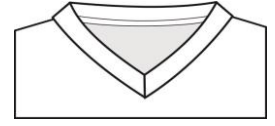

Regular Fit

Straight Fit

Slim Fit

Sweater Fit Options

Regular Fit

Straight Fit

Slim Fit

All Pattern Options

Shirt Options

Shirt Collar Options

Collar Options

Crew Neck

Round Neck

Side V Neck

Straight V Neck

Basic Collar Type

Mao Collar

Button Curved Mao Collar

Hoodie

Shirt Sleeve Length Options

Short Sleeve Length Option

Standard Short Sleeves Length

Medium Short Sleeves Length

Short Short Sleeves Length