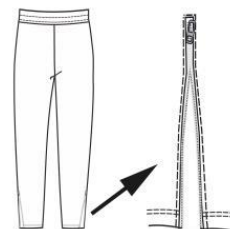

Hem Shape

All Pattern Options

Pants Options

Pants Length Options

Super Short

Short Length Shorts

Standard Length Shorts

Above Knee Length Shorts

Over Knee Length Long Pants

Calf Length Long Pants

Ankle Length Long Pants

Waist

Open End Tight Up Rope with Creases Elastic

Closed End Rope with Creases Elastic

Smooth Elastic no Tight Up Rope

Short Pants Hem Options

Flat Hem

Curved Hem

Split End Hem

Long Pants Herm Options

Self Fold Hem

Rib Hem

Zipper Open Hem

Zipper With Underlay Hem

Pocket

2 sides Straight Pocket

2 sides Slander Pocket

2 sides Straight Pocket with Zipper

Hidden Pocket

Linger Pants and Skorts

Full Linger Pants

Mesh Linger Pants