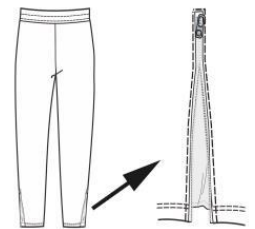

Hem Shape

All Pattern Options

Pants Options

Pants Length Options

Super Short

Short Length Shorts

Standard Length Shorts

Above Knee Length Shorts

Over Knee Length Long Pants

Calf Length Long Pants

Ankle Length Long Pants

Waist

Open End Tight Up Rope with Creases Elastic

Closed End Rope with Creases Elastic

Smooth Elastic no Tight Up Rope

Short Pants Hem Options

Flat Hem

Curved Hem

Split End Hem

Long Pants Herm Options

Self Fold Hem

Rib Hem

Zipper Open Hem

Zipper With Underlay Hem

Pocket

2 sides Straight Pocket

2 sides Slander Pocket

2 sides Straight Pocket with Zipper

Hidden Pocket

Linger Pants and Skorts

Full Linger Pants

Mesh Linger Pants