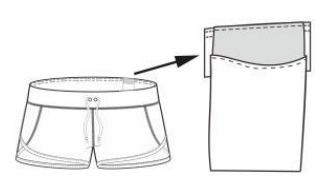

Flat Hem

Curved Hem

Split End Hem

Long Pants Herm Options

Self Fold Hem

Rib Hem

Zipper Open Hem

Zipper With Underlay Hem

Pocket

2 sides Straight Pocket

2 sides Slander Pocket

2 sides Straight Pocket with Zipper

Hidden Pocket

Linger Pants and Skorts

Full Linger Pants

Mesh Linger Pants

Double Layer Pants

Skorts with Under Pants

All Pattern Options

Jacket and Sweater Options

Jacket and Sweater Collar Options

Collar Type

Crew Neck

V Neck