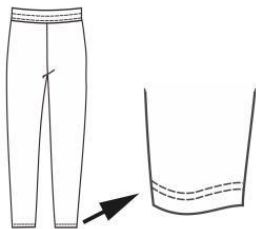

Hem Shape

All Pattern Options

Pants Options

Pants Length Options

Super Short

Short Length Shorts

Standard Length Shorts

Above Knee Length Shorts

Over Knee Length Long Pants

Calf Length Long Pants

Ankle Length Long Pants

Waist

Open End Tight Up Rope with Creases Elastic

Closed End Rope with Creases Elastic

Smooth Elastic no Tight Up Rope

Short Pants Hem Options

Flat Hem

Curved Hem

Split End Hem

Long Pants Herm Options

Self Fold Hem

Rib Hem

Zipper Open Hem

Zipper With Underlay Hem

Pocket

2 sides Straight Pocket

2 sides Slander Pocket

2 sides Straight Pocket with Zipper

Hidden Pocket

Linger Pants and Skorts

Full Linger Pants

Mesh Linger Pants