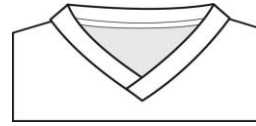

Regular Fit

Straight Fit

Slim Fit

Sweater Fit Options

Regular Fit

Straight Fit

Slim Fit

All Pattern Options

Shirt Options

Shirt Collar Options

Collar Options

Crew Neck

Round Neck

Side V Neck

Straight V Neck

Basic Collar Type

Mao Collar

Button Curved Mao Collar

Hoodie

Shirt Sleeve Length Options

Short Sleeve Length Option

Standard Short Sleeves Length

Medium Short Sleeves Length

Short Short Sleeves Length