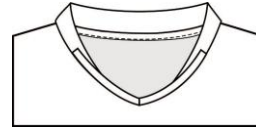

Regular Fit

Straight Fit

Slim Fit

Sweater Fit Options

Regular Fit

Straight Fit

Slim Fit

All Pattern Options

Shirt Options

Shirt Collar Options

Collar Options

Crew Neck

Round Neck

Side V Neck

Straight V Neck

Basic Collar Type

Collar Options

Deep Round Neck

Deep V Neck

Double V Neck

V-Polo Collar

Advanced Collar Type

Collar Options

Polo Collar

Mao Collar

Button Curved Mao Collar

Hoodie

Shirt Sleeve Length Options

Short Sleeve Length Option

Standard Short Sleeves Length

Medium Short Sleeves Length

Short Short Sleeves Length