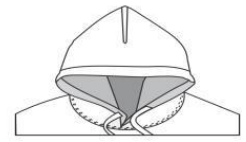

Shirt Options

Shirt Collar Options

Collar Options

Crew Neck

Round Neck

Side V Neck

Straight V Neck

Basic Collar Type

Collar Options

Deep Round Neck

Deep V Neck

Double V Neck

V-Polo Collar

Advanced Collar Type

Collar Options

Polo Collar

Mao Collar

Button Curved Mao Collar

Hoodie

Shirt Sleeve Length Options

Short Sleeve Length Option

Standard Short Sleeves Length

Medium Short Sleeves Length

Short Short Sleeves Length

Short Sleeve Length Option - Girls

Mid Short Sleeves Length - Girls Cut

Short Short Sleeves Length - Girls Cut

Super Short Sleeves Length - Girls Cut

Shirt Sleeveless and Vest Shoulder width Options

Sleeveless Options