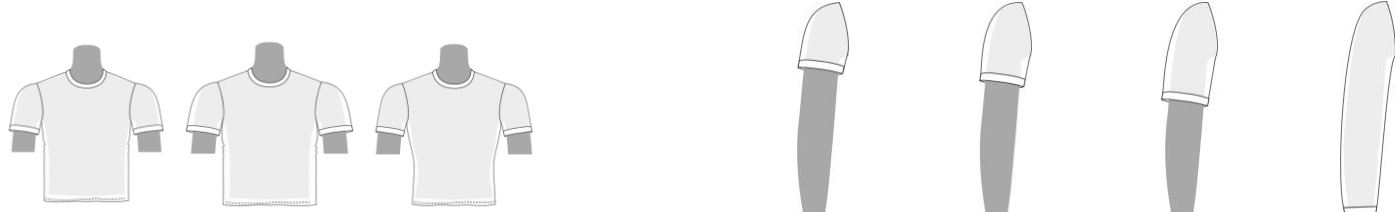

Size Chart

Measurement in
Centimeter
Polo Shirt

Size in = cm	Shoulder Width	Straight Fit Chest	Regular Fit Chest	Slim Fit Chest	Front Length	Short Sleeve Length	Medium Sleeve Length	Regular Sleeve Length	Long Sleeve Length	
6XS	110	30	63	69	60	47	6.8	11.9	17	42
5XS	120	31	67	73	64	50	7.2	12.6	18	44
4XS	130	32	71	77	68	53	7.6	13.3	19	47
3XS	140	34	76	82	73	56	8	14	20	49
2XS	150	36	82	88	79	59	8.4	14.7	21	51
XS	XS(160)	38	88	94	85	62	8.8	15.4	22	53
S	S	40	96	101	92	66	9.6	16.8	24	58
M	M	42	100	105	96	68	10	17.5	25	60
L	L	44	104	109	100	70	10.4	18.2	26	62
XL	XL	46	108	113	104	72	10.8	18.9	27	64
2XL	2XL	48	112	117	108	74	11.2	19.6	28	66
3XL	3XL	50	116	121	112	76	11.6	20.3	29	68
4XL	4XL	52	120	125	116	78	12	21	30	70
5XL	5XL	54	124	129	120	80	12.4	21.7	31	72
6XL	6XL	56	128	133	124	82	12.8	22.4	32	74

* Measurement maybe up to +/- 0.5 in difference