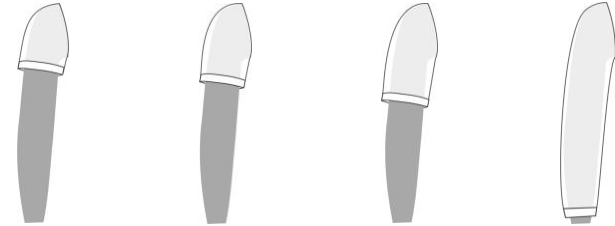

Size Chart

Measurement in
Centimeter
Shirt

Size in = cm	Shoulder Width	Straight Fit Chest	Regular Fit Chest	Slim Fit Chest	Front Length	Short Sleeve Length	Medium Sleeve Length	Regular Sleeve Length	Long Sleeve Length	
6XS	110	30	63	69	60	47	6.8	11.9	17	42
5XS	120	31	67	73	64	50	7.2	12.6	18	44
4XS	130	32	71	77	68	53	7.6	13.3	19	47
3XS	140	34	76	82	73	56	8	14	20	49
2XS	150	36	82	88	79	59	8.4	14.7	21	51
XS	XS(160)	38	88	94	85	62	8.8	15.4	22	53
S	S	40	96	101	92	66	9.6	16.8	24	58
M	M	42	100	105	96	68	10	17.5	25	60
L	L	44	104	109	100	70	10.4	18.2	26	62
XL	XL	46	108	113	104	72	10.8	18.9	27	64
2XL	2XL	48	112	117	108	74	11.2	19.6	28	66
3XL	3XL	50	116	121	112	76	11.6	20.3	29	68
4XL	4XL	52	120	125	116	78	12	21	30	70
5XL	5XL	54	124	129	120	80	12.4	21.7	31	72
6XL	6XL	56	128	133	124	82	12.8	22.4	32	74

* Measurement maybe up to +/- 0.5 in difference