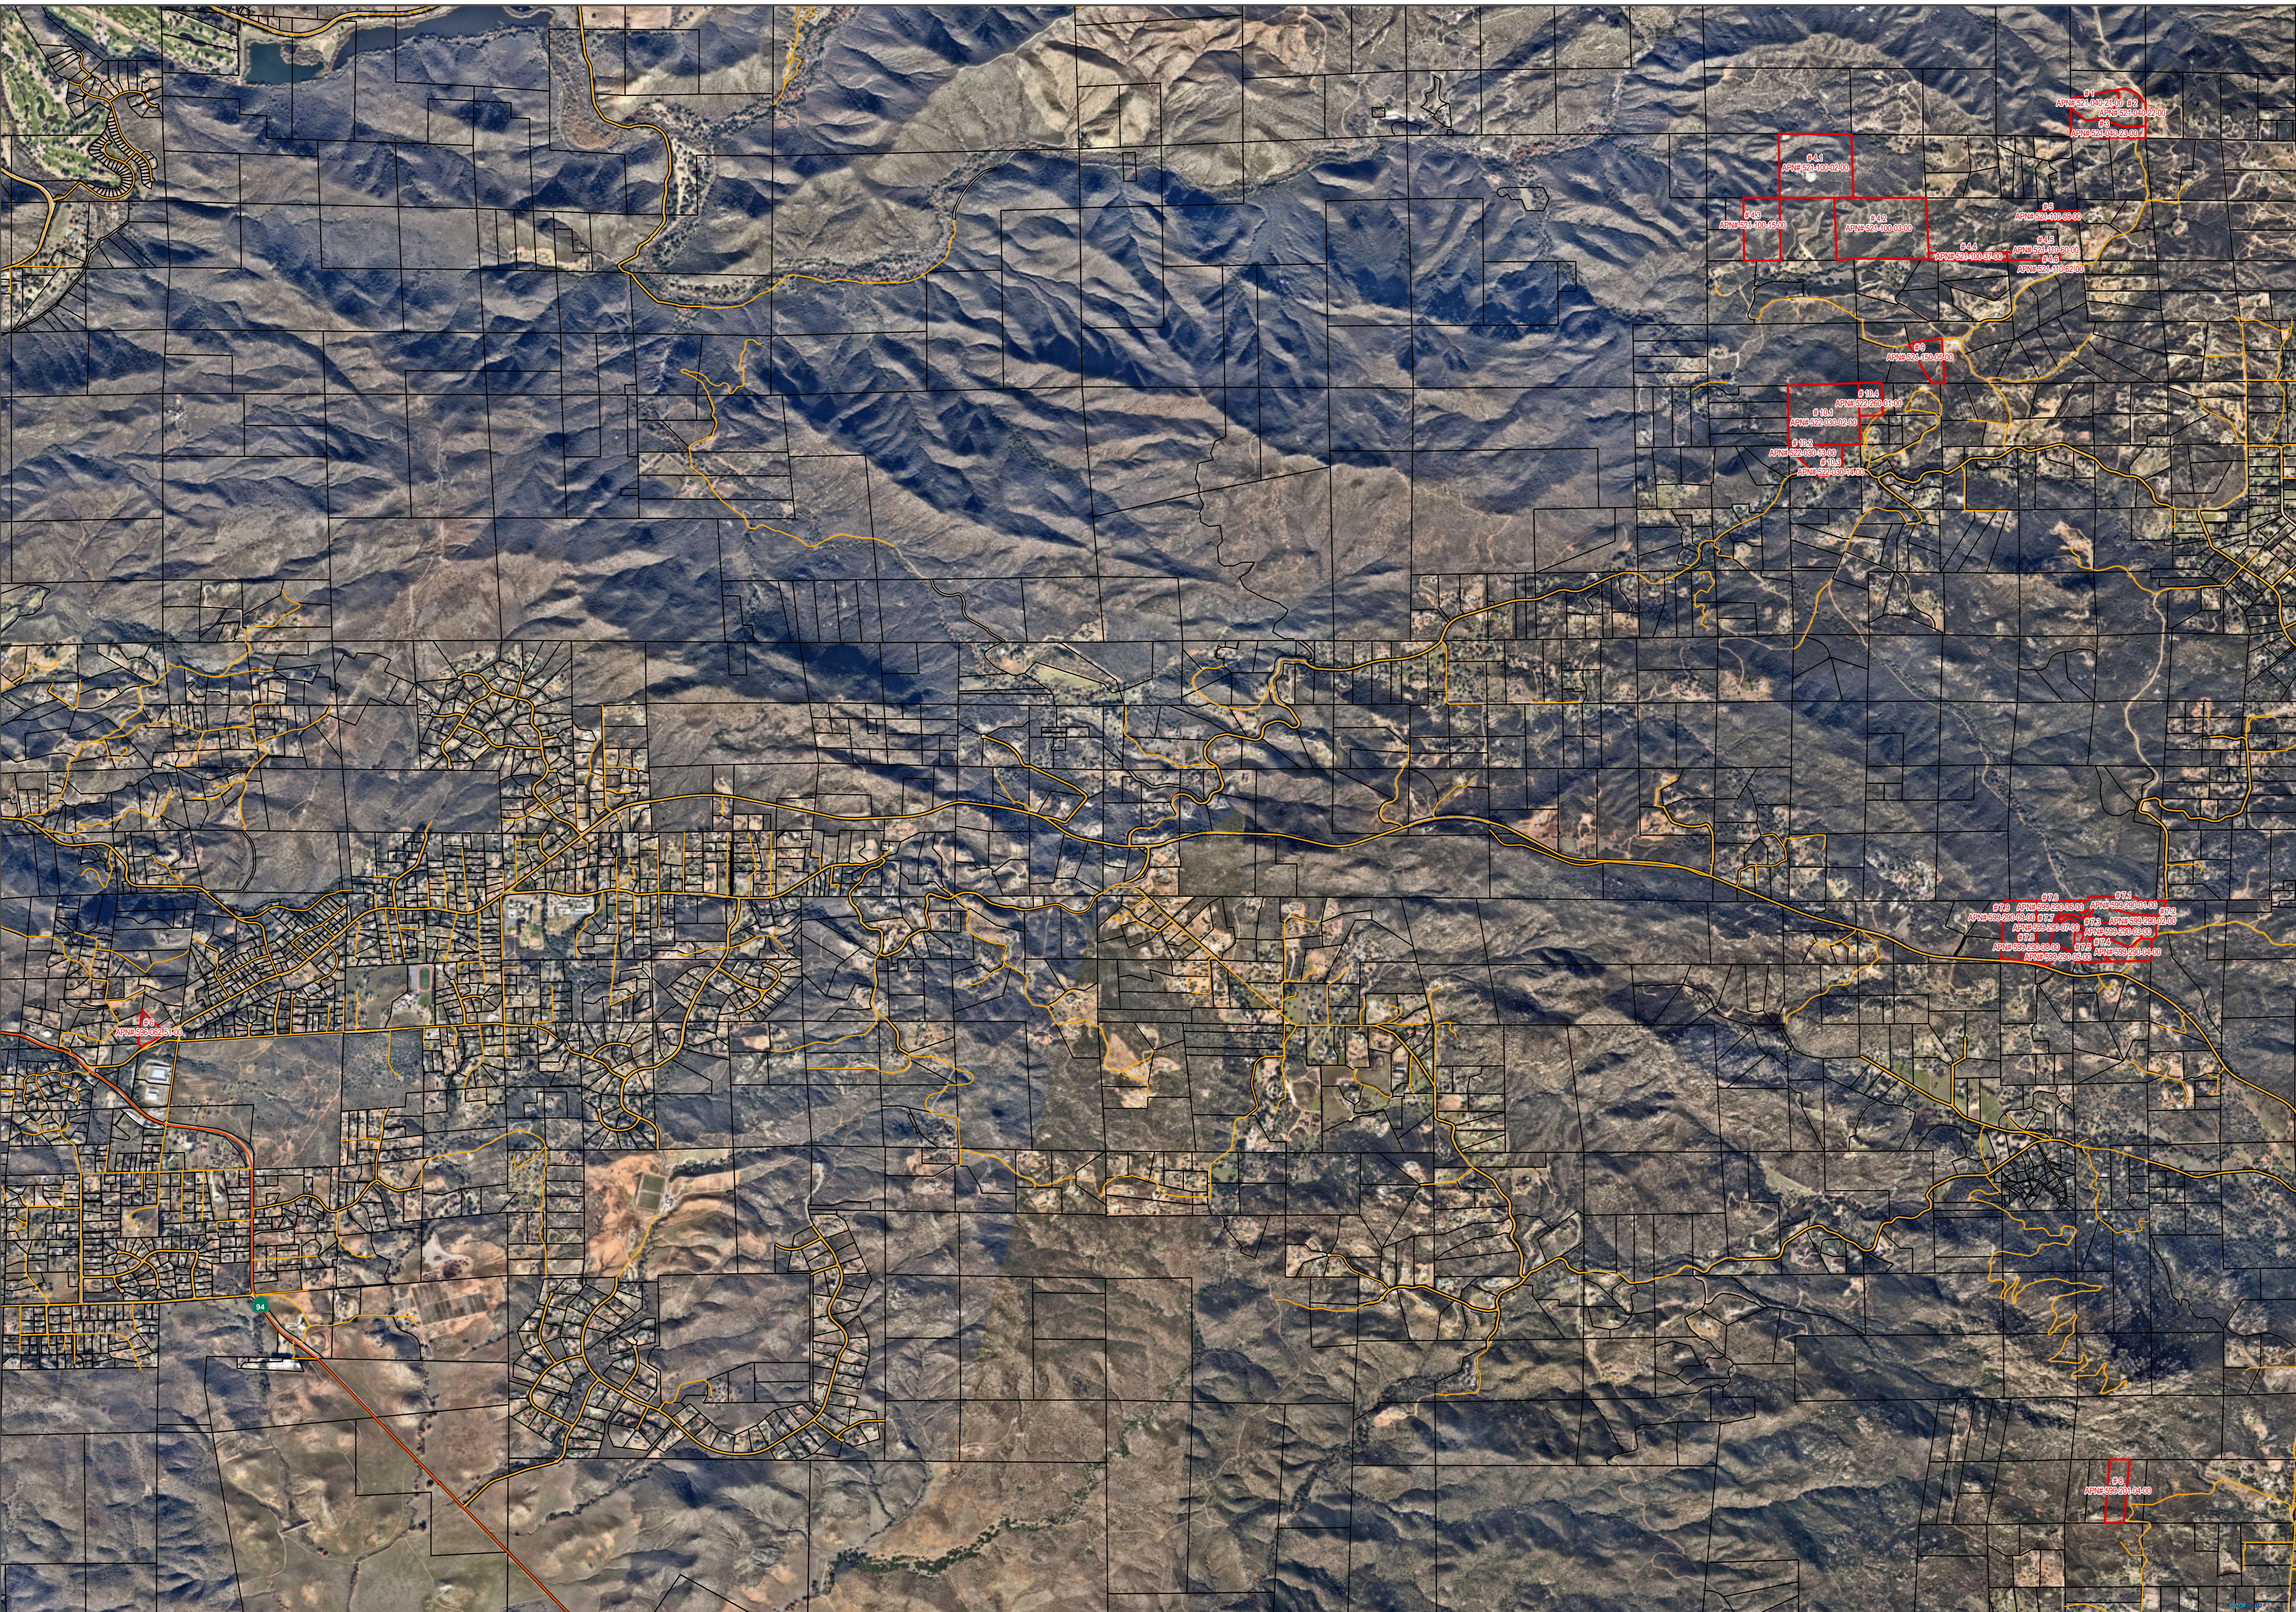

Jamul Parcels

Legend

- Jamul
- Parcels

SanGIS
"Be More. See Differently."
San Diego Geographic Information Source
200 Overland Ave., Suite 330
San Diego, CA 92113
(619) 514-7000
www.sanGIS.org

Plot Date: 3/1/2022