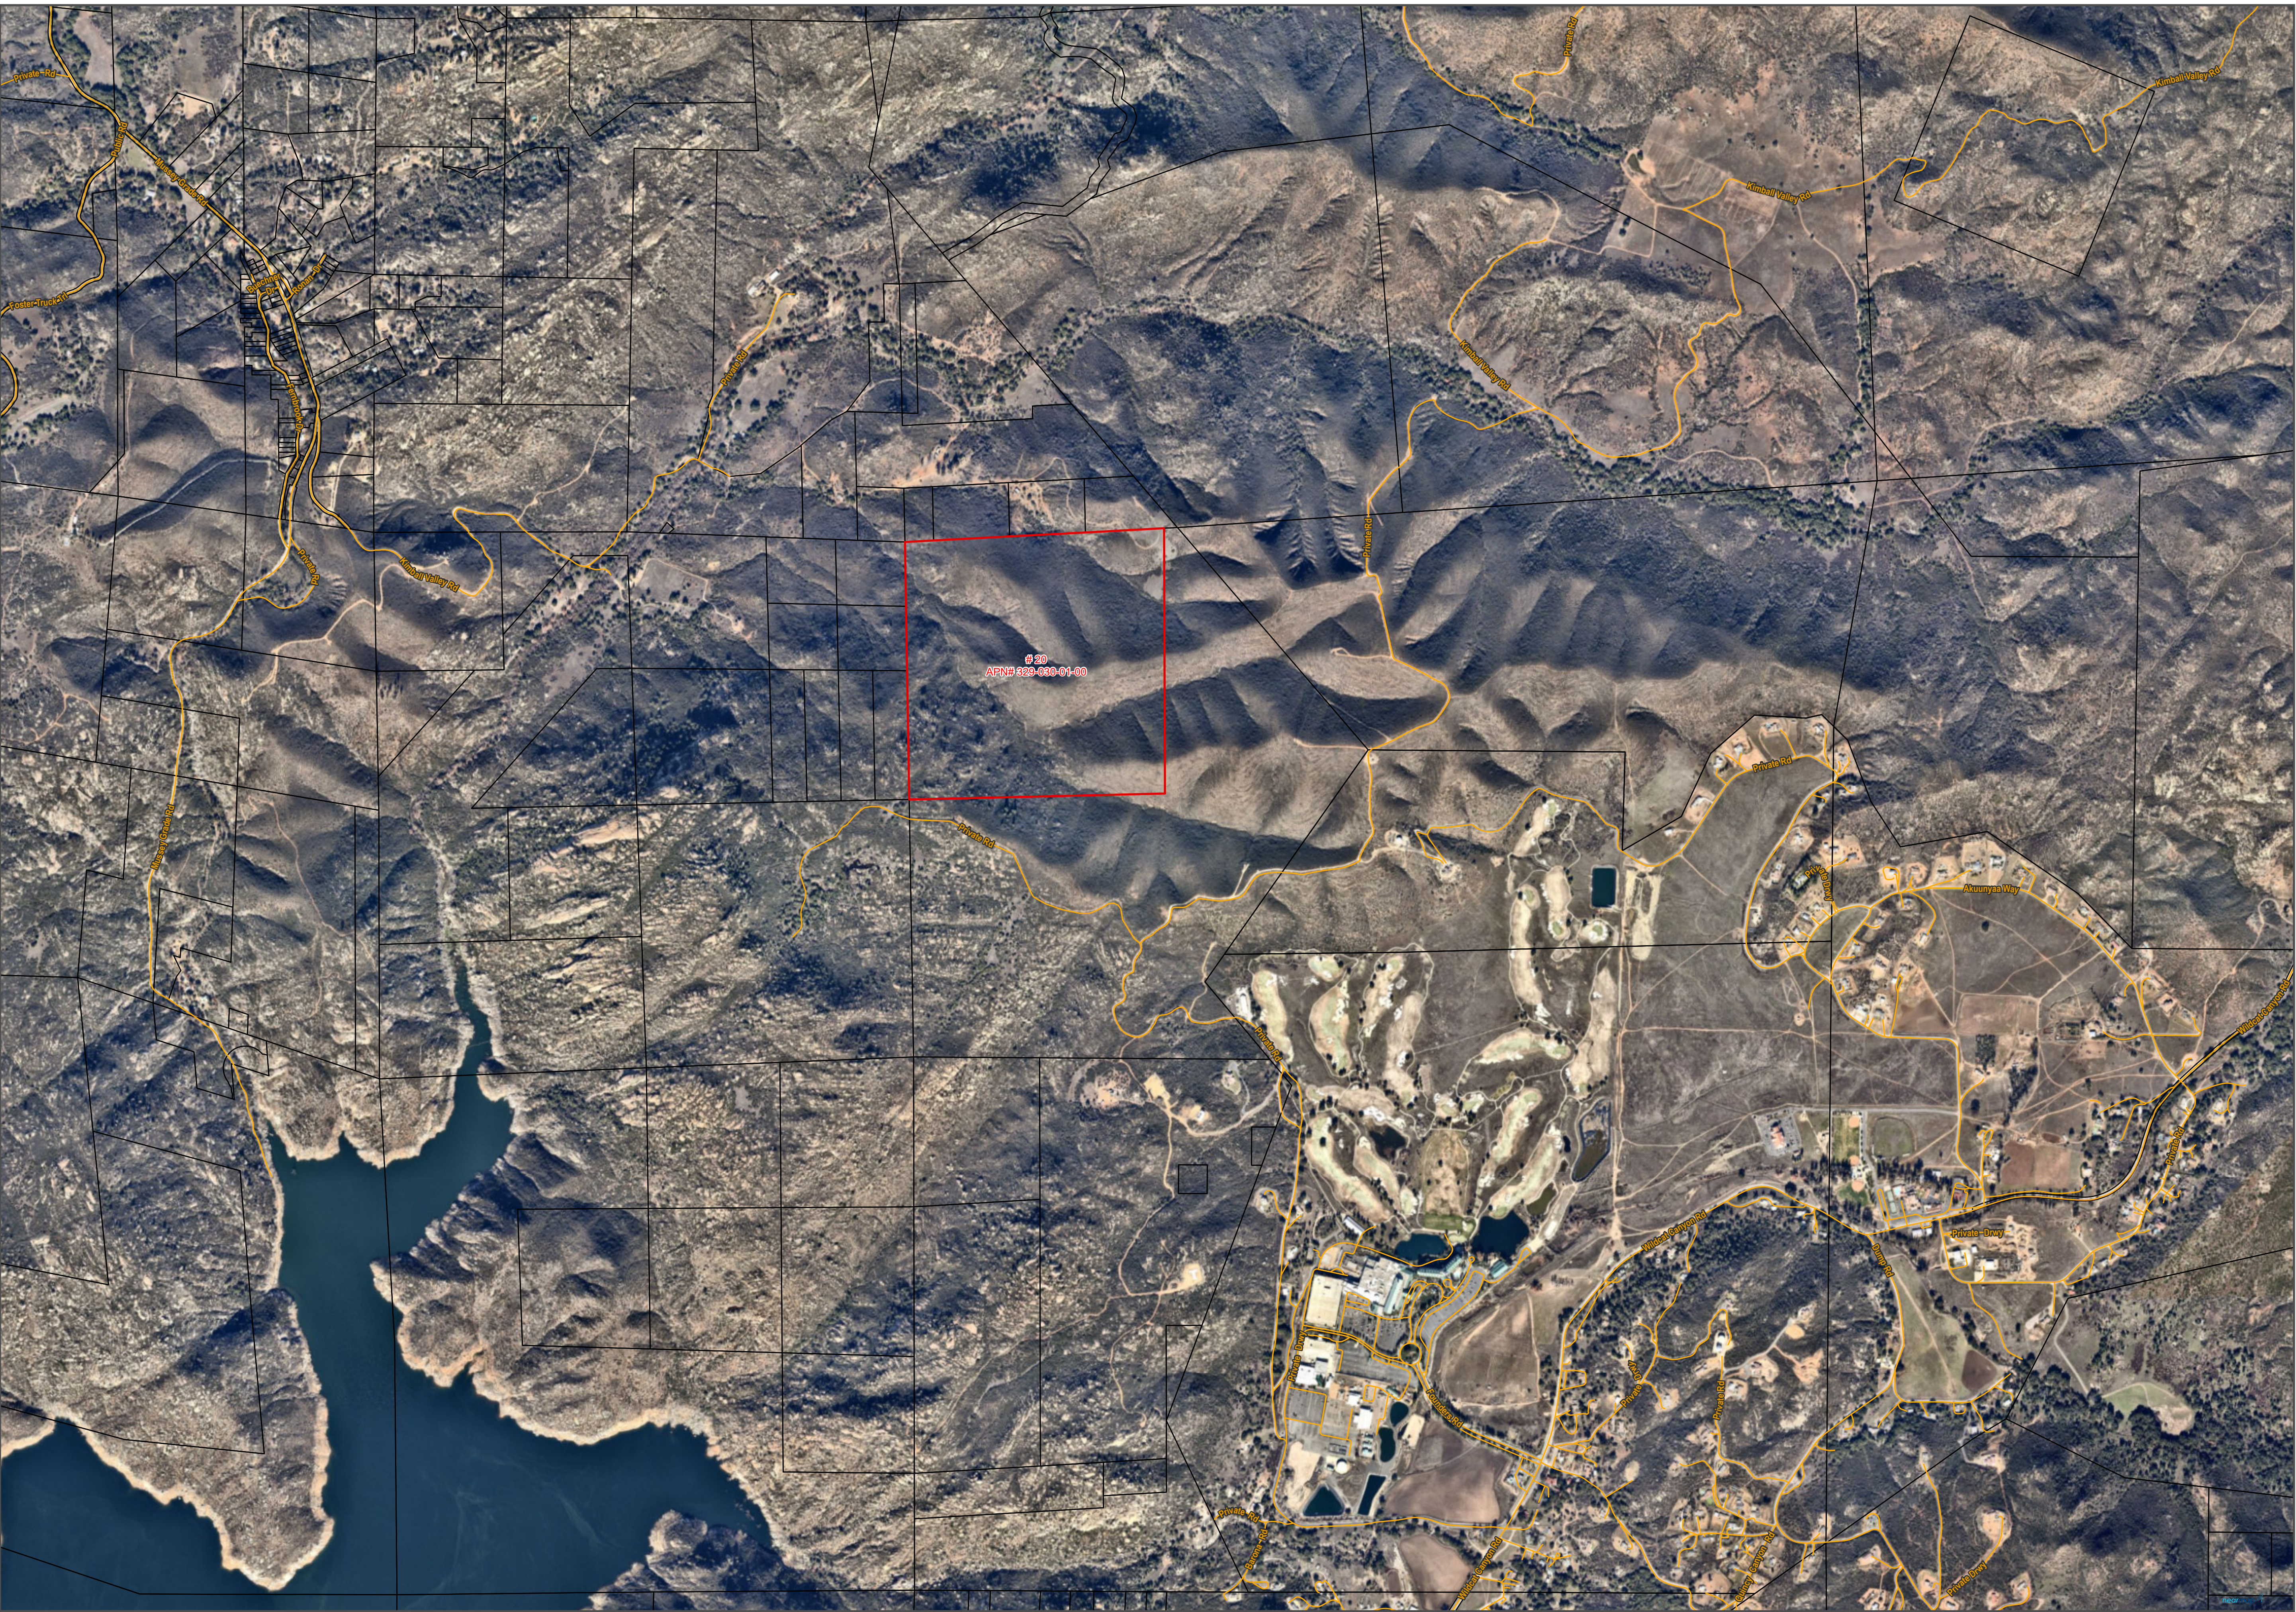

Barona Parcel

1. **Legend**
2. Freeway/Expressway; Highway/State Route
   - On/Off Ramp
   - Roads
   - Parcels
   - Barona

SanGIS
San Diego Geographic Information Source
3200 Overland Ave., Suite 330
San Diego, CA 92133
(619) 594-7000
www.sanGIS.org

Plot Date: 3/1/2022