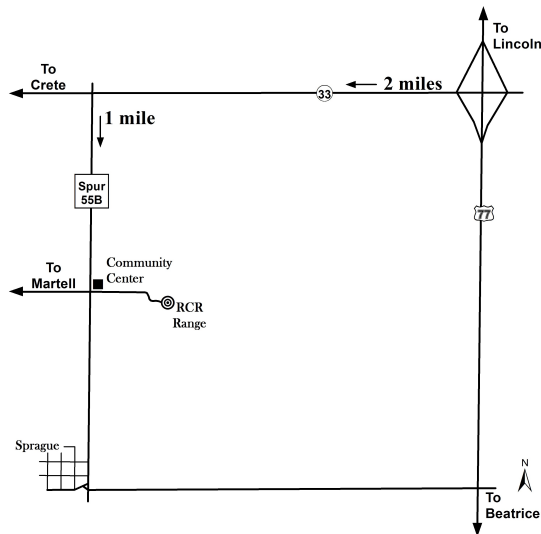

Muzzleloading Shotgun Fall Sporting Clays September 9, 2023

**Rock Creek Renegades Range
17498 SW 14th - Lincoln NE**

**Register by 9:00 am
Shooting Starts at 9:30
Lunch at 1:30 pm**

www.RockCreekRenegades.com
PLEASE check-
updates, changes and
cancellations will be posted
on our website

\$15.00 Registration Fee -- Cash Prizes

**Never tried sporting clays?
Come on out!**

**Watch and Learn!
Help score and set throwers!**

**40 Targets from 5 Stations - Load from Bag
Targets consist of singles, following pairs and doubles
Traditional side-by-side double-barrel Shotgun Required**