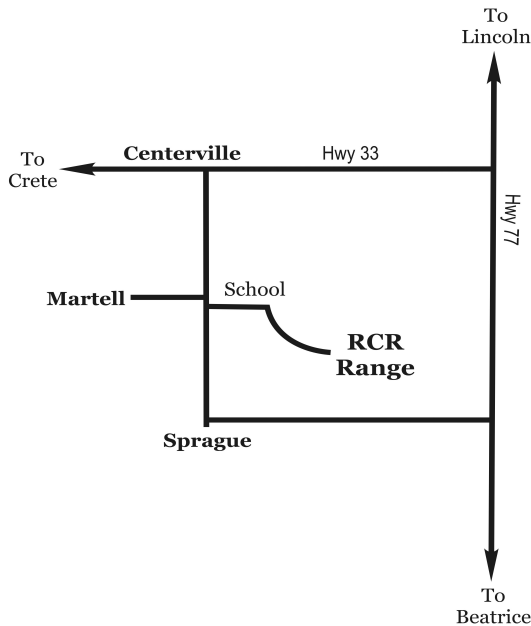

Muzzleloading Shotgun Fall Sporting Clays September 11, 2022

Rock Creek Renegades Range

**Register by 9:00 am
Shooting Starts at 9:30
Lunch at 1:30 pm**

www.RockCreekRenegades.com

**\$15.00 Registration Fee
Cash Prizes**

**Never tried sporting clays?
Come on out!**

Watch and Learn!

Help score and set throwers!

**40 Targets from 5 Stations - Load from Bag
Targets consist of singles, following pairs and doubles
Traditional side-by-side double-barrel Shotgun Required**