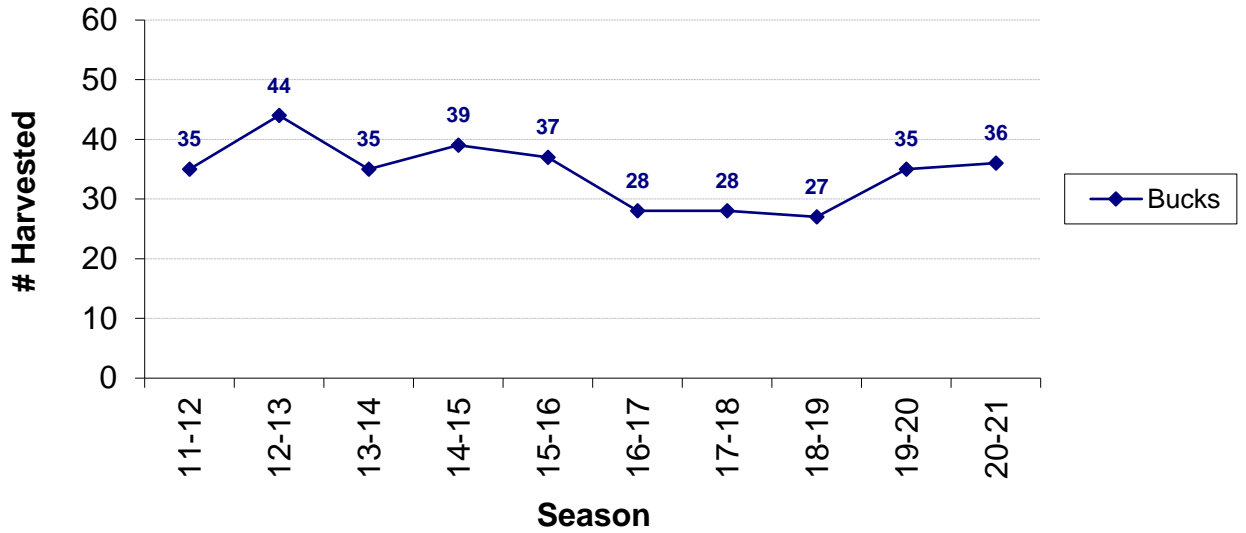

Total Bucks Harvested by Season

Total Bucks Harvested by Season - 6 Year Trend

Total Does Harvested by Season

Total Does Harvested by Season - 6 Year Trend

Average Live Weights by Season

Average Live Weights by Season

Overall Lactation Rate - 2.5 Yrs & Older

Lactation Rate by Age

% Bucks Harvested by Age Group

Total Bucks Harvested Below Minimum Spread (12 inches)

Bucks Harvested by Date Range (7 Calendar Day Periods)

Date Range	2005-06	2006-07	2007-08	2008-09	2009-10	2010-11	2011-12	2012-13	2013-14	2014-15	2015-16	2016-17	2017-18	2018-19	2019-20	2020-21	Grand Total
10/1 - 10/7																	
10/8 - 10/14		1															1
10/15 - 10/21					1	1										1	3
10/22 - 10/28									1								1
10/29 - 11/4																	
11/5 - 11/11			1			1		2					2	1	1		8
11/12 - 11/18	1	3	1	7	2	1	2	2	2	4	3	2	3	3	6	6	48
11/19 - 11/25	2	2		3	1	1	1	2	2		1	2	4	8		1	30
11/26 - 12/2		1	1	1	5	2		2	2	1			1	1	4	1	22
12/3 - 12/9	1						1	1				1	2	1	1	1	9
12/10 - 12/16		1		2	1	1	2	3	1	2			2				15
12/17 - 12/23		2	1	1	3	1	1	1	1		2	1				1	15
12/24 - 12/30	1	2	1	4	3	1	2	3	1	3	4		1		1	1	28
12/31 - 1/6	1	3	6	4	1	2	2	2	3	1	3	1	1	2	3	2	37
1/7 - 1/13	7	14	6	3	6	2	8	2	3	5	1	4	5	4	1	4	75
1/14 - 1/20	8	4	12	3	6	11	8	12	7	5	5	2	1	2	7	7	100
1/21 - 1/27	9	13	5	4	9	9	5	11	7	9	9	3	1	3	7	2	106
1/28 - 2/3		7	1	3	4	6	3	1	5	3	5	7	3	2	2	5	57
2/4 - 2/10										6	4	5	2		2	4	23
Grand Total	30	53	35	35	42	39	35	44	35	39	37	28	28	27	35	36	542