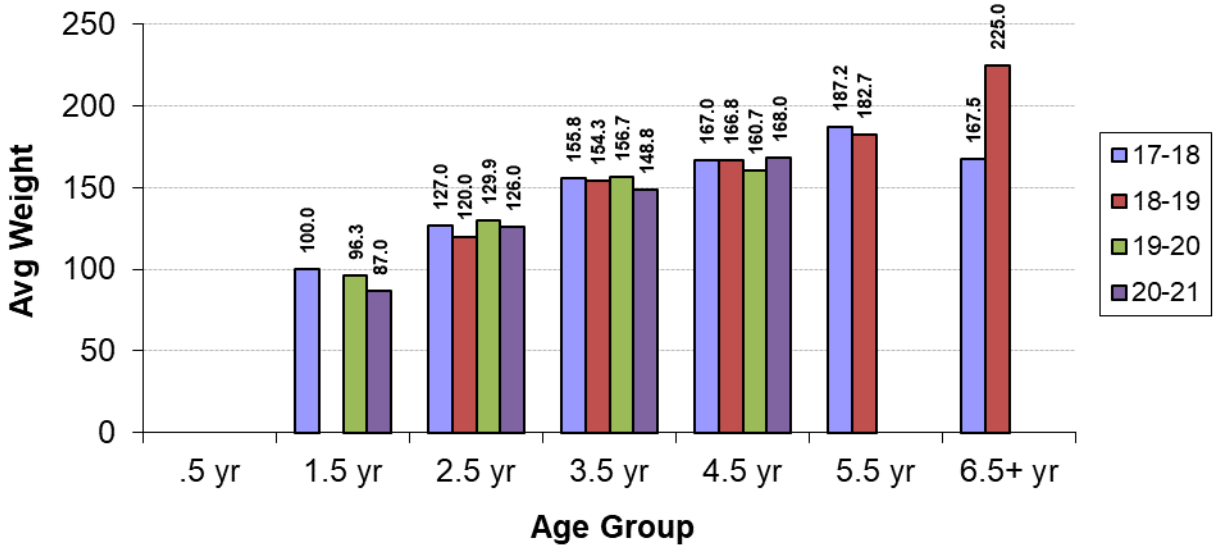

Average Live Weight - Bucks