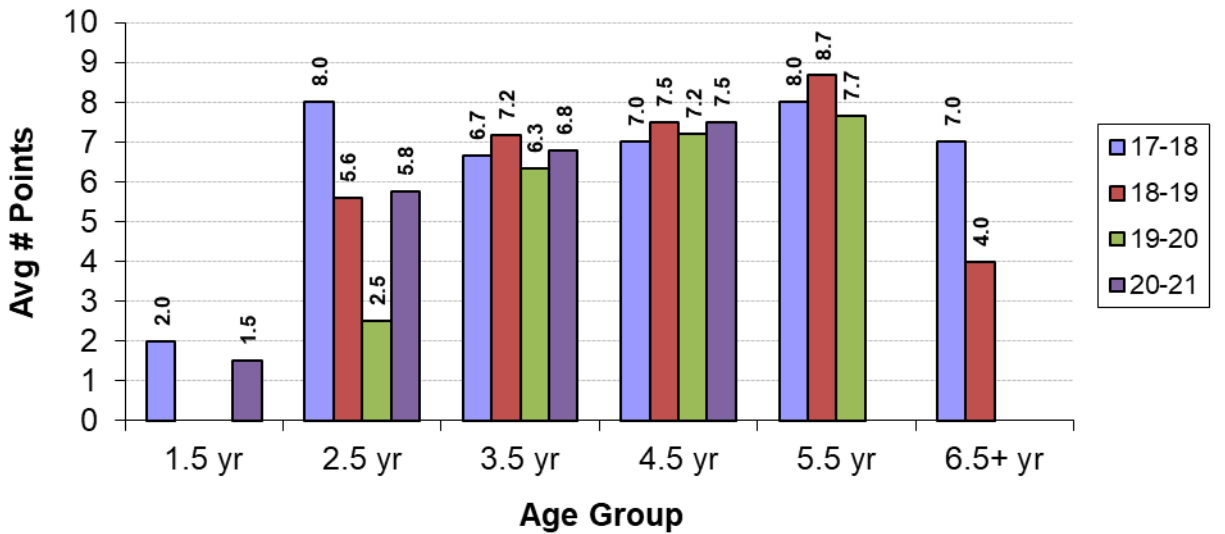

Buck Harvest by Age / Yr

Average Live Weight - Bucks

Average Inside Spreads

Average Points by Age

Doe Harvest by Age / Yr

Average Live Weight - Does

Camp Creek Hunting Club – 2020 / 21 Deer Harvest Records

#	Harvest Date	Sex	Milk Present?	Weight	ANTLER MEASUREMENTS						(To be completed by Game Mgmt Committee)	Hunter Name
					# Points	Circumference (Inches)		Length (Inches)		Spread	Age	
						Right - C	Left - C	Right - L	Left - L			
1	10/16/20	M		120	8	3.5	2.8	18.0	17.3	14.0	2.5	Kyle Hobbs
2	11/13/20	M		110	7	1.8	1.8	12.5	13.5	10.0	1.5	Hunter Wood
3	11/14/20	F	N	100							2.5	Graydon Renfro
4	11/14/20	F	N	103							2.5	Peyton Plyler
5	11/14/20	M		128	2	3.4	2.5	9.9	11.1	4.0	2.5	Nolan Arthur
6	11/14/20	M		125	6	2.3	3.3	12.0	13.0	12.5	2.5	Luke Dolby
7	11/14/20	M		101	2	2.5	2.3	9.0	10.3	9.6	1.5	Brolen Hornsby
8	11/14/20	M		128	3	2.5	2.3	7.5	9.5	8.0	2.5	Will Hall
9	11/15/20	M		90	0	0.0	0.0	0.0	0.0	0.0	1.5	Janson Palmer
10	11/16/20	F	N	95							2.5	Doug Isaacson
11	11/20/20	F	Y	90							2.5	Doug Isaacson
12	11/21/20	F	Y	98							2.5	Doug Isaacson
13	11/21/20	F	Y	92							2.5	Kyle Hobbs
14	11/21/20	F	Y	117							3.5	Rostik Smith
15	11/24/20	M		168	8	4.3	4.8	19.3	19.5	15.3	4.5	Noah Smith
16	11/26/20	F	N	90							3.5	David Fisk
17	11/28/20	F	N	95							3.5	Nick Dolby
18	12/1/20	M		72	0	0.0	0.0	0.0	0.0	0.0	1.5	Doug Isaacson
19	12/1/20	F	N	76							2.5	Luke Dolby
20	12/5/20	F	Y	98							3.5	Kaylen Nelson
21	12/6/20	F	N	103							4.5	Richard Lewis
22	12/6/20	M		80	0	0.0	0.0	0.0	0.0	0.0	1.5	Charles Bart Depury
23	12/18/20	M		69	0	0.0	0.0	0.0	0.0	0.0	1.5	Kyle Hobbs
24	12/25/20	F	N	96							3.5	Shane Hobbs
25	12/26/20	F	N	86							3.5	Shane Hobbs
26	12/26/20	F	N	113							4.5	David Fisk
27	12/27/20	F	N	100							3.5	David Fisk
28	12/27/20	F	N	91							3.5	Bubba Meek
29	12/27/20	F	N	120							4.5	Bubba Meek
30	12/27/20	F	Y	103							4.5	Jim Lewis
31	12/27/20	F	Y	95							3.5	Britton Gilbert
32	12/28/20	F	N	85							3.5	Harold Seamon
33	12/28/20	F	Y	101							4.5	Jacob Lee
34	12/29/20	M		170	8	3.0	3.0	15.5	14.0	12.0	3.5	Tommy Hall
35	1/1/21	M		171	8	4.0	3.5	18.5	18.4	13.3	3.5	Jake Hornsby
36	1/2/21	F	N	70							1.5	Heath Seamon
37	1/2/21	M		113	6	4.0	3.5	15.0	16.0	12.5	2.5	Luke Dolby
38	1/9/21	M		175	7	3.0	3.3	15.8	16.5	13.5	3.5	Kris Thompson
39	1/9/21	M		178	6	4.3	4.3	17.5	18.8	13.5	4.5	William Arthur
40	1/9/21	M		106	6	3.0	3.0	13.0	13.3	11.0	2.5	Anna Thompson