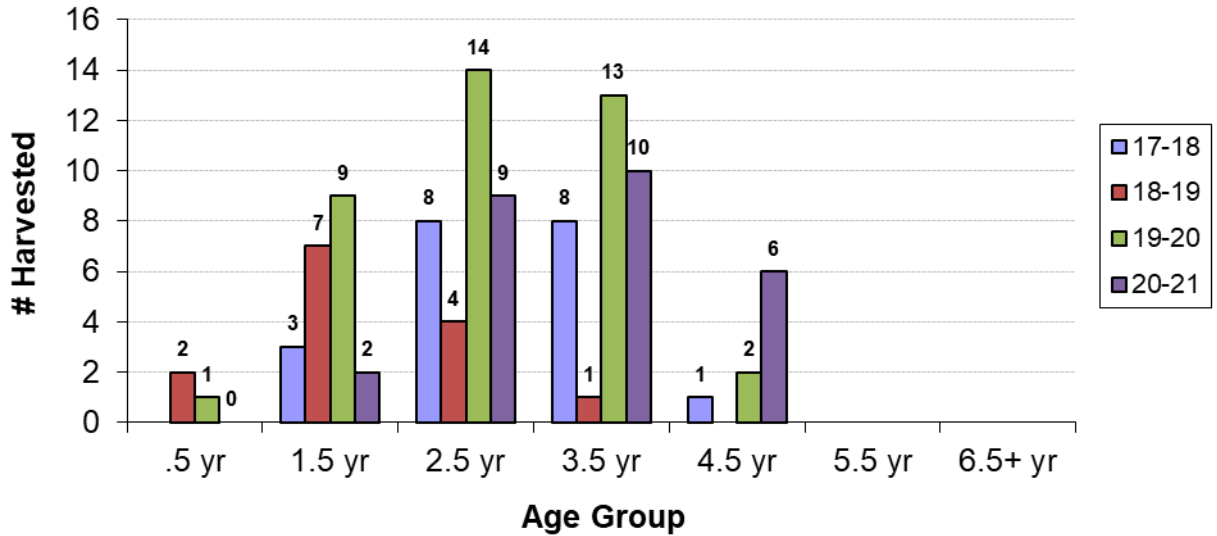

Buck Harvest by Age / Yr

Average Live Weight - Bucks

Average Inside Spreads

Average Points by Age

Doe Harvest by Age / Yr

Average Live Weight - Does

Camp Creek Hunting Club – 2020 / 21 Deer Harvest Records

#	Harvest Date	Sex	Milk Present?	Weight	ANTLER MEASUREMENTS						(To be completed by Game Mgmt Committee)	Hunter Name
					# Points	Circumference (Inches)		Length (Inches)		Spread	Age	
						Right - C	Left - C	Right - L	Left - L			
1	10/16/20	M		120	8	3.5	2.8	18.0	17.3	14.0	2.5	Kyle Hobbs
2	11/13/20	M		110	7	1.8	1.8	12.5	13.5	10.0	1.5	Hunter Wood
3	11/14/20	F	N	100							2.5	Graydon Renfro
4	11/14/20	F	N	103							2.5	Peyton Plyler
5	11/14/20	M		128	2	3.4	2.5	9.9	11.1	4.0	2.5	Nolan Arthur
6	11/14/20	M		125	6	2.3	3.3	12.0	13.0	12.5	2.5	Luke Dolby
7	11/14/20	M		101	2	2.5	2.3	9.0	10.3	9.6	1.5	Brolen Hornsby
8	11/14/20	M		128	3	2.5	2.3	7.5	9.5	8.0	2.5	Will Hall
9	11/15/20	M		90	0	0.0	0.0	0.0	0.0	0.0	1.5	Janson Palmer
10	11/16/20	F	N	95							2.5	Doug Isaacson
11	11/20/20	F	Y	90							2.5	Doug Isaacson
12	11/21/20	F	Y	98							2.5	Doug Isaacson
13	11/21/20	F	Y	92							2.5	Kyle Hobbs
14	11/21/20	F	Y	117							3.5	Rostik Smith
15	11/24/20	M		168	8	4.3	4.8	19.3	19.5	15.3	4.5	Noah Smith
16	11/26/20	F	N	90							3.5	David Fisk
17	11/28/20	F	N	95							3.5	Nick Dolby
18	12/1/20	M		72	0	0.0	0.0	0.0	0.0	0.0	1.5	Doug Isaacson
19	12/1/20	F	N	76							2.5	Luke Dolby
20	12/5/20	F	Y	98							3.5	Kaylen Nelson
21	12/6/20	F	N	103							4.5	Richard Lewis
22	12/6/20	M		80	0	0.0	0.0	0.0	0.0	0.0	1.5	Charles Bart Depury
23	12/18/20	M		69	0	0.0	0.0	0.0	0.0	0.0	1.5	Kyle Hobbs
24	12/25/20	F	N	96							3.5	Shane Hobbs
25	12/26/20	F	N	86							3.5	Shane Hobbs
26	12/26/20	F	N	113							4.5	David Fisk
27	12/27/20	F	N	100							3.5	David Fisk
28	12/27/20	F	N	91							3.5	Bubba Meek
29	12/27/20	F	N	120							4.5	Bubba Meek
30	12/27/20	F	Y	103							4.5	Jim Lewis
31	12/27/20	F	Y	95							3.5	Britton Gilbert
32	12/28/20	F	N	85							3.5	Harold Seamon
33	12/28/20	F	Y	101							4.5	Jacob Lee
34	12/29/20	M		170	8	3.0	3.0	15.5	14.0	12.0	3.5	Tommy Hall
35	1/1/21	M		171	8	4.0	3.5	18.5	18.4	13.3	3.5	Jake Hornsby
36	1/2/21	F	N	70							1.5	Heath Seamon
37	1/2/21	M		113	6	4.0	3.5	15.0	16.0	12.5	2.5	Luke Dolby
38	1/9/21	M		175	7	3.0	3.3	15.8	16.5	13.5	3.5	Kris Thompson
39	1/9/21	M		178	6	4.3	4.3	17.5	18.8	13.5	4.5	William Arthur
40	1/9/21	M		106	6	3.0	3.0	13.0	13.3	11.0	2.5	Anna Thompson