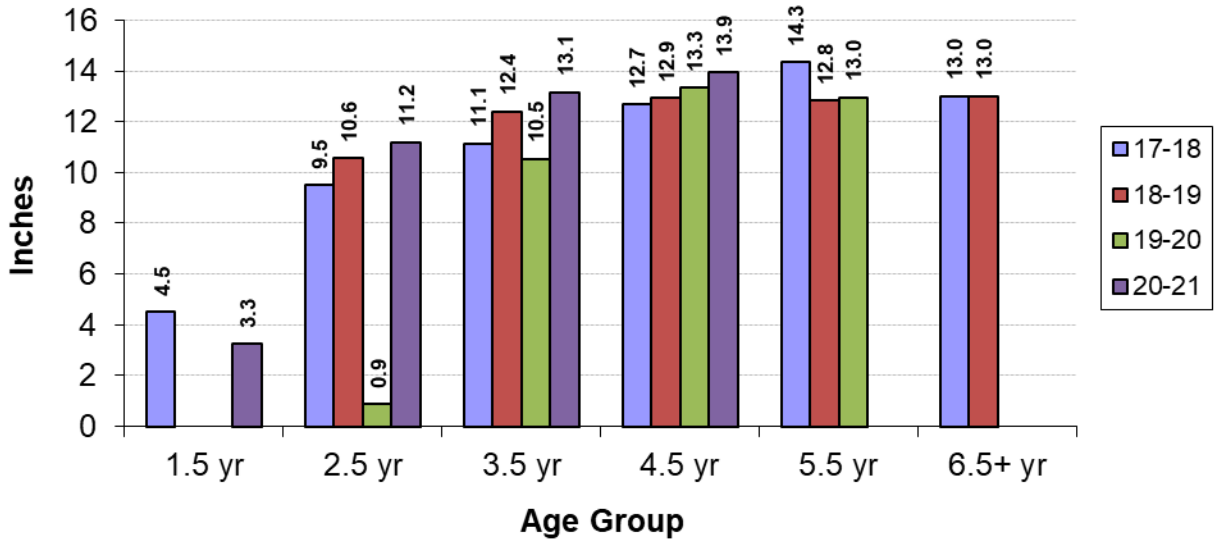

Average Inside Spreads