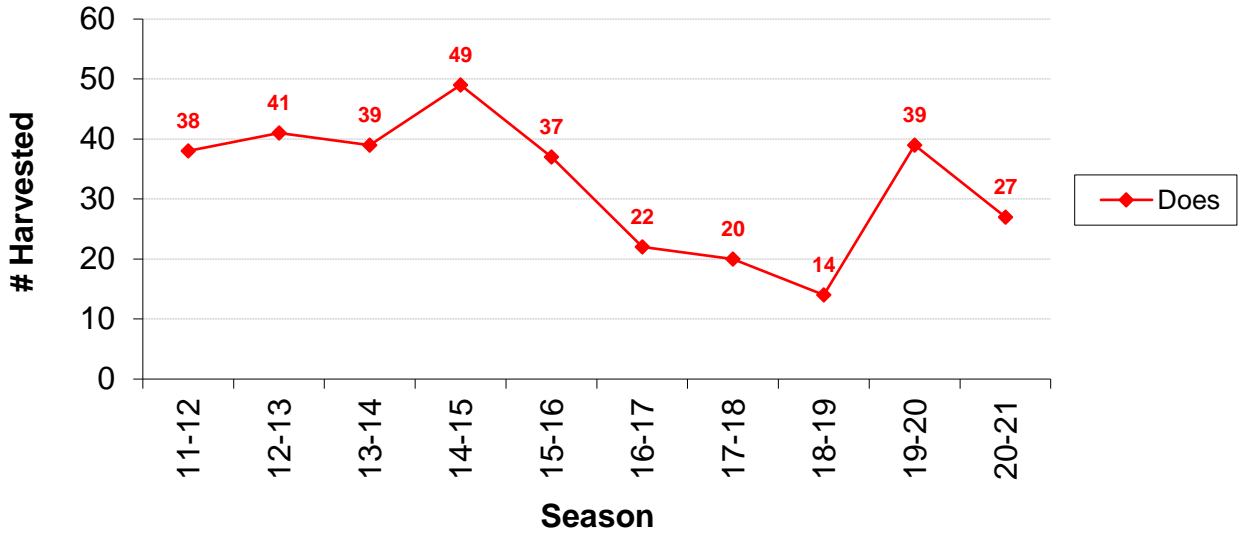

Total Bucks Harvested by Season

Total Bucks Harvested by Season - 6 Year Trend

Total Does Harvested by Season

Total Does Harvested by Season - 6 Year Trend

Average Live Weights by Season

Average Live Weights by Season

Overall Lactation Rate - 2.5 Yrs & Older

Lactation Rate by Age

% Bucks Harvested by Age Group

Total Bucks Harvested Below Minimum Spread (12 inches)

Bucks Harvested by Date Range (7 Calendar Day Periods)

Date Range	2005-06	2006-07	2007-08	2008-09	2009-10	2010-11	2011-12	2012-13	2013-14	2014-15	2015-16	2016-17	2017-18	2018-19	2019-20	2020-21	Grand Total
10/1 - 10/7																	
10/8 - 10/14		1															1
10/15 - 10/21					1	1										1	3
10/22 - 10/28									1								1
10/29 - 11/4																	
11/5 - 11/11			1			1		2					2	1	1		8
11/12 - 11/18	1	3	1	7	2	1	2	2	2	4	3	2	3	3	6	6	48
11/19 - 11/25	2	2		3	1	1	1	2	2		1	2	4	8		1	30
11/26 - 12/2		1	1	1	5	2		2	2	1			1	1	4	1	22
12/3 - 12/9	1						1	1				1	2	1	1	1	9
12/10 - 12/16		1		2	1	1	2	3	1	2			2				15
12/17 - 12/23		2	1	1	3	1	1	1	1		2	1				1	15
12/24 - 12/30	1	2	1	4	3	1	2	3	1	3	4		1		1	1	28
12/31 - 1/6	1	3	6	4	1	2	2	2	3	1	3	1	1	2	3	2	37
1/7 - 1/13	7	14	6	3	6	2	8	2	3	5	1	4	5	4	1	4	75
1/14 - 1/20	8	4	12	3	6	11	8	12	7	5	5	2	1	2	7	7	100
1/21 - 1/27	9	13	5	4	9	9	5	11	7	9	9	3	1	3	7	2	106
1/28 - 2/3		7	1	3	4	6	3	1	5	3	5	7	3	2	2	5	57
2/4 - 2/10										6	4	5	2		2	4	23
Grand Total	30	53	35	35	42	39	35	44	35	39	37	28	28	27	35	36	542