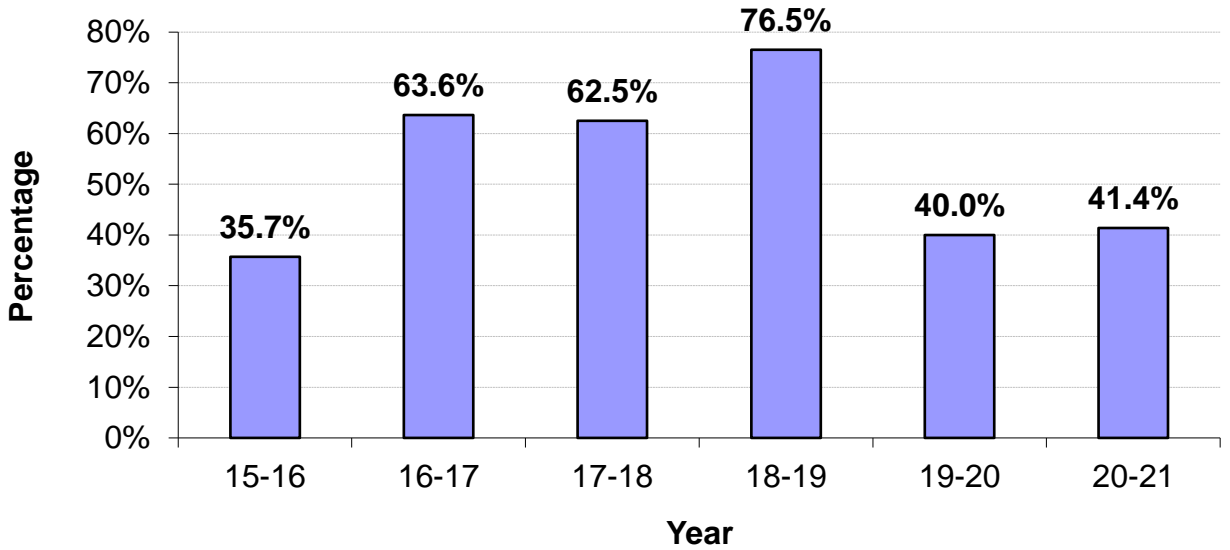

Total Bucks Harvested by Season

Total Bucks Harvested by Season - 6 Year Trend

Total Does Harvested by Season

Total Does Harvested by Season - 6 Year Trend

Average Live Weights by Season

Average Live Weights by Season

Overall Lactation Rate - 2.5 Yrs & Older

Lactation Rate by Age

% Bucks Harvested by Age Group

Total Bucks Harvested Below Minimum Spread (12 inches)

Bucks Harvested by Date Range (7 Calendar Day Periods)

Date Range	2005-06	2006-07	2007-08	2008-09	2009-10	2010-11	2011-12	2012-13	2013-14	2014-15	2015-16	2016-17	2017-18	2018-19	2019-20	2020-21	Grand Total
10/1 - 10/7																	
10/8 - 10/14		1															1
10/15 - 10/21					1	1										1	3
10/22 - 10/28									1								1
10/29 - 11/4																	
11/5 - 11/11			1			1		2					2	1	1		8
11/12 - 11/18	1	3	1	7	2	1	2	2	2	4	3	2	3	3	6	6	48
11/19 - 11/25	2	2		3	1	1	1	2	2		1	2	4	8		1	30
11/26 - 12/2		1	1	1	5	2		2	2	1			1	1	4	1	22
12/3 - 12/9	1						1	1				1	2	1	1	1	9
12/10 - 12/16		1		2	1	1	2	3	1	2			2				15
12/17 - 12/23		2	1	1	3	1	1	1	1		2	1				1	15
12/24 - 12/30	1	2	1	4	3	1	2	3	1	3	4		1		1	1	28
12/31 - 1/6	1	3	6	4	1	2	2	2	3	1	3	1	1	2	3	2	37
1/7 - 1/13	7	14	6	3	6	2	8	2	3	5	1	4	5	4	1	4	75
1/14 - 1/20	8	4	12	3	6	11	8	12	7	5	5	2	1	2	7	7	100
1/21 - 1/27	9	13	5	4	9	9	5	11	7	9	9	3	1	3	7	2	106
1/28 - 2/3		7	1	3	4	6	3	1	5	3	5	7	3	2	2	5	57
2/4 - 2/10										6	4	5	2		2	4	23
Grand Total	30	53	35	35	42	39	35	44	35	39	37	28	28	27	35	36	542