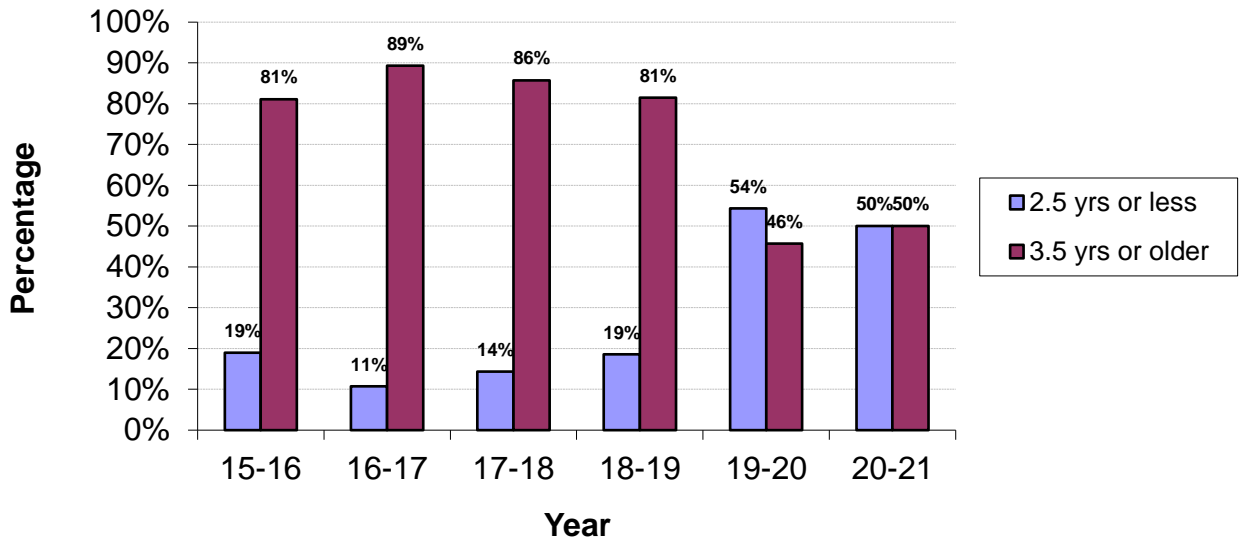

Total Bucks Harvested by Season

Total Bucks Harvested by Season - 6 Year Trend

Total Does Harvested by Season

Total Does Harvested by Season - 6 Year Trend

Average Live Weights by Season

Average Live Weights by Season

Overall Lactation Rate - 2.5 Yrs & Older

Lactation Rate by Age

% Bucks Harvested by Age Group

Total Bucks Harvested Below Minimum Spread (12 inches)

Bucks Harvested by Date Range (7 Calendar Day Periods)

Date Range	2005-06	2006-07	2007-08	2008-09	2009-10	2010-11	2011-12	2012-13	2013-14	2014-15	2015-16	2016-17	2017-18	2018-19	2019-20	2020-21	Grand Total
10/1 - 10/7																	
10/8 - 10/14		1															1
10/15 - 10/21					1	1										1	3
10/22 - 10/28									1								1
10/29 - 11/4																	
11/5 - 11/11			1			1		2					2	1	1		8
11/12 - 11/18	1	3	1	7	2	1	2	2	2	4	3	2	3	3	6	6	48
11/19 - 11/25	2	2		3	1	1	1	2	2		1	2	4	8		1	30
11/26 - 12/2		1	1	1	5	2		2	2	1			1	1	4	1	22
12/3 - 12/9	1						1	1				1	2	1	1	1	9
12/10 - 12/16		1		2	1	1	2	3	1	2			2				15
12/17 - 12/23		2	1	1	3	1	1	1	1		2	1				1	15
12/24 - 12/30	1	2	1	4	3	1	2	3	1	3	4		1		1	1	28
12/31 - 1/6	1	3	6	4	1	2	2	2	3	1	3	1	1	2	3	2	37
1/7 - 1/13	7	14	6	3	6	2	8	2	3	5	1	4	5	4	1	4	75
1/14 - 1/20	8	4	12	3	6	11	8	12	7	5	5	2	1	2	7	7	100
1/21 - 1/27	9	13	5	4	9	9	5	11	7	9	9	3	1	3	7	2	106
1/28 - 2/3		7	1	3	4	6	3	1	5	3	5	7	3	2	2	5	57
2/4 - 2/10										6	4	5	2		2	4	23
Grand Total	30	53	35	35	42	39	35	44	35	39	37	28	28	27	35	36	542