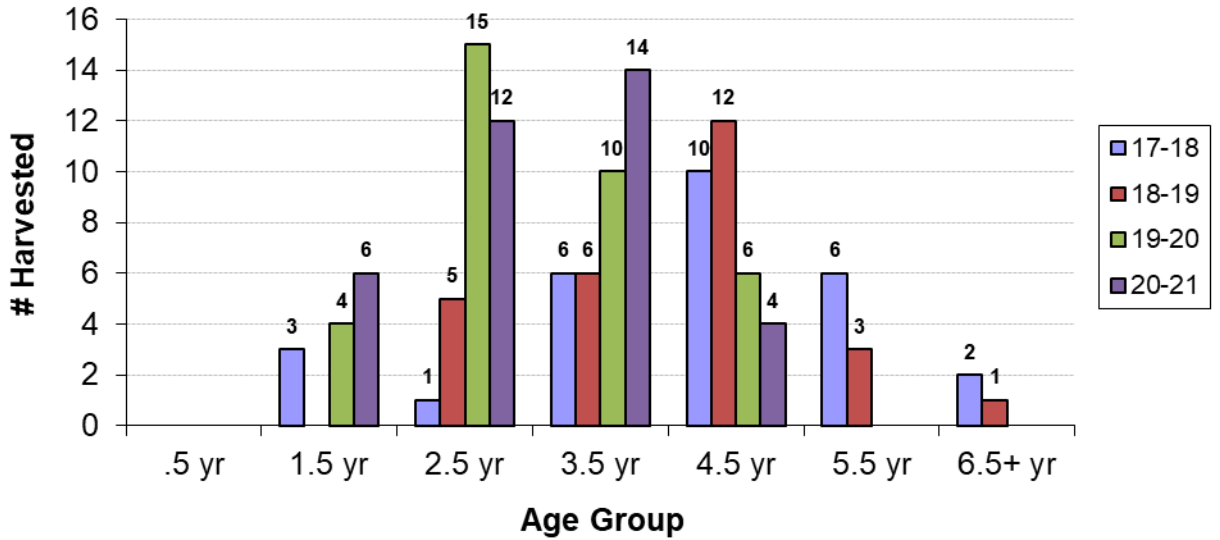

Buck Harvest by Age / Yr