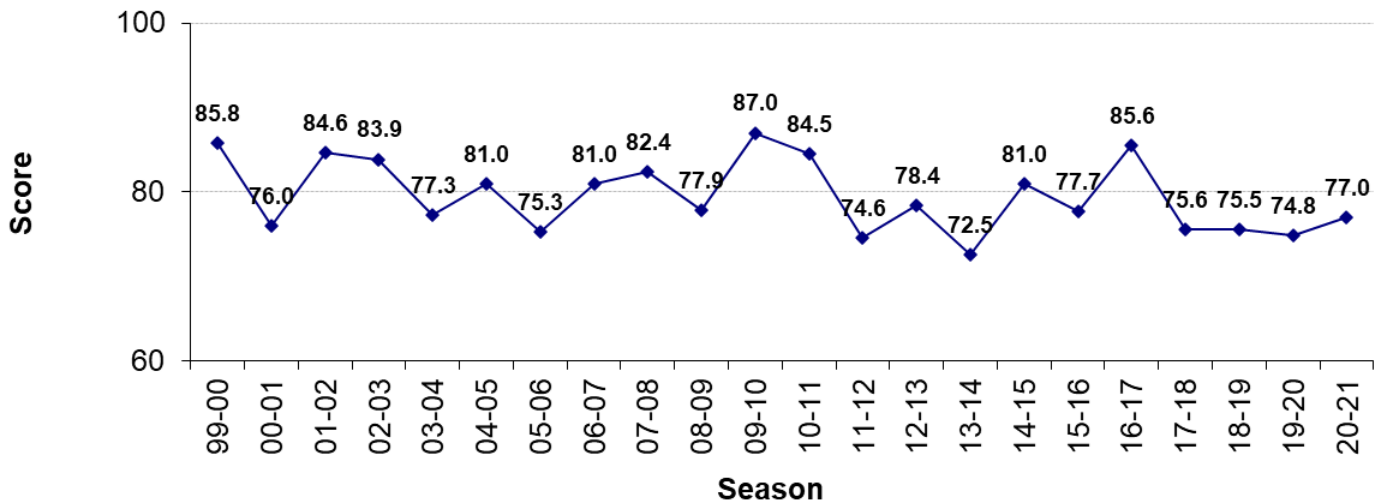

Bucks Harvested by Date Range (7 Calendar Day Periods)

Date Range	2005-06	2006-07	2007-08	2008-09	2009-10	2010-11	2011-12	2012-13	2013-14	2014-15	2015-16	2016-17	2017-18	2018-19	2019-20	2020-21	Grand Total
10/1 - 10/7																	
10/8 - 10/14		1															1
10/15 - 10/21					1	1										1	3
10/22 - 10/28									1								1
10/29 - 11/4																	
11/5 - 11/11			1			1		2					2	1	1		8
11/12 - 11/18	1	3	1	7	2	1	2	2	2	4	3	2	3	3	6	6	48
11/19 - 11/25	2	2		3	1	1	1	2	2		1	2	4	8		1	30
11/26 - 12/2		1	1	1	5	2		2	2	1			1	1	4	1	22
12/3 - 12/9	1						1	1				1	2	1	1	1	9
12/10 - 12/16		1		2	1	1	2	3	1	2			2				15
12/17 - 12/23		2	1	1	3	1	1	1	1		2	1				1	15
12/24 - 12/30	1	2	1	4	3	1	2	3	1	3	4		1		1	1	28
12/31 - 1/6	1	3	6	4	1	2	2	2	3	1	3	1	1	2	3	2	37
1/7 - 1/13	7	14	6	3	6	2	8	2	3	5	1	4	5	4	1	4	75
1/14 - 1/20	8	4	12	3	6	11	8	12	7	5	5	2	1	2	7	7	100
1/21 - 1/27	9	13	5	4	9	9	5	11	7	9	9	3	1	3	7	2	106
1/28 - 2/3		7	1	3	4	6	3	1	5	3	5	7	3	2	2	5	57
2/4 - 2/10										6	4	5	2		2	4	23
Grand Total	30	53	35	35	42	39	35	44	35	39	37	28	28	27	35	36	542

1st highest time period
 2nd highest time period
 3rd highest time period

Highest Big Buck Scores by Season