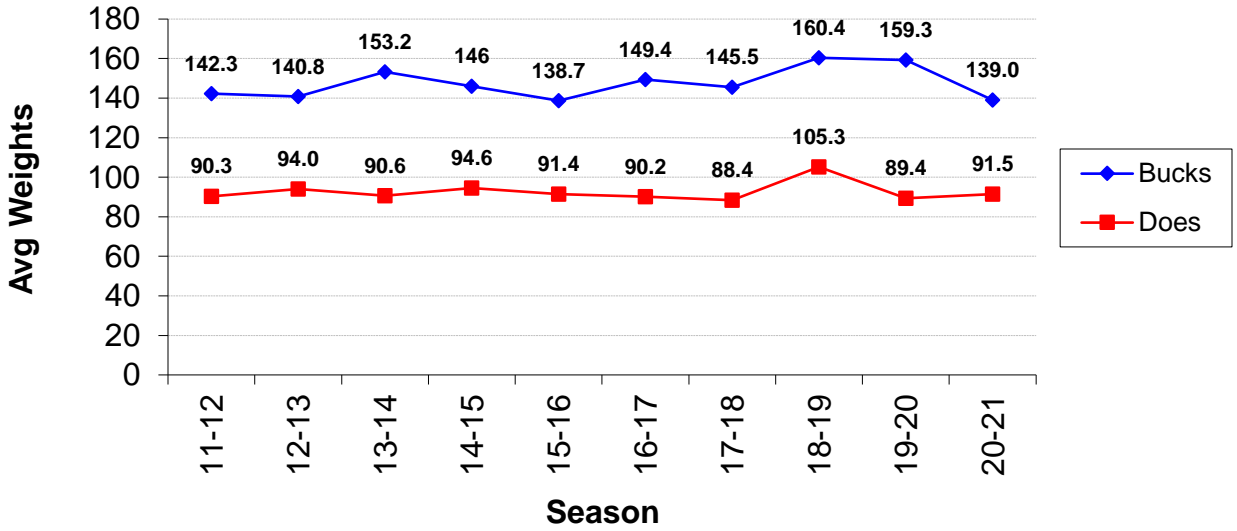

Total Bucks Harvested by Season

Total Bucks Harvested by Season - 6 Year Trend

Total Does Harvested by Season

Total Does Harvested by Season - 6 Year Trend

Average Live Weights by Season

Average Live Weights by Season

Overall Lactation Rate - 2.5 Yrs & Older

Lactation Rate by Age

% Bucks Harvested by Age Group

Total Bucks Harvested Below Minimum Spread (12 inches)

Bucks Harvested by Date Range (7 Calendar Day Periods)

Date Range	2005-06	2006-07	2007-08	2008-09	2009-10	2010-11	2011-12	2012-13	2013-14	2014-15	2015-16	2016-17	2017-18	2018-19	2019-20	2020-21	Grand Total
10/1 - 10/7																	
10/8 - 10/14		1															1
10/15 - 10/21					1	1										1	3
10/22 - 10/28									1								1
10/29 - 11/4																	
11/5 - 11/11			1			1		2					2	1	1		8
11/12 - 11/18	1	3	1	7	2	1	2	2	2	4	3	2	3	3	6	6	48
11/19 - 11/25	2	2		3	1	1	1	2	2		1	2	4	8		1	30
11/26 - 12/2		1	1	1	5	2		2	2	1			1	1	4	1	22
12/3 - 12/9	1						1	1				1	2	1	1	1	9
12/10 - 12/16		1		2	1	1	2	3	1	2			2				15
12/17 - 12/23		2	1	1	3	1	1	1	1		2	1				1	15
12/24 - 12/30	1	2	1	4	3	1	2	3	1	3	4		1		1	1	28
12/31 - 1/6	1	3	6	4	1	2	2	2	3	1	3	1	1	2	3	2	37
1/7 - 1/13	7	14	6	3	6	2	8	2	3	5	1	4	5	4	1	4	75
1/14 - 1/20	8	4	12	3	6	11	8	12	7	5	5	2	1	2	7	7	100
1/21 - 1/27	9	13	5	4	9	9	5	11	7	9	9	3	1	3	7	2	106
1/28 - 2/3		7	1	3	4	6	3	1	5	3	5	7	3	2	2	5	57
2/4 - 2/10										6	4	5	2		2	4	23
Grand Total	30	53	35	35	42	39	35	44	35	39	37	28	28	27	35	36	542