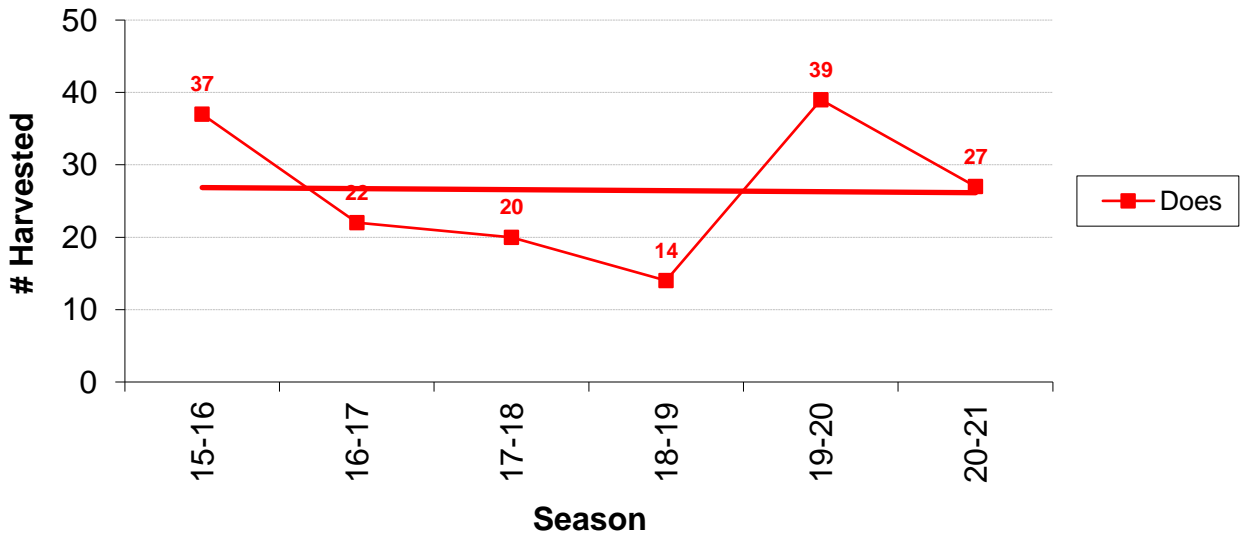

Total Bucks Harvested by Season

Total Bucks Harvested by Season - 6 Year Trend

Total Does Harvested by Season

Total Does Harvested by Season - 6 Year Trend

Average Live Weights by Season

Average Live Weights by Season

Overall Lactation Rate - 2.5 Yrs & Older

Lactation Rate by Age

% Bucks Harvested by Age Group

Total Bucks Harvested Below Minimum Spread (12 inches)

Bucks Harvested by Date Range (7 Calendar Day Periods)

Date Range	2005-06	2006-07	2007-08	2008-09	2009-10	2010-11	2011-12	2012-13	2013-14	2014-15	2015-16	2016-17	2017-18	2018-19	2019-20	2020-21	Grand Total
10/1 - 10/7																	
10/8 - 10/14		1															1
10/15 - 10/21					1	1										1	3
10/22 - 10/28									1								1
10/29 - 11/4																	
11/5 - 11/11			1			1		2					2	1	1		8
11/12 - 11/18	1	3	1	7	2	1	2	2	2	4	3	2	3	3	6	6	48
11/19 - 11/25	2	2		3	1	1	1	2	2		1	2	4	8		1	30
11/26 - 12/2		1	1	1	5	2		2	2	1			1	1	4	1	22
12/3 - 12/9	1						1	1				1	2	1	1	1	9
12/10 - 12/16		1		2	1	1	2	3	1	2			2				15
12/17 - 12/23		2	1	1	3	1	1	1	1		2	1				1	15
12/24 - 12/30	1	2	1	4	3	1	2	3	1	3	4		1		1	1	28
12/31 - 1/6	1	3	6	4	1	2	2	2	3	1	3	1	1	2	3	2	37
1/7 - 1/13	7	14	6	3	6	2	8	2	3	5	1	4	5	4	1	4	75
1/14 - 1/20	8	4	12	3	6	11	8	12	7	5	5	2	1	2	7	7	100
1/21 - 1/27	9	13	5	4	9	9	5	11	7	9	9	3	1	3	7	2	106
1/28 - 2/3		7	1	3	4	6	3	1	5	3	5	7	3	2	2	5	57
2/4 - 2/10										6	4	5	2		2	4	23
Grand Total	30	53	35	35	42	39	35	44	35	39	37	28	28	27	35	36	542