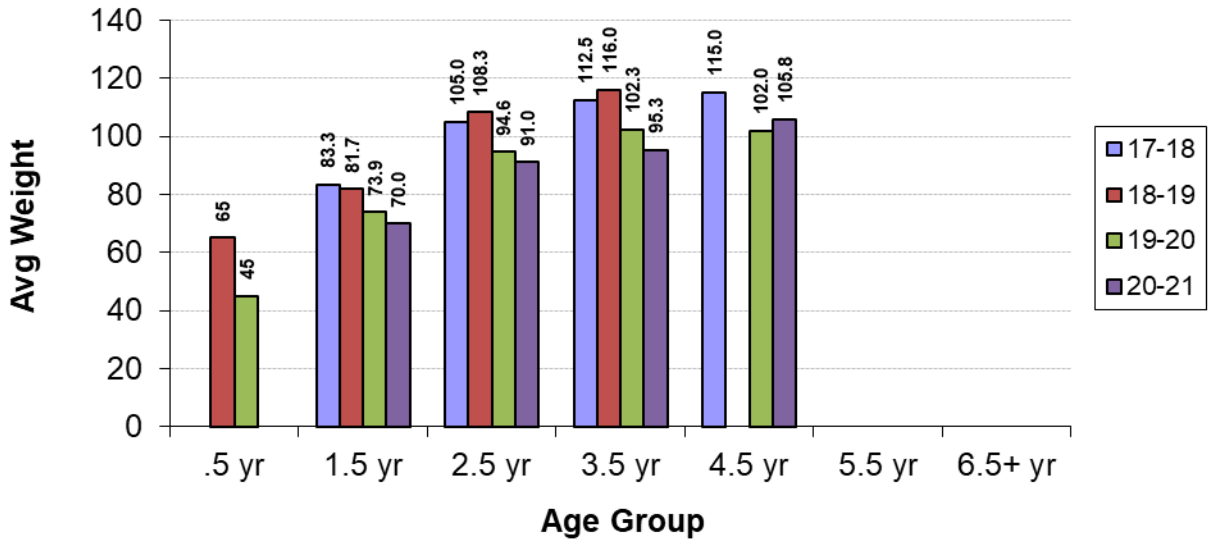

Buck Harvest by Age / Yr

Average Live Weight - Bucks

Average Inside Spreads

Average Points by Age

Doe Harvest by Age / Yr

Average Live Weight - Does

Camp Creek Hunting Club – 2020 / 21 Deer Harvest Records

#	Harvest Date	Sex	Milk Present?	Weight	ANTLER MEASUREMENTS						(To be completed by Game Mgmt Committee)	Hunter Name
					# Points	Circumference (Inches)		Length (Inches)		Spread	Age	
						Right - C	Left - C	Right - L	Left - L			
1	10/16/20	M		120	8	3.5	2.8	18.0	17.3	14.0	2.5	Kyle Hobbs
2	11/13/20	M		110	7	1.8	1.8	12.5	13.5	10.0	1.5	Hunter Wood
3	11/14/20	F	N	100							2.5	Graydon Renfro
4	11/14/20	F	N	103							2.5	Peyton Plyler
5	11/14/20	M		128	2	3.4	2.5	9.9	11.1	4.0	2.5	Nolan Arthur
6	11/14/20	M		125	6	2.3	3.3	12.0	13.0	12.5	2.5	Luke Dolby
7	11/14/20	M		101	2	2.5	2.3	9.0	10.3	9.6	1.5	Brolen Hornsby
8	11/14/20	M		128	3	2.5	2.3	7.5	9.5	8.0	2.5	Will Hall
9	11/15/20	M		90	0	0.0	0.0	0.0	0.0	0.0	1.5	Janson Palmer
10	11/16/20	F	N	95							2.5	Doug Isaacson
11	11/20/20	F	Y	90							2.5	Doug Isaacson
12	11/21/20	F	Y	98							2.5	Doug Isaacson
13	11/21/20	F	Y	92							2.5	Kyle Hobbs
14	11/21/20	F	Y	117							3.5	Rostik Smith
15	11/24/20	M		168	8	4.3	4.8	19.3	19.5	15.3	4.5	Noah Smith
16	11/26/20	F	N	90							3.5	David Fisk
17	11/28/20	F	N	95							3.5	Nick Dolby
18	12/1/20	M		72	0	0.0	0.0	0.0	0.0	0.0	1.5	Doug Isaacson
19	12/1/20	F	N	76							2.5	Luke Dolby
20	12/5/20	F	Y	98							3.5	Kaylen Nelson
21	12/6/20	F	N	103							4.5	Richard Lewis
22	12/6/20	M		80	0	0.0	0.0	0.0	0.0	0.0	1.5	Charles Bart Depury
23	12/18/20	M		69	0	0.0	0.0	0.0	0.0	0.0	1.5	Kyle Hobbs
24	12/25/20	F	N	96							3.5	Shane Hobbs
25	12/26/20	F	N	86							3.5	Shane Hobbs
26	12/26/20	F	N	113							4.5	David Fisk
27	12/27/20	F	N	100							3.5	David Fisk
28	12/27/20	F	N	91							3.5	Bubba Meek
29	12/27/20	F	N	120							4.5	Bubba Meek
30	12/27/20	F	Y	103							4.5	Jim Lewis
31	12/27/20	F	Y	95							3.5	Britton Gilbert
32	12/28/20	F	N	85							3.5	Harold Seamon
33	12/28/20	F	Y	101							4.5	Jacob Lee
34	12/29/20	M		170	8	3.0	3.0	15.5	14.0	12.0	3.5	Tommy Hall
35	1/1/21	M		171	8	4.0	3.5	18.5	18.4	13.3	3.5	Jake Hornsby
36	1/2/21	F	N	70							1.5	Heath Seamon
37	1/2/21	M		113	6	4.0	3.5	15.0	16.0	12.5	2.5	Luke Dolby
38	1/9/21	M		175	7	3.0	3.3	15.8	16.5	13.5	3.5	Kris Thompson
39	1/9/21	M		178	6	4.3	4.3	17.5	18.8	13.5	4.5	William Arthur
40	1/9/21	M		106	6	3.0	3.0	13.0	13.3	11.0	2.5	Anna Thompson