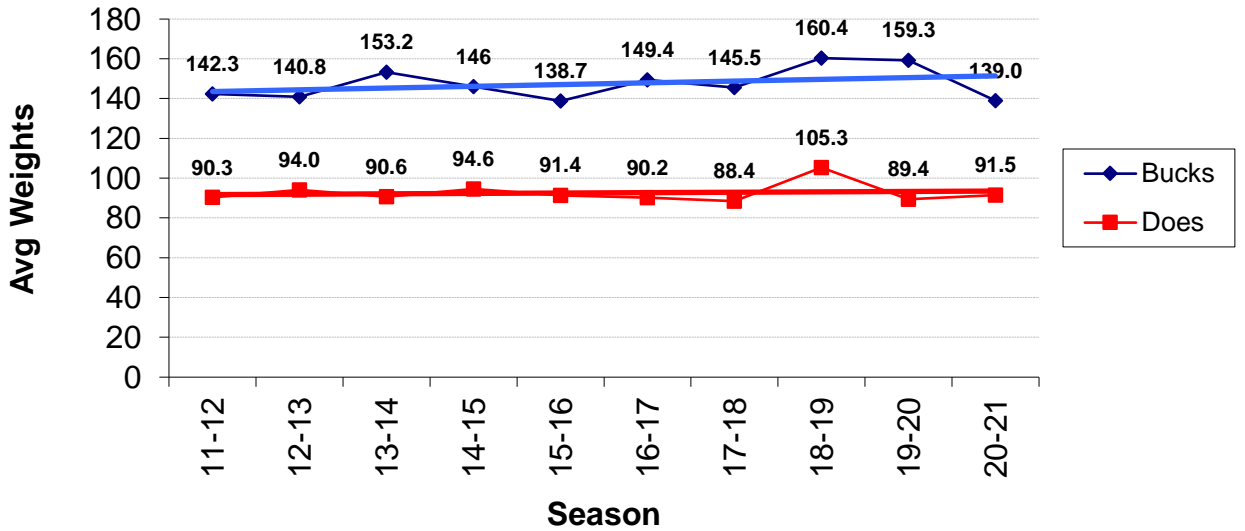

Total Bucks Harvested by Season

Total Bucks Harvested by Season - 6 Year Trend

Total Does Harvested by Season

Total Does Harvested by Season - 6 Year Trend

Average Live Weights by Season

Average Live Weights by Season

Overall Lactation Rate - 2.5 Yrs & Older

Lactation Rate by Age

% Bucks Harvested by Age Group

Total Bucks Harvested Below Minimum Spread (12 inches)

Bucks Harvested by Date Range (7 Calendar Day Periods)

Date Range	2005-06	2006-07	2007-08	2008-09	2009-10	2010-11	2011-12	2012-13	2013-14	2014-15	2015-16	2016-17	2017-18	2018-19	2019-20	2020-21	Grand Total
10/1 - 10/7																	
10/8 - 10/14		1															1
10/15 - 10/21					1	1										1	3
10/22 - 10/28									1								1
10/29 - 11/4																	
11/5 - 11/11			1			1		2					2	1	1		8
11/12 - 11/18	1	3	1	7	2	1	2	2	2	4	3	2	3	3	6	6	48
11/19 - 11/25	2	2		3	1	1	1	2	2		1	2	4	8		1	30
11/26 - 12/2		1	1	1	5	2		2	2	1			1	1	4	1	22
12/3 - 12/9	1						1	1				1	2	1	1	1	9
12/10 - 12/16		1		2	1	1	2	3	1	2			2				15
12/17 - 12/23		2	1	1	3	1	1	1	1		2	1				1	15
12/24 - 12/30	1	2	1	4	3	1	2	3	1	3	4		1		1	1	28
12/31 - 1/6	1	3	6	4	1	2	2	2	3	1	3	1	1	2	3	2	37
1/7 - 1/13	7	14	6	3	6	2	8	2	3	5	1	4	5	4	1	4	75
1/14 - 1/20	8	4	12	3	6	11	8	12	7	5	5	2	1	2	7	7	100
1/21 - 1/27	9	13	5	4	9	9	5	11	7	9	9	3	1	3	7	2	106
1/28 - 2/3		7	1	3	4	6	3	1	5	3	5	7	3	2	2	5	57
2/4 - 2/10										6	4	5	2		2	4	23
Grand Total	30	53	35	35	42	39	35	44	35	39	37	28	28	27	35	36	542