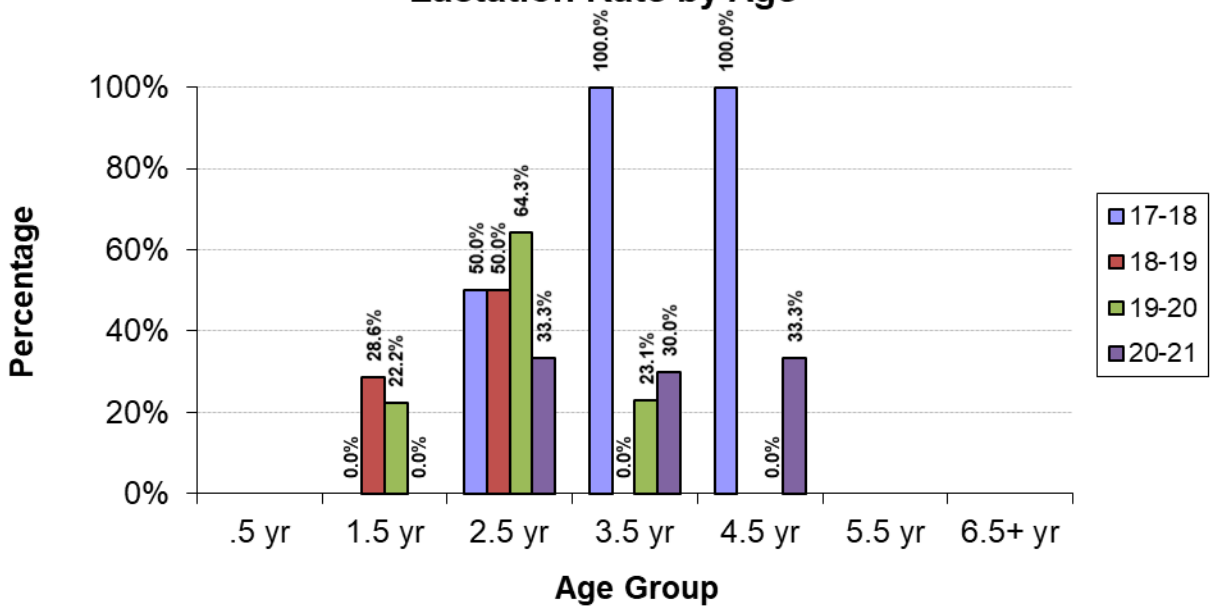

Total Bucks Harvested by Season

Total Bucks Harvested by Season - 6 Year Trend

Total Does Harvested by Season

Total Does Harvested by Season - 6 Year Trend

Average Live Weights by Season

Average Live Weights by Season

Overall Lactation Rate - 2.5 Yrs & Older

Lactation Rate by Age

% Bucks Harvested by Age Group

Total Bucks Harvested Below Minimum Spread (12 inches)

Bucks Harvested by Date Range (7 Calendar Day Periods)

Date Range	2005-06	2006-07	2007-08	2008-09	2009-10	2010-11	2011-12	2012-13	2013-14	2014-15	2015-16	2016-17	2017-18	2018-19	2019-20	2020-21	Grand Total
10/1 - 10/7																	
10/8 - 10/14		1															1
10/15 - 10/21					1	1										1	3
10/22 - 10/28									1								1
10/29 - 11/4																	
11/5 - 11/11			1			1		2					2	1	1		8
11/12 - 11/18	1	3	1	7	2	1	2	2	2	4	3	2	3	3	6	6	48
11/19 - 11/25	2	2		3	1	1	1	2	2		1	2	4	8		1	30
11/26 - 12/2		1	1	1	5	2		2	2	1			1	1	4	1	22
12/3 - 12/9	1						1	1				1	2	1	1	1	9
12/10 - 12/16		1		2	1	1	2	3	1	2			2				15
12/17 - 12/23		2	1	1	3	1	1	1	1		2	1				1	15
12/24 - 12/30	1	2	1	4	3	1	2	3	1	3	4		1		1	1	28
12/31 - 1/6	1	3	6	4	1	2	2	2	3	1	3	1	1	2	3	2	37
1/7 - 1/13	7	14	6	3	6	2	8	2	3	5	1	4	5	4	1	4	75
1/14 - 1/20	8	4	12	3	6	11	8	12	7	5	5	2	1	2	7	7	100
1/21 - 1/27	9	13	5	4	9	9	5	11	7	9	9	3	1	3	7	2	106
1/28 - 2/3		7	1	3	4	6	3	1	5	3	5	7	3	2	2	5	57
2/4 - 2/10										6	4	5	2		2	4	23
Grand Total	30	53	35	35	42	39	35	44	35	39	37	28	28	27	35	36	542