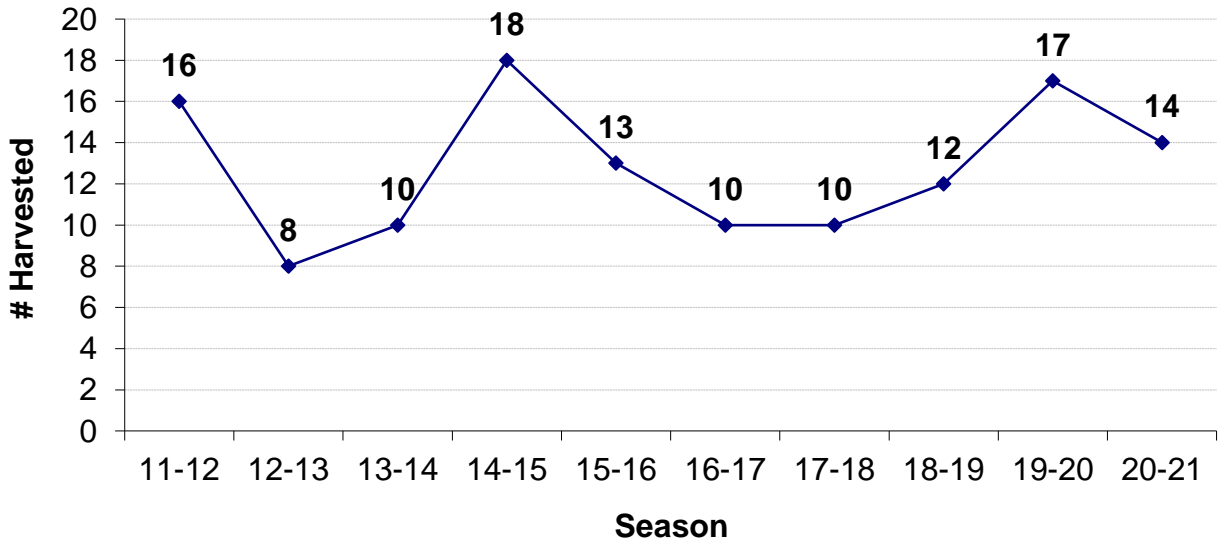

Overall Lactation Rate - 2.5 Yrs & Older

Lactation Rate by Age

% Bucks Harvested by Age Group

Total Bucks Harvested Below Minimum Spread (12 inches)

Bucks Harvested by Date Range (7 Calendar Day Periods)

Date Range	2005-06	2006-07	2007-08	2008-09	2009-10	2010-11	2011-12	2012-13	2013-14	2014-15	2015-16	2016-17	2017-18	2018-19	2019-20	2020-21	Grand Total
10/1 - 10/7																	
10/8 - 10/14		1															1
10/15 - 10/21					1	1										1	3
10/22 - 10/28									1								1
10/29 - 11/4																	
11/5 - 11/11			1			1		2					2	1	1		8
11/12 - 11/18	1	3	1	7	2	1	2	2	2	4	3	2	3	3	6	6	48
11/19 - 11/25	2	2		3	1	1	1	2	2		1	2	4	8		1	30
11/26 - 12/2		1	1	1	5	2		2	2	1			1	1	4	1	22
12/3 - 12/9	1						1	1				1	2	1	1	1	9
12/10 - 12/16		1		2	1	1	2	3	1	2			2				15
12/17 - 12/23		2	1	1	3	1	1	1	1		2	1				1	15
12/24 - 12/30	1	2	1	4	3	1	2	3	1	3	4		1		1	1	28
12/31 - 1/6	1	3	6	4	1	2	2	2	3	1	3	1	1	2	3	2	37
1/7 - 1/13	7	14	6	3	6	2	8	2	3	5	1	4	5	4	1	4	75
1/14 - 1/20	8	4	12	3	6	11	8	12	7	5	5	2	1	2	7	7	100
1/21 - 1/27	9	13	5	4	9	9	5	11	7	9	9	3	1	3	7	2	106
1/28 - 2/3		7	1	3	4	6	3	1	5	3	5	7	3	2	2	5	57
2/4 - 2/10										6	4	5	2		2	4	23
Grand Total	30	53	35	35	42	39	35	44	35	39	37	28	28	27	35	36	542