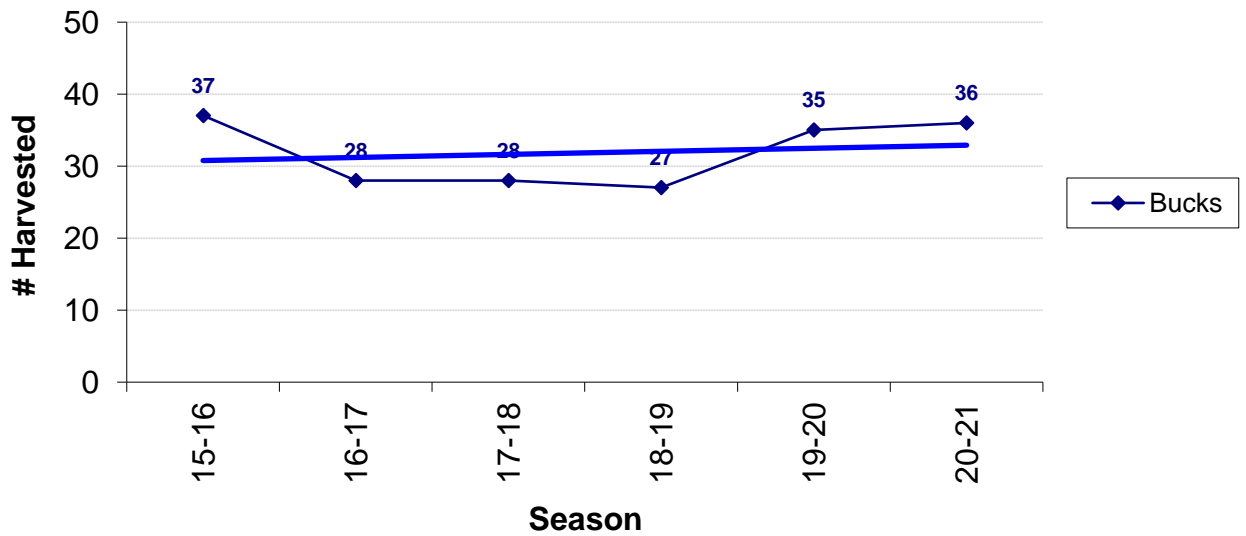

Total Bucks Harvested by Season

Total Bucks Harvested by Season - 6 Year Trend

Total Does Harvested by Season

Total Does Harvested by Season - 6 Year Trend

Average Live Weights by Season

Average Live Weights by Season

Overall Lactation Rate - 2.5 Yrs & Older

Lactation Rate by Age

% Bucks Harvested by Age Group

Total Bucks Harvested Below Minimum Spread (12 inches)

Bucks Harvested by Date Range (7 Calendar Day Periods)

Date Range	2005-06	2006-07	2007-08	2008-09	2009-10	2010-11	2011-12	2012-13	2013-14	2014-15	2015-16	2016-17	2017-18	2018-19	2019-20	2020-21	Grand Total
10/1 - 10/7																	
10/8 - 10/14		1															1
10/15 - 10/21					1	1										1	3
10/22 - 10/28									1								1
10/29 - 11/4																	
11/5 - 11/11			1			1		2					2	1	1		8
11/12 - 11/18	1	3	1	7	2	1	2	2	2	4	3	2	3	3	6	6	48
11/19 - 11/25	2	2		3	1	1	1	2	2		1	2	4	8		1	30
11/26 - 12/2		1	1	1	5	2		2	2	1			1	1	4	1	22
12/3 - 12/9	1						1	1				1	2	1	1	1	9
12/10 - 12/16		1		2	1	1	2	3	1	2			2				15
12/17 - 12/23		2	1	1	3	1	1	1	1		2	1				1	15
12/24 - 12/30	1	2	1	4	3	1	2	3	1	3	4		1		1	1	28
12/31 - 1/6	1	3	6	4	1	2	2	2	3	1	3	1	1	2	3	2	37
1/7 - 1/13	7	14	6	3	6	2	8	2	3	5	1	4	5	4	1	4	75
1/14 - 1/20	8	4	12	3	6	11	8	12	7	5	5	2	1	2	7	7	100
1/21 - 1/27	9	13	5	4	9	9	5	11	7	9	9	3	1	3	7	2	106
1/28 - 2/3		7	1	3	4	6	3	1	5	3	5	7	3	2	2	5	57
2/4 - 2/10										6	4	5	2		2	4	23
Grand Total	30	53	35	35	42	39	35	44	35	39	37	28	28	27	35	36	542