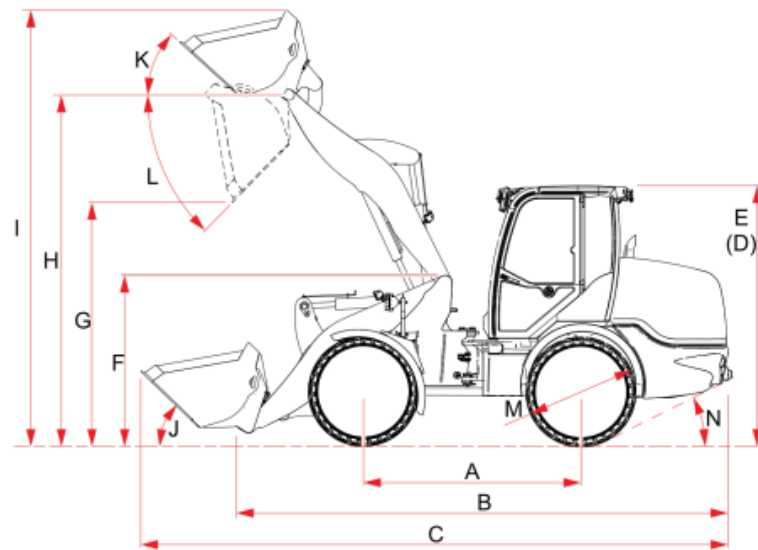

OPTIONS

Heated Cab,
ROPS, or Foldable ROPS

Universal Skid Steer
Quick Attach Plate

Pro-inching &
Boom Suspension

Sourcewell 
Awarded Contract
Contract # 020223-TBO

-  **CLEAR**
360 Degree
Visibility
-  **SAFE**
Ergonomic &
Side Entry
-  **COMFORT**
Articulation &
Oscillation
-  **LIGHT**
Less Ground
Damage
-  **FAST**
High Travel
Speeds

G2300 SERIES QUICK SPECS

MODEL	G2300HD	G2300HD X-TRA
ENGINE	KUBOTA, 26 HP	KUBOTA, 26 HP
SERVICE WEIGHT	5,070 LBS	5,180 LBS
LIFTING HEIGHT	111 IN	96 IN
TIPPING LOAD	3,516 LBS	4,982 LBS
WORKING HYDRAULICS	10.5 GPM	10.5GPM
MAX SPEED	6.2/12.4 (OPT) MPH	6.2/12.4 (OPT) MPH

COMPACT DESIGN, BIG PERFORMANCE

Sourcewell 
Awarded Contract
Contract # 020223-TBO

POWER COMES STANDARD

The G2300HD comes standard with a 2-speed gearbox, 8-ton axles, and planetary final drives, capable of 12.4 mph top speed.

MULTI-USE MACHINE

Compact, powerful, and efficient - fits perfectly into agriculture, construction, snow removal, municipal use, landscaping, and tree care.

DIMENSIONS

- | | |
|-------------------|---------------|
| A. 59.8 IN | H. 111.4 IN |
| B. 120.9 IN | I. 133.5 IN |
| C. 149.2 IN | J. 43 DEGREES |
| D. 89.8 IN (CAB) | K. 53 DEGREES |
| E. 90.6 IN (ROPS) | L. 47 DEGREES |
| F. 58.3 IN | M. 29.9 IN |
| G. 80.4 IN | N. 26 DEGREES |