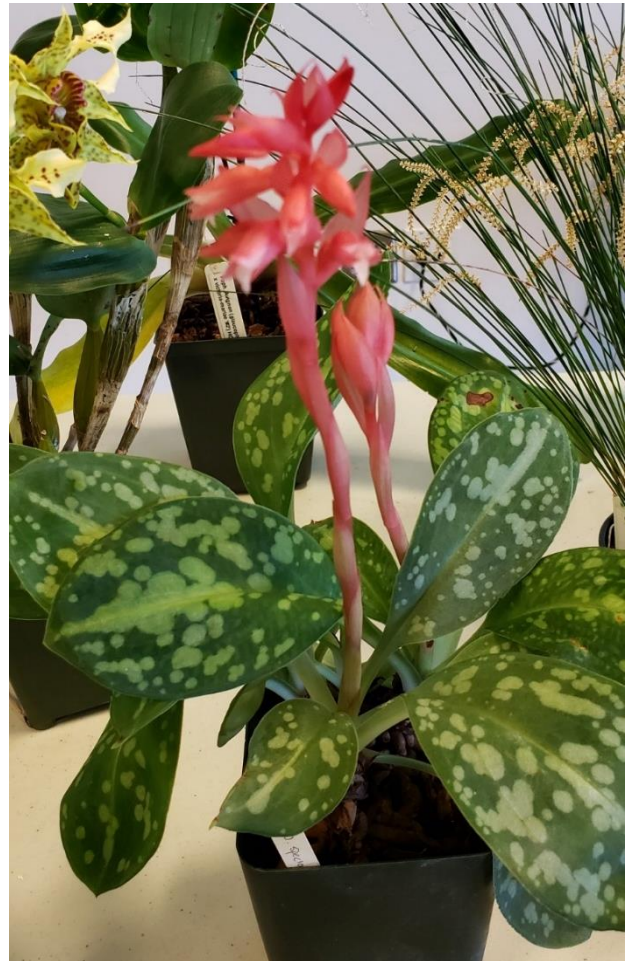

Strs. speciosum