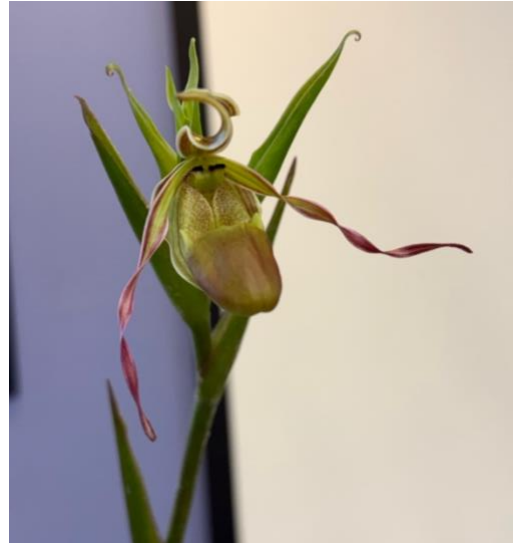

APRIL 2026 President's Message

A big thank you to Andrew Hatch of Artifact Gardens for his fun and informative presentation on [VANDA FALCATA](#) and its hybrids! Not only did we learn a lot about how to keep these unique orchids happy, we even picked up a little Japanese along the way. I know many of you also brought home a new orchid friend from the wonderful selection he brought for sale. If you missed out, you can also find Andrew's plants on Facebook Marketplace. Just look for "Andrew Hatch" as the seller when you search for orchids or *Tillandsias*.

Many thanks to fellow CSOS member, Julie, for generously donating orchids from Songbird Orchids to our opportunity drawing and silent auction in March! The *Oncidiums* added color and excitement to the meeting. Songbird has a great variety of orchids for sale, and they handle the shipping. Keep an eye on the website (songbirdorchid.com) and the shop's Facebook page (facebook.com/songbirdorchid) to be the first to know about new arrivals. Thanks, Julie!

It is almost show time... The Denver Orchid Society Show and Sale is less than two weeks away! The show runs Saturday, April 25th (10 am–5 pm) and Sunday, April 26th (10 am–4 pm), with setup on Friday, April 24th (9 am–4 pm) at the Denver Botanic Gardens-Mitchell Hall, 1007 York Street, Denver, CO.

There is a new ribbon-judging category this time around, mini exhibits! Create a mini display featuring a single potted orchid and bring it to life with props, themes, and your own creativity. If you've thought about trying your hand at an exhibit but found a full display overwhelming, this is the perfect opportunity to start small. If you're interested, please tell Jojo (josqrd1@gmail.com) and Keith (keithfunk@comcast.net) ASAP so they can save a spot for you to set up.

DOS has two tables earmarked for the CSOS exhibit, and we need plants to fill them! It would be great to have as many members as possible represented in the CSOS display. You don't even need to attend in person. If you can't get your plants to the Gardens by 11:30 am for exhibit set up on Friday, April 24th, an "orchid Uber" can be arranged. Just let me know by April 19th so that a ride can be coordinated in advance.

For those planning to show orchids, please refer to the registration instruction email sent last week and send your registrations to me (automobileveloce@gmail.com) by Sunday, April 19th. Orchids committed after this date will need to be registered in person at the show registration table on the 24th. Registration opens at noon.

Don't forget our meeting is a week early this month due to the DOS show. See you on the 18th at the fire station!

Cheers,
Alison Dino
President, Colorado Springs Orchid Society
Automobileveloce@gmail.com