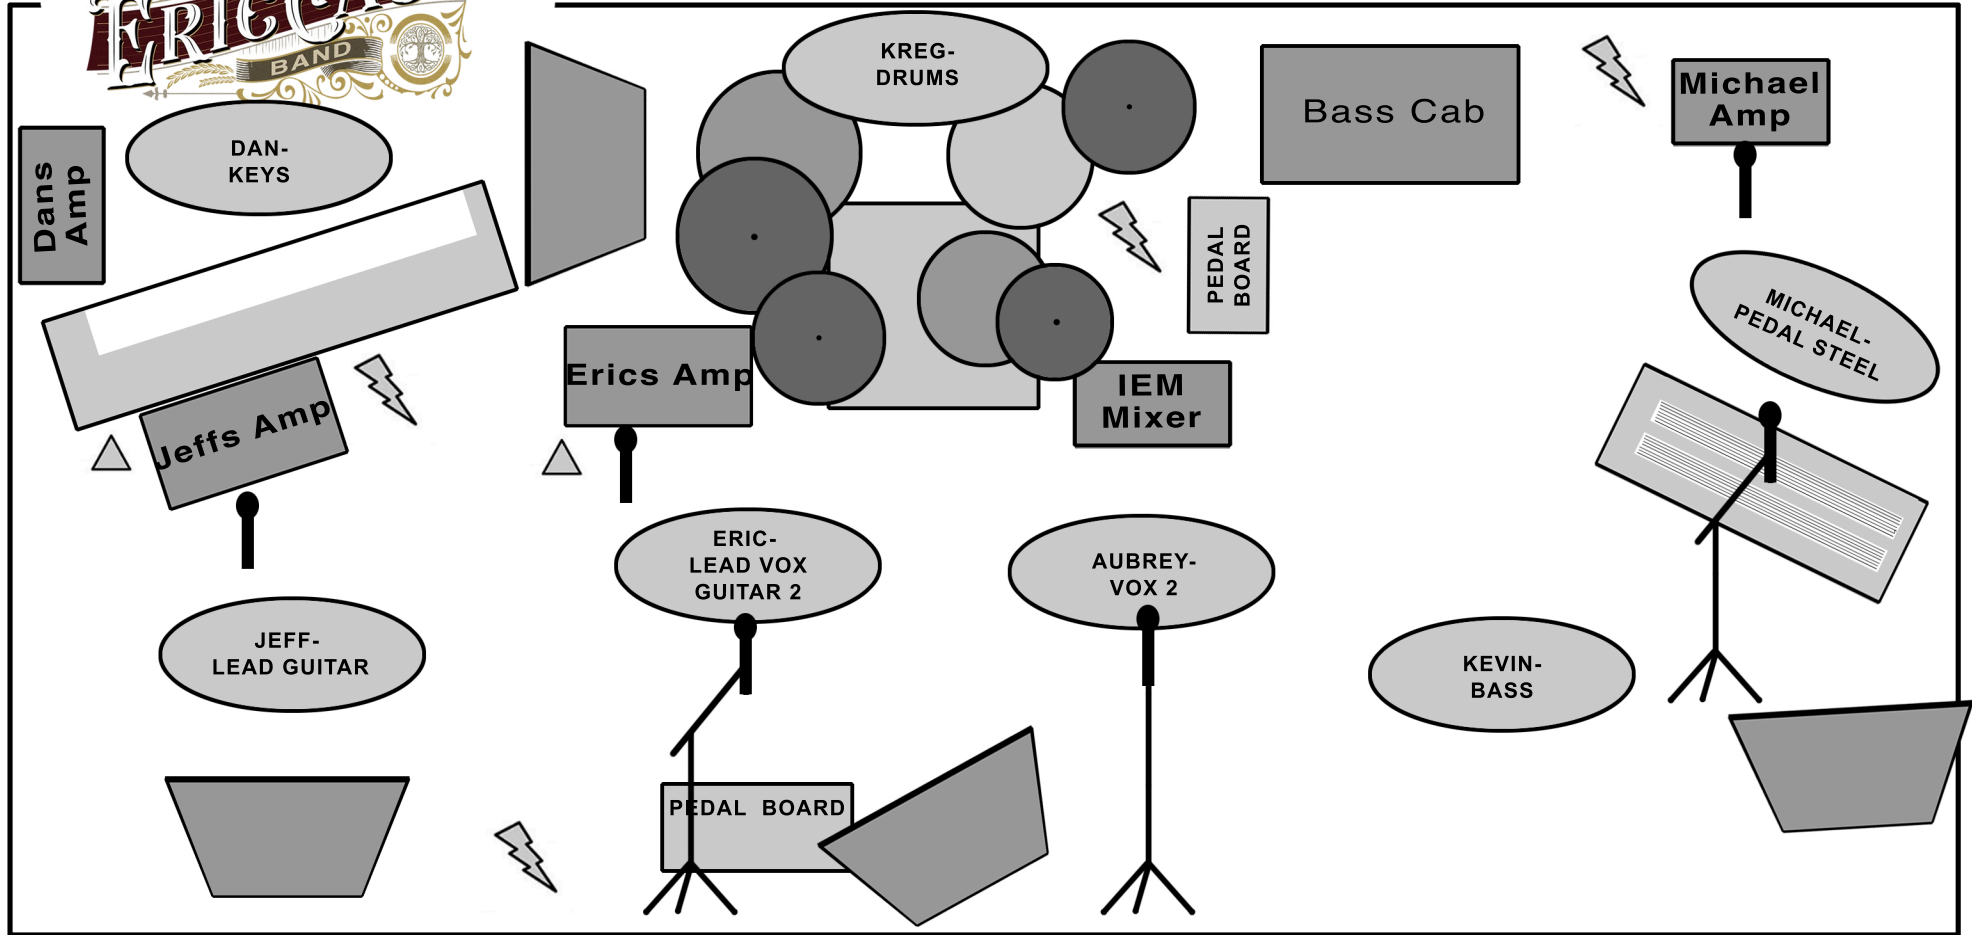

STAGE PLOT

INPUT LIST

- | | | |
|-------------------|---------------------------------|-----------------------------|
| 1. KICK DRUM | 8. BASS GUITAR DI | 15. MIKE VOX AT PEDAL STEEL |
| 2. SNARE DRUM | 9. JEFF'S GUITAR- STAGE RIGHT | 16. KEYS |
| 3. TOM 1 | 10. ERIC'S ACOUSTIC GUITAR (DI) | |
| 4. TOM 2 FLOOR | 11. ERIC'S GUITAR | |
| 5. OVERHEAD LEFT | 12. ERIC'S VOX | |
| 6. OVERHEAD RIGHT | 13. AUBREY'S VOX | |
| 7. HIGH HAT | 14. PEDAL STEEL | |

4 MONITORS, 4 MONITOR MIXES FROM HOUSE, 4 POWER Boxes, 2 DI BOX

ALL INPUTS FEED INTO OUR IEM SYSTEM AND THEN OUT TO THE STAGE SNAKE