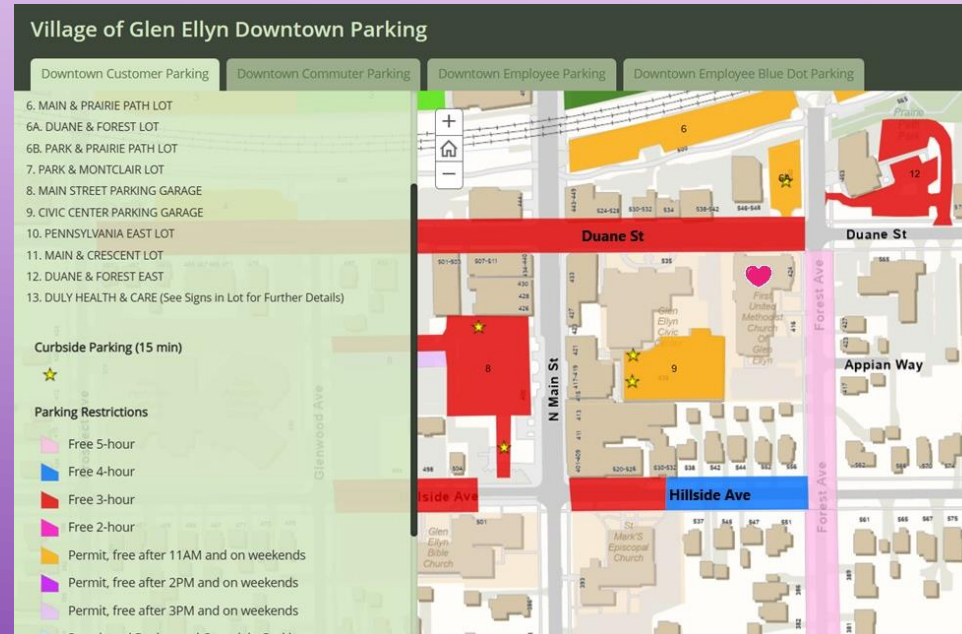

Purchases are to be picked up during our IN-PERSON Resale at First United Methodist Church of Glen Ellyn, 424 Forest Ave, Glen Ellyn, IL 60137. Shipping is not available.

Check www.dupageareamoms.org for date and times.