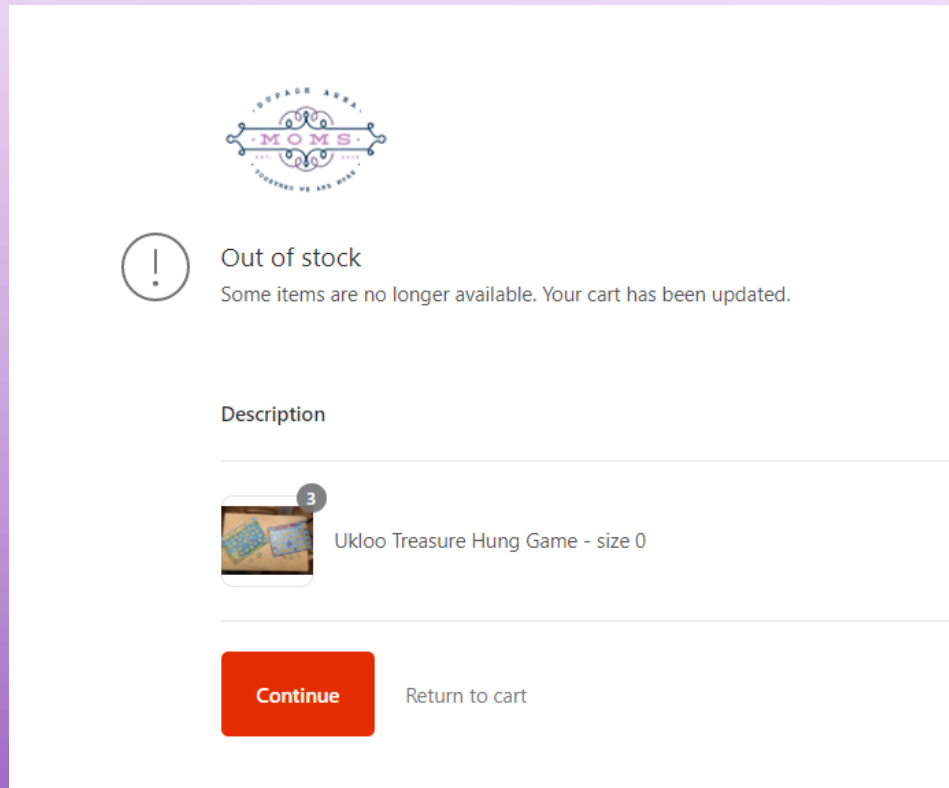

WHAT HAPPENED TO AN ITEM IN MY CART?

Because this is a resale, there are only single quantities available of each item listed. Because of this, an item could be in multiple buyers "carts" at the same time, and the first person to check out would get the item and that item would then fall out of the other shoppers carts.

If there are items you want to ensure you do not miss, please consider checking out immediately and then continue shopping. Multiple orders will automatically be grouped for you when you pick up.