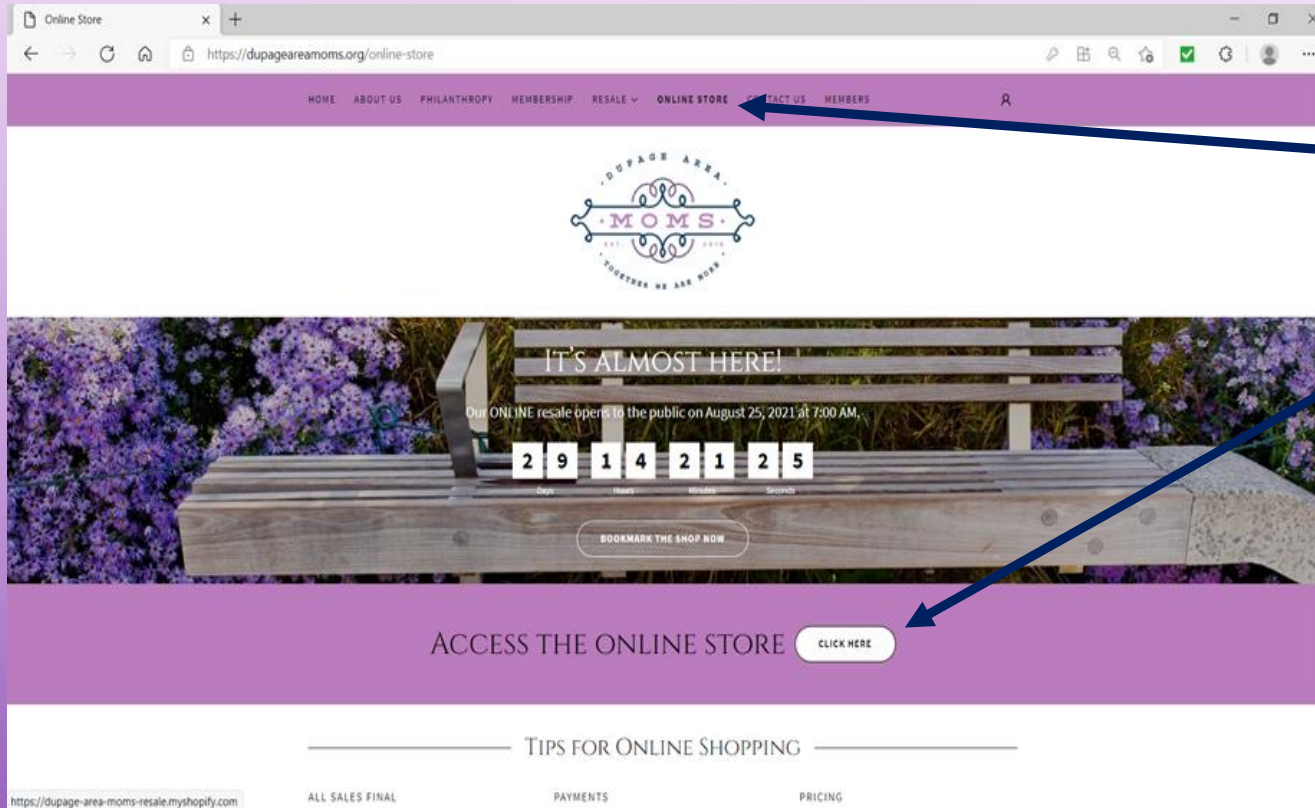

HOW TO FIND OUR ONLINE STORE

Go to our website
www.dupageareamoms.org
Click on ONLINE STORE

Then click Access button

PRESALE PASSWORD ENTRY

If you are one of our presale shoppers you will need to enter the password emailed to you to shop. This password is NOT to be shared, violators will lose presale shopping privileges for future resales.