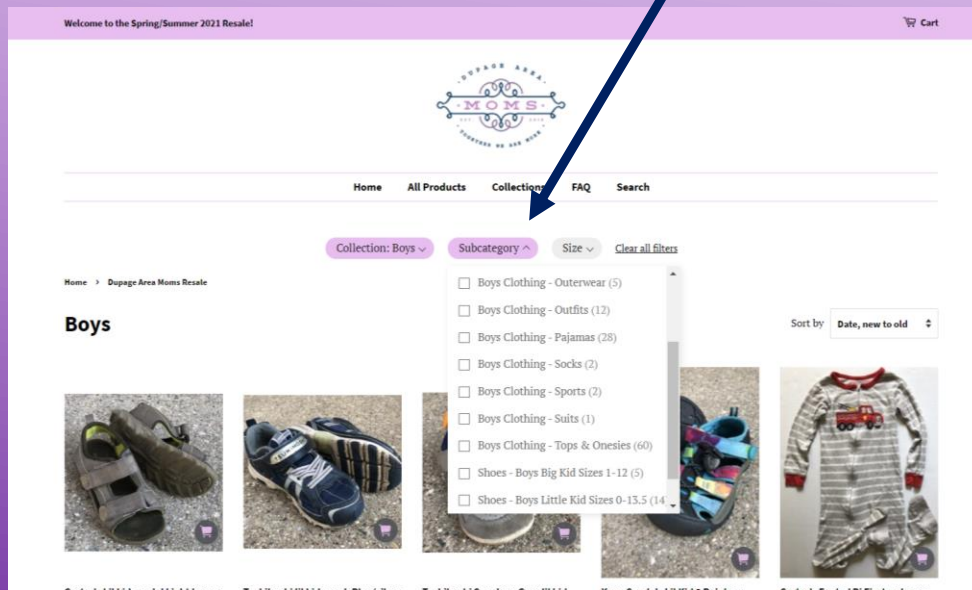

NAVIGATING OUR STORE

Use the pulldown menus to filter through items. You can sort by:

- ☐ Category
- ☐ Subcategory
- ☐ Size