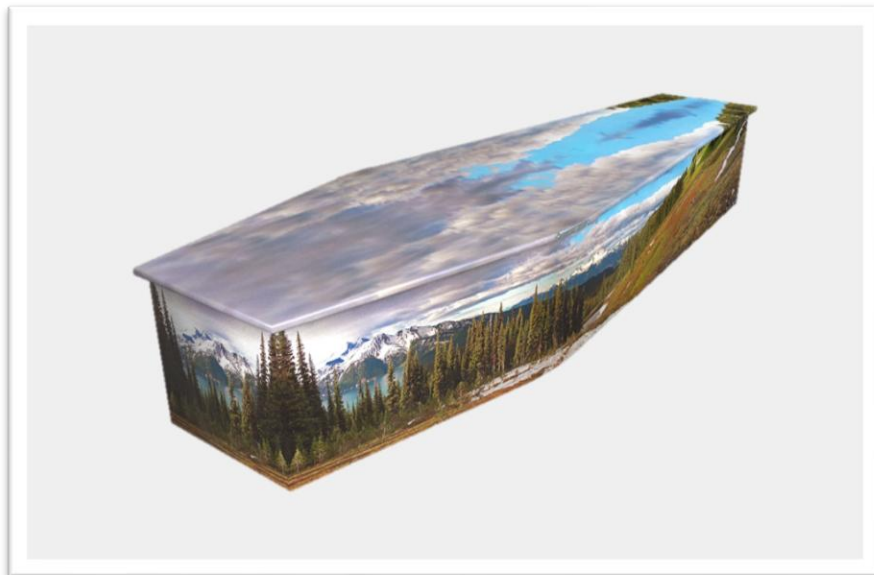

<https://www.colourfulcoffins.com/>

Bespoke picture coffins in a variety of styles and designs.