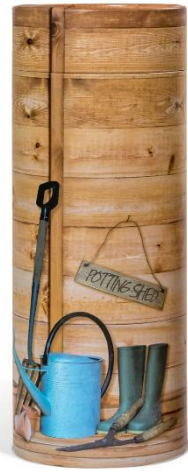

Traditional Willow Coffin

Available in 2 Colours

Buff

Weather-beaten Gold

Wool Coffins

Made in Yorkshire using pure new wool, The interior is generously lined with organic cotton and attractively edged with jute.

LIMESTONE

NATURAL

Ashes Caskets

All our Caskets come complete with a personalised name plate

Panelled veneered Casket in Oak or Mahogany Finishes

-

Light oak Modern Casket.

-

Solid Wood Casket in Oak or Mahogany Finishes

Scatter Tubes

Available in a range of sizes to suit.

Metal Urns

Spun Metal Urn

Full Size Adult - Bronze

Small - White