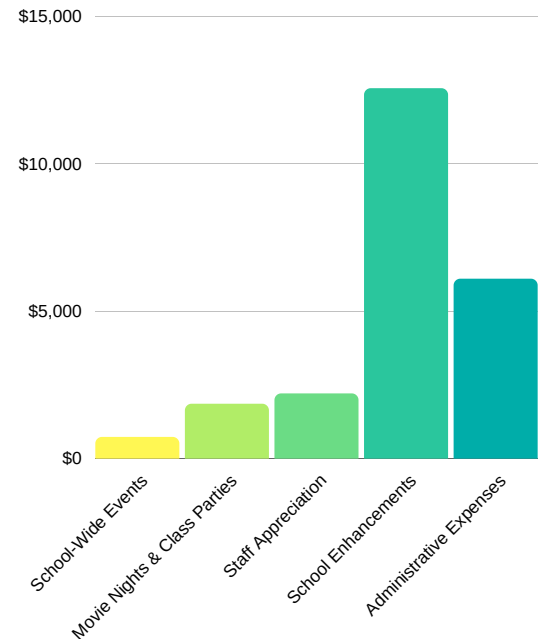

THIS YEAR'S UNIQUE MISSION

- Support the teachers, staff and students of Brook Park with initiatives that **promote a sense of community** among Brook Park families regardless of learning choice.
- **Limiting fundraisers** to respect that many families and community supporters are experiencing COVID-related financial insecurities.

In a typical year, this is where the money goes.

Here's where the money is going this year.

For the itemized budget visit www.brookparkcouncil.org

Become a Member of the Brook Park Council

2020-2021 MEMBERSHIP INCENTIVES

SCAN ME

Become a member by visiting
<https://brookparkcouncil.square.site/>

BLUE MEMBERSHIP

- \$15
- Brook Park Pennant

GOLD MEMBERSHIP

- \$30
- Benefits of Blue Membership PLUS
- Brook Park T-Shirt: Design-a-Shirt Contest Winner

SUPERSTAR MEMBERSHIP

- \$50
- Benefits of Gold Membership PLUS
- Embroidered Brook Park Beach Towel

FAMILY/BUSINESS MEMBERSHIP

- \$150
- Benefits of Superstar Membership PLUS
- Businesses: Logo in Yearbook, Digital School Directory, and on BPC Website as well as featured during a BPC Zoom meeting
- Promotional post on all of the BPC's Facebook pages (one time)