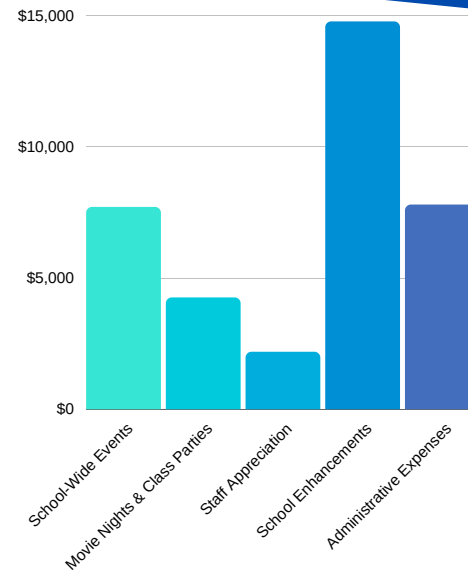

In a typical year, this is where the money goes.

Here's where the money is going this year.

For the itemized budget visit www.brookparkcouncil.org

Become a Member of the Brook Park Council

2020-2021 MEMBERSHIP INCENTIVES

SCAN ME

Become a member by visiting
<https://brookparkcouncil.square.site/>

BLUE MEMBERSHIP

- \$15
- Brook Park Pennant

GOLD MEMBERSHIP

- \$30
- Benefits of Blue Membership PLUS
- Brook Park T-Shirt: Design-a-Shirt Contest Winner