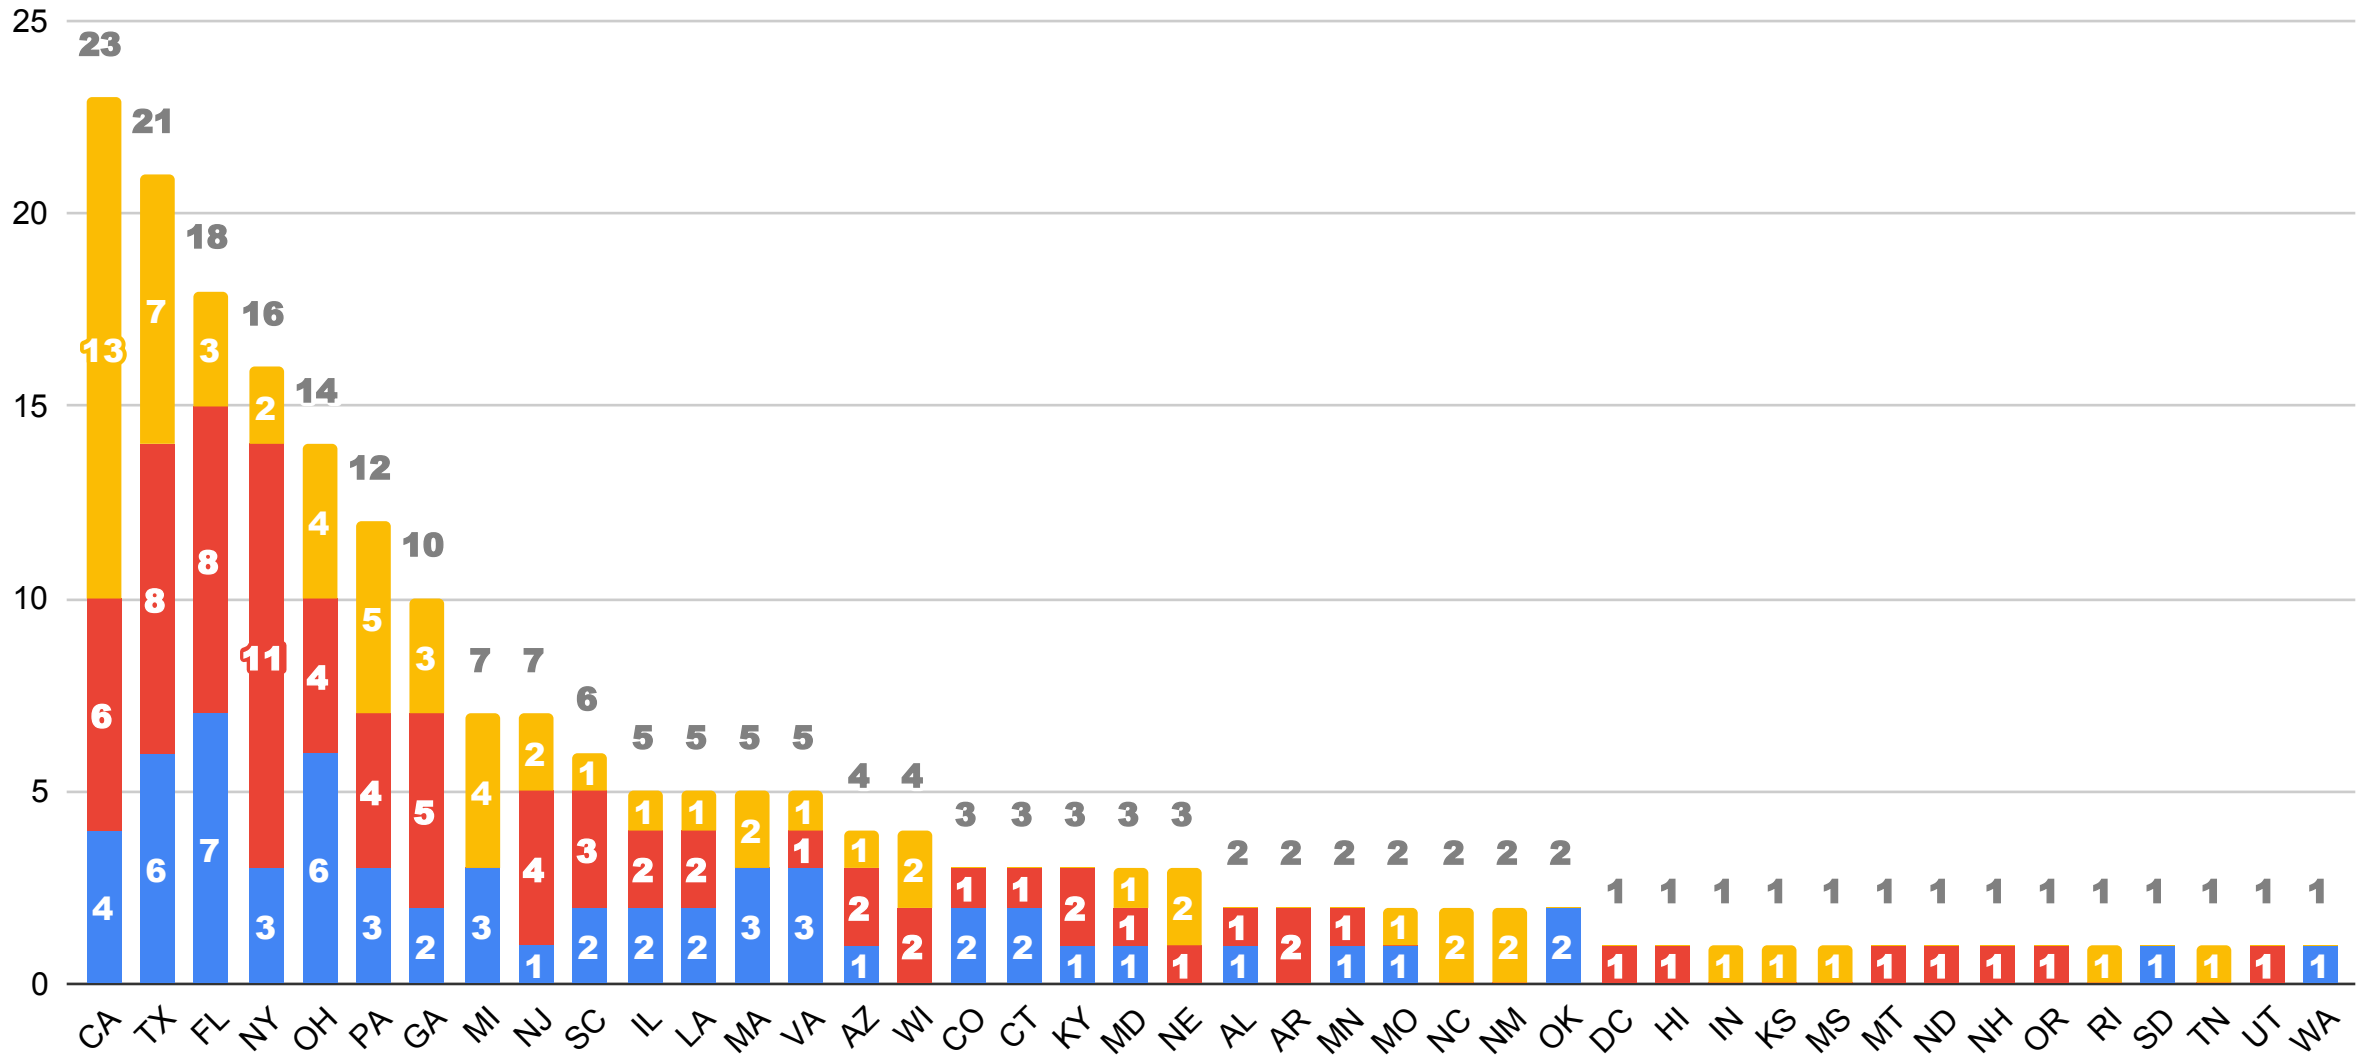

# Number of Infants Reported from Illegal Abandonment

2017 to 2019 YTD

2019 2018 2017

State