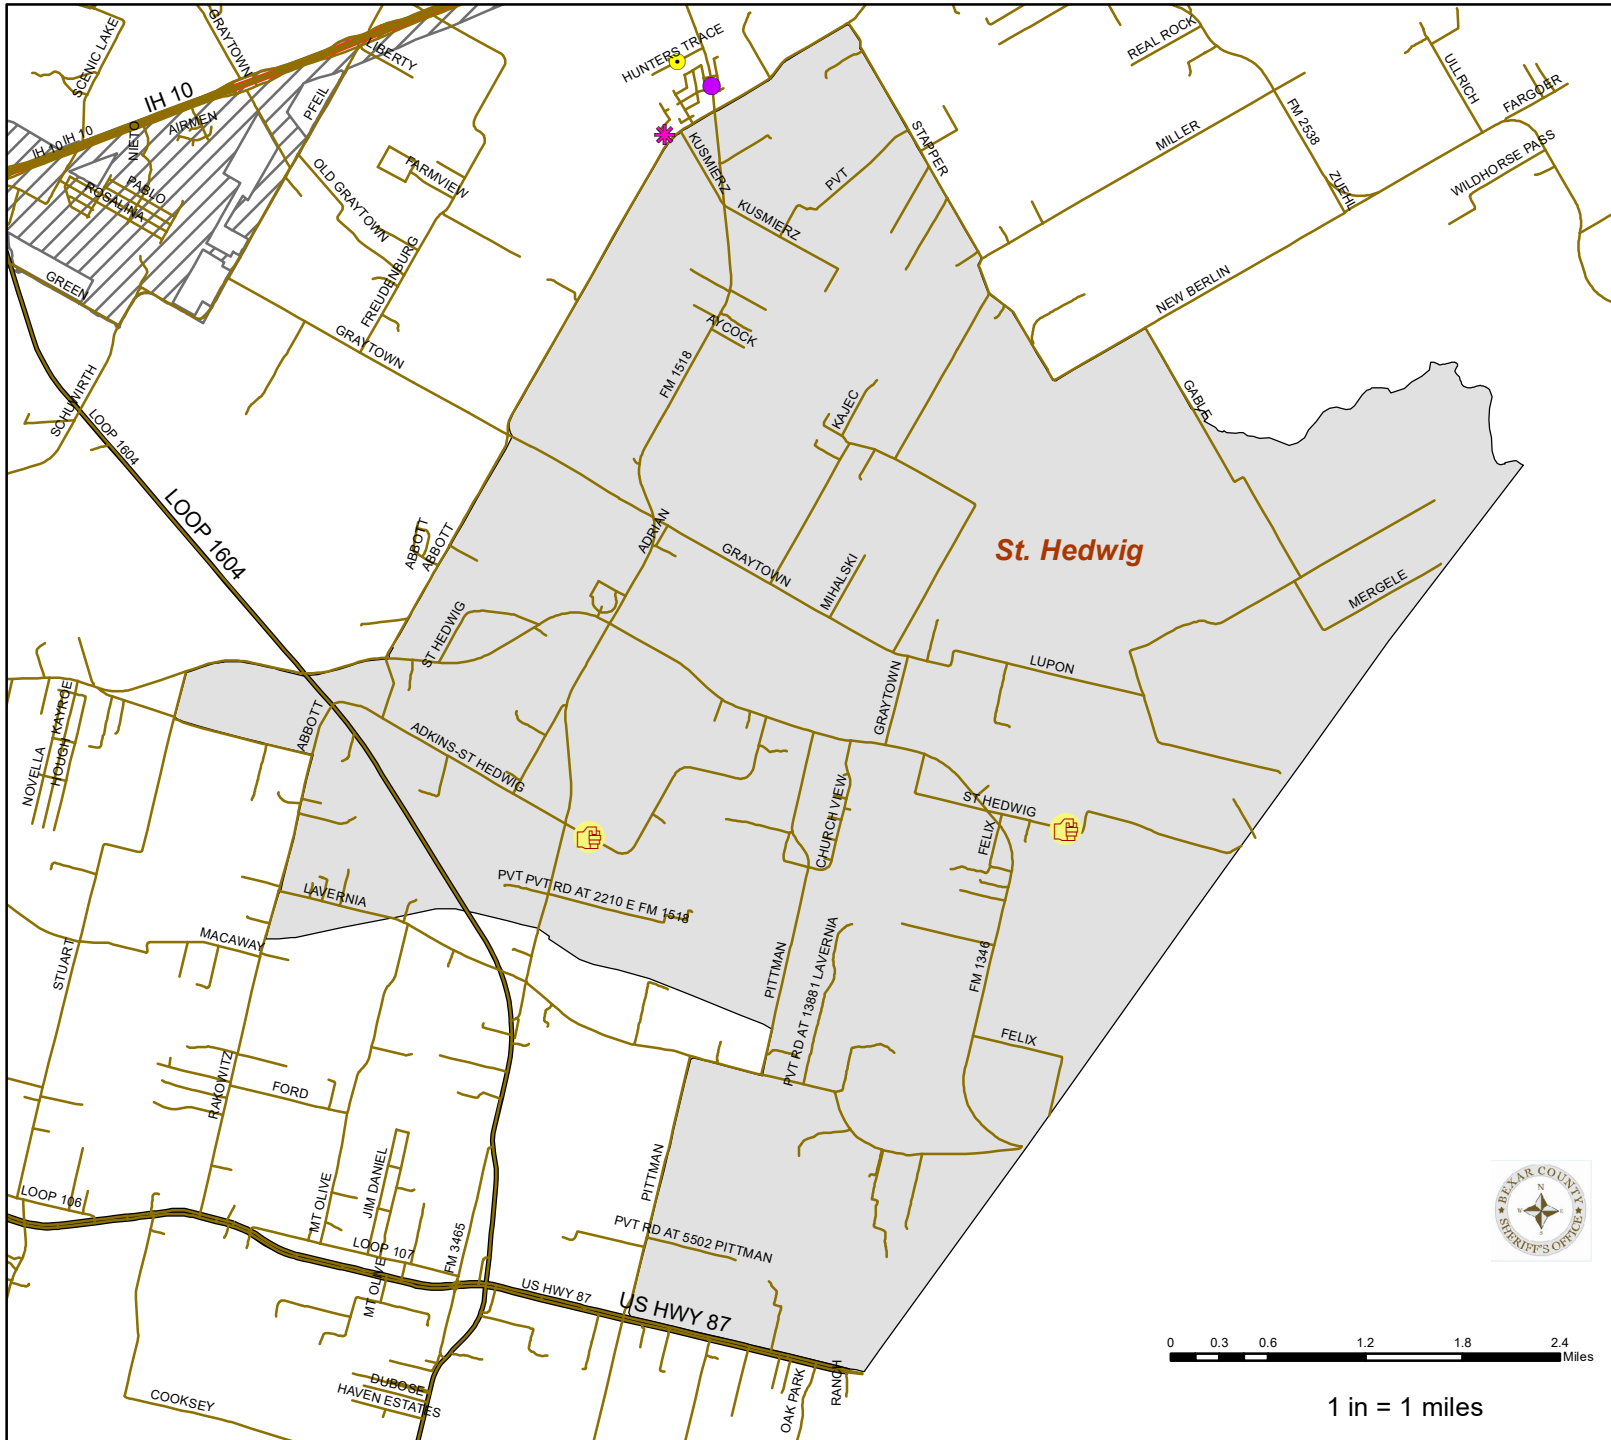

Sheriff's Response Area B10 / St. Hedwig

June 27 - July 28, 2019

Violent Crimes	2
Property Crimes	3
Narcotic Related	0
Total:	5

Homicide	-
Sex Crime	-
Robbery	-
Aggravated Assault	-
Kidnapping	-
Assault	2
Terroristic Threats	-
Auto Theft	1
Burglary Habitation	-
Burglary Vehicle	1
Burglary Building	-
Thefts	1
Criminal Mischief	-
Narcotics	-

Crimes Occurrences in St. Hedwig

Date	Address	Offense	Category
7/17/19	12800 Blk Adkins-St Hedwig Rd	Assault	Violent
7/10/19	15100 Blk St. Hedwig Rd	Assault	Violent
7/16/19	*4400 Blk Heather's Dawn	Burglary Vehicle	Property
6/30/19	*13200 Blk Hunter's Trace	Theft	Property
6/30/19	*4900 Blk E Fm 1518 N	Auto Theft	Property

Sheriff's Response Area: B10

June 27 - July 28, 2019

Offense

-  Assault
-  Auto Theft
-  Burglary Vehicle
-  Theft

Area Features

-  Streets
-  Local Highways
-  Major Highways
-  Cosa

Crime Data is based on information obtained from the Sheriff's Public Safety Communications system. Every effort is made to ensure that complete and accurate data is provided, however not all incidents may be included.

The boundaries depicted here are not survey based. They are provided solely for informational purposes, and are not intended to replace legally defined boundaries.

1 in = 1 miles