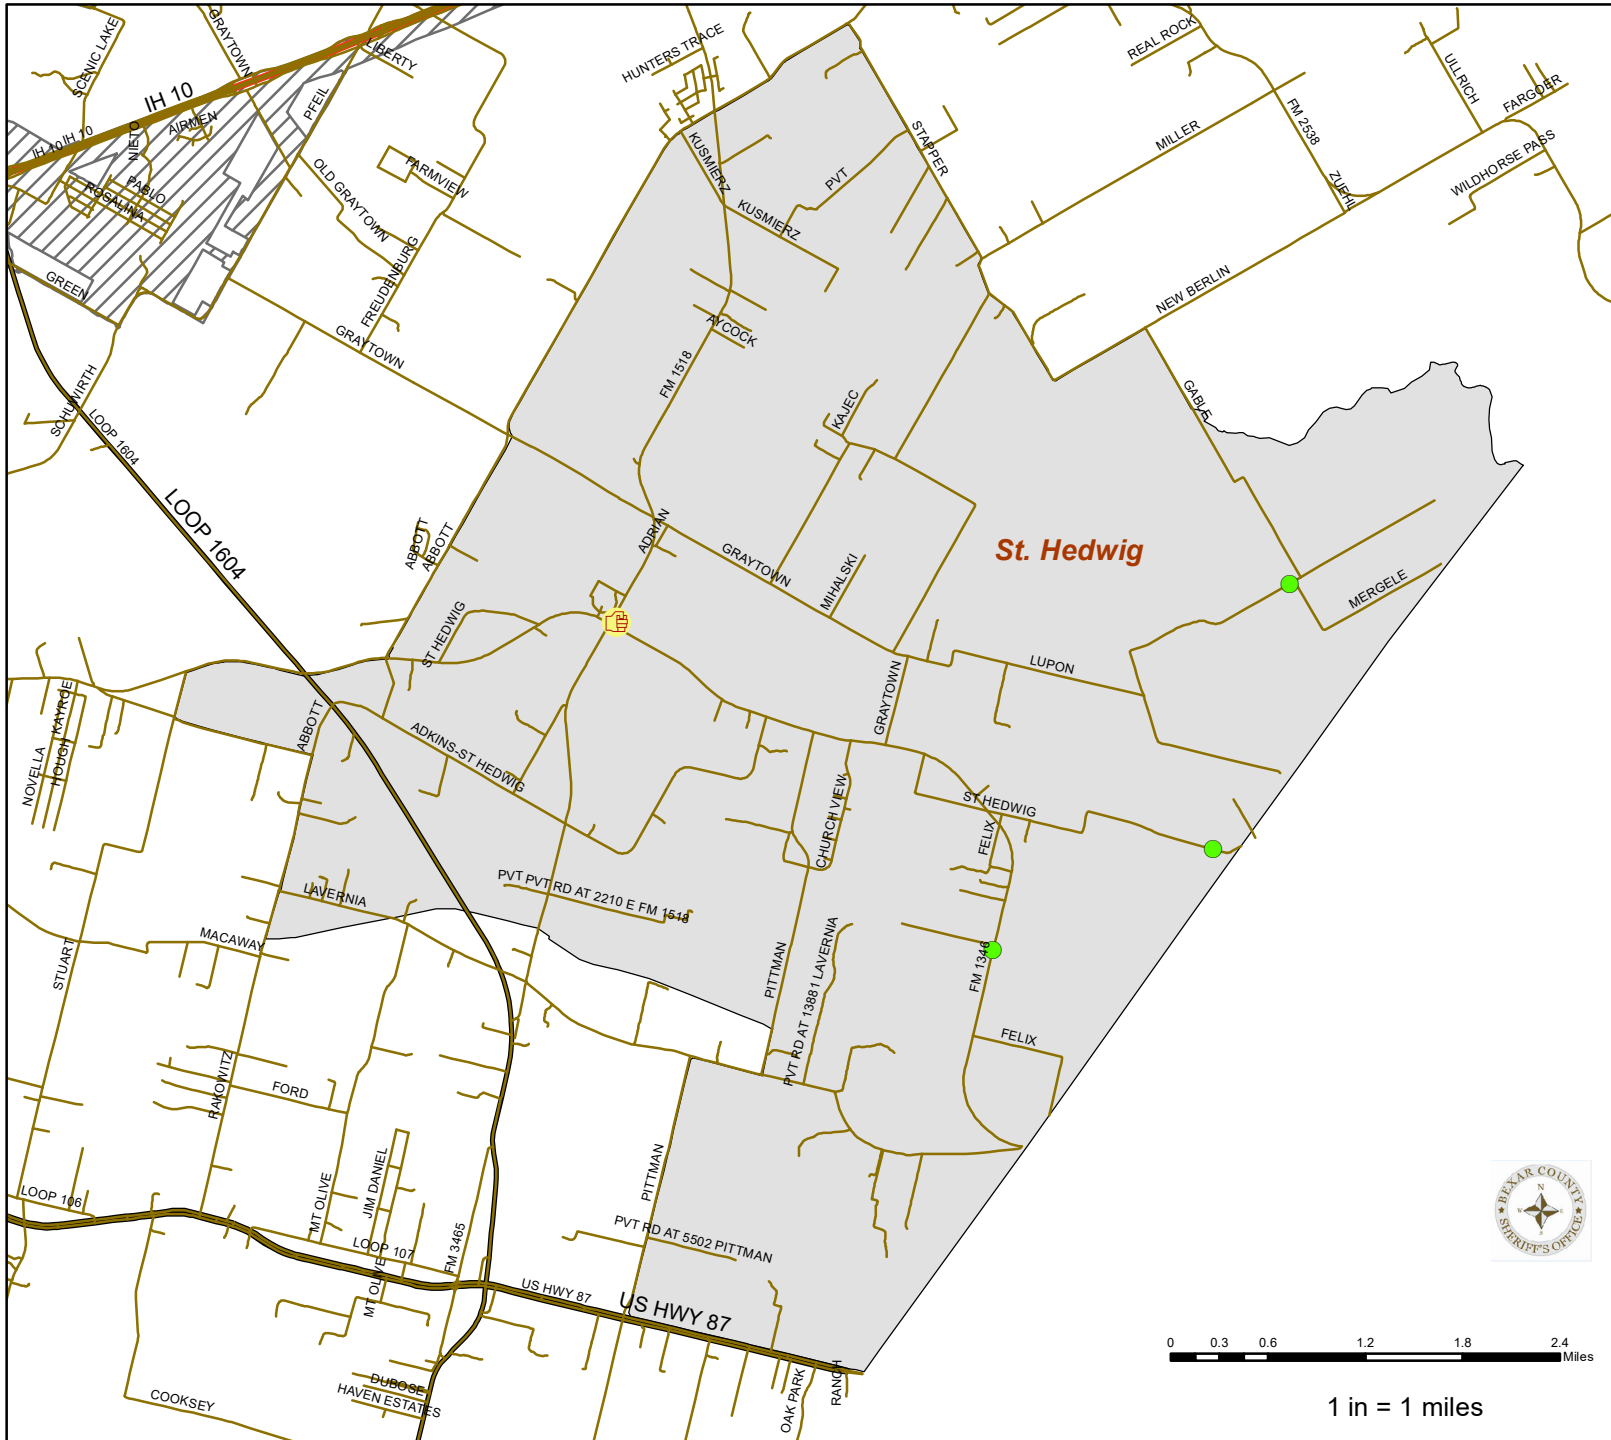

Sheriff's Response Area B10 / St. Hedwig

July 29 - August 27, 2019

Violent Crimes	1
Property Crimes	3
Narcotic Related	0
Total:	4

Homicide	-
Sex Crime	-
Robbery	-
Aggravated Assault	-
Kidnapping	-
Assault	1
Terroristic Threats	-
Auto Theft	-
Burglary Habitation	-
Burglary Vehicle	-
Burglary Building	-
Thefts	3
Criminal Mischief	-
Narcotics	-

Crimes Occurrences in St. Hedwig

Date	Address	Offense	Category
8/17/19	15800 Blk St. Hedwig Rd	Theft	Property
8/18/19	13000 Blk FM 1346	Assault	Violent
8/8/19	14800 Blk FM 1346	Theft	Property
8/20/19	16100 Blk E Gable Rd	Theft	Property

Statistics are based on calls for service to the Sheriff's Office. The information contained herein is intended to provide an overview of crime in the given area, and may not show all occurrences.

Sheriff's Response Area: B10

July 29 - August 27, 2019

Offense

-  Assault
-  Theft

Area Features

-  Streets
-  Local Highways
-  Major Highways
-  Cosa

Crime Data is based on information obtained from the Sheriff's Public Safety Communications system. Every effort is made to ensure that complete and accurate data is provided, however not all incidents may be included.