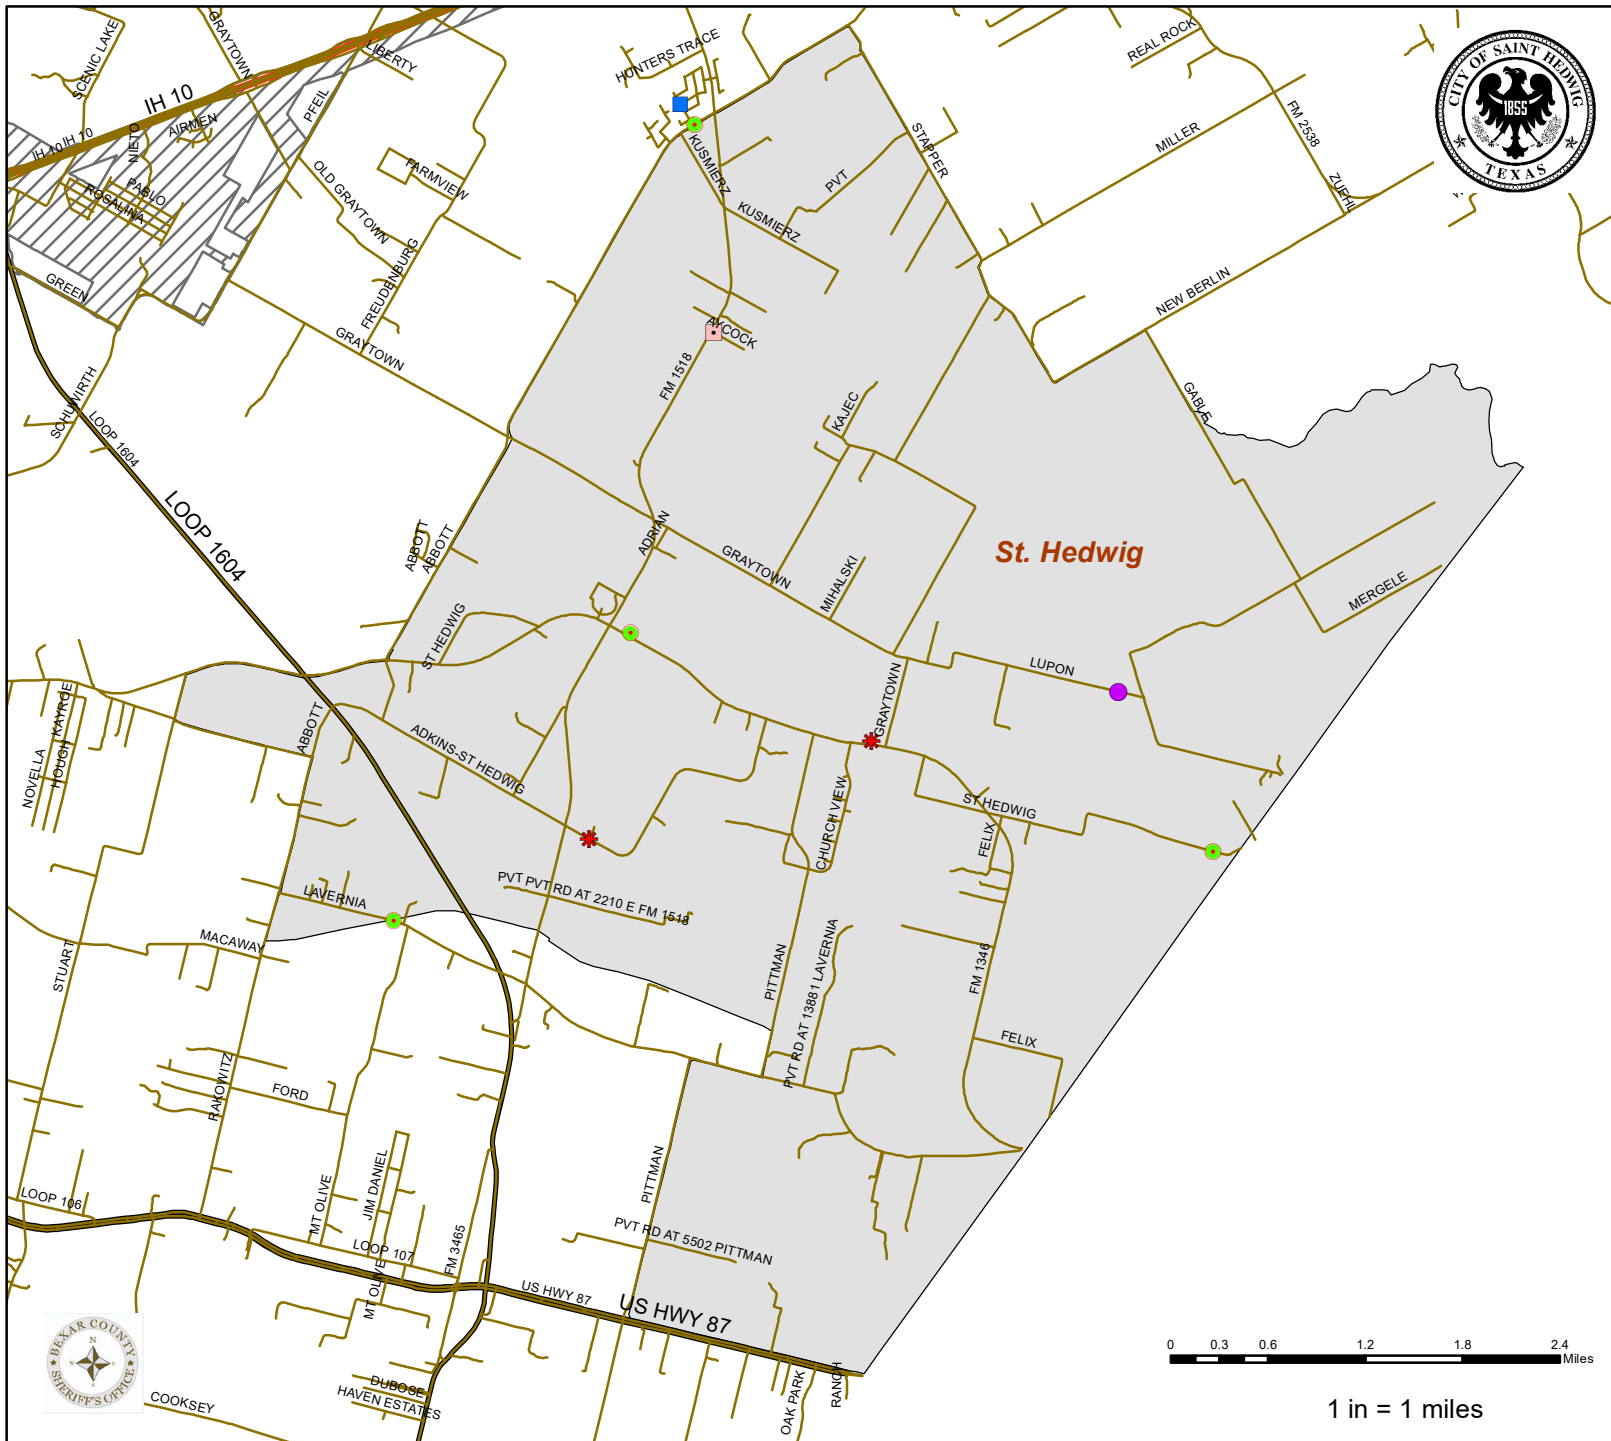

Sheriff's Response Area B10 / St. Hedwig

August 28 - September 25, 2019

Violent Crimes	2
Property Crimes	7
Narcotic Related	0
<b>Total:</b>	<b>9</b>

Homicide	-
Sex Crime	-
Robbery	-
Aggravated Assault	-
Kidnapping	-
Assault	-
Terroristic Threats	2
Auto Theft	1
Burglary Habitation	-
Burglary Vehicle	-
Burglary Building	1
Thefts	4
Criminal Mischief	1
Narcotics	-
Deadly Conduct	-

Crimes Occurrences in St. Hedwig

Date	Address	Offense	Category
8/28/19	13000 blk Fm 1346	Theft	Property
8/28/19	13500 blk Aycock Ln	Criminal Mischief	Property
8/28/19	12800 blk Adkins-st Hedwig Rd	Terroristic Threats	Violent
8/31/19	15300 blk E Lupon Rd	Auto Theft	Property
9/3/19	14200 blk FM 1346	Terroristic Threats	Violent
9/6/19	4500 blk N Abbott Rd	Theft	Property
9/9/19	*13200 blk Antelope Run	Burglary Building	Property
9/9/19	11900 blk Lavernia Rd	Theft	Property
9/19/19	15800 blk St Hedwig Rd	Theft	Property

\* This address is just outside the boundary of St. Hedwig. The data has been included for informational purposes.

Statistics are based on calls for service to the Sheriff's Office. The information contained herein is intended to provide an overview of crime in the given area, and may not show all occurrences.

# Crime Occurrences in St. Hedwig

August 28 - September 25, 2019