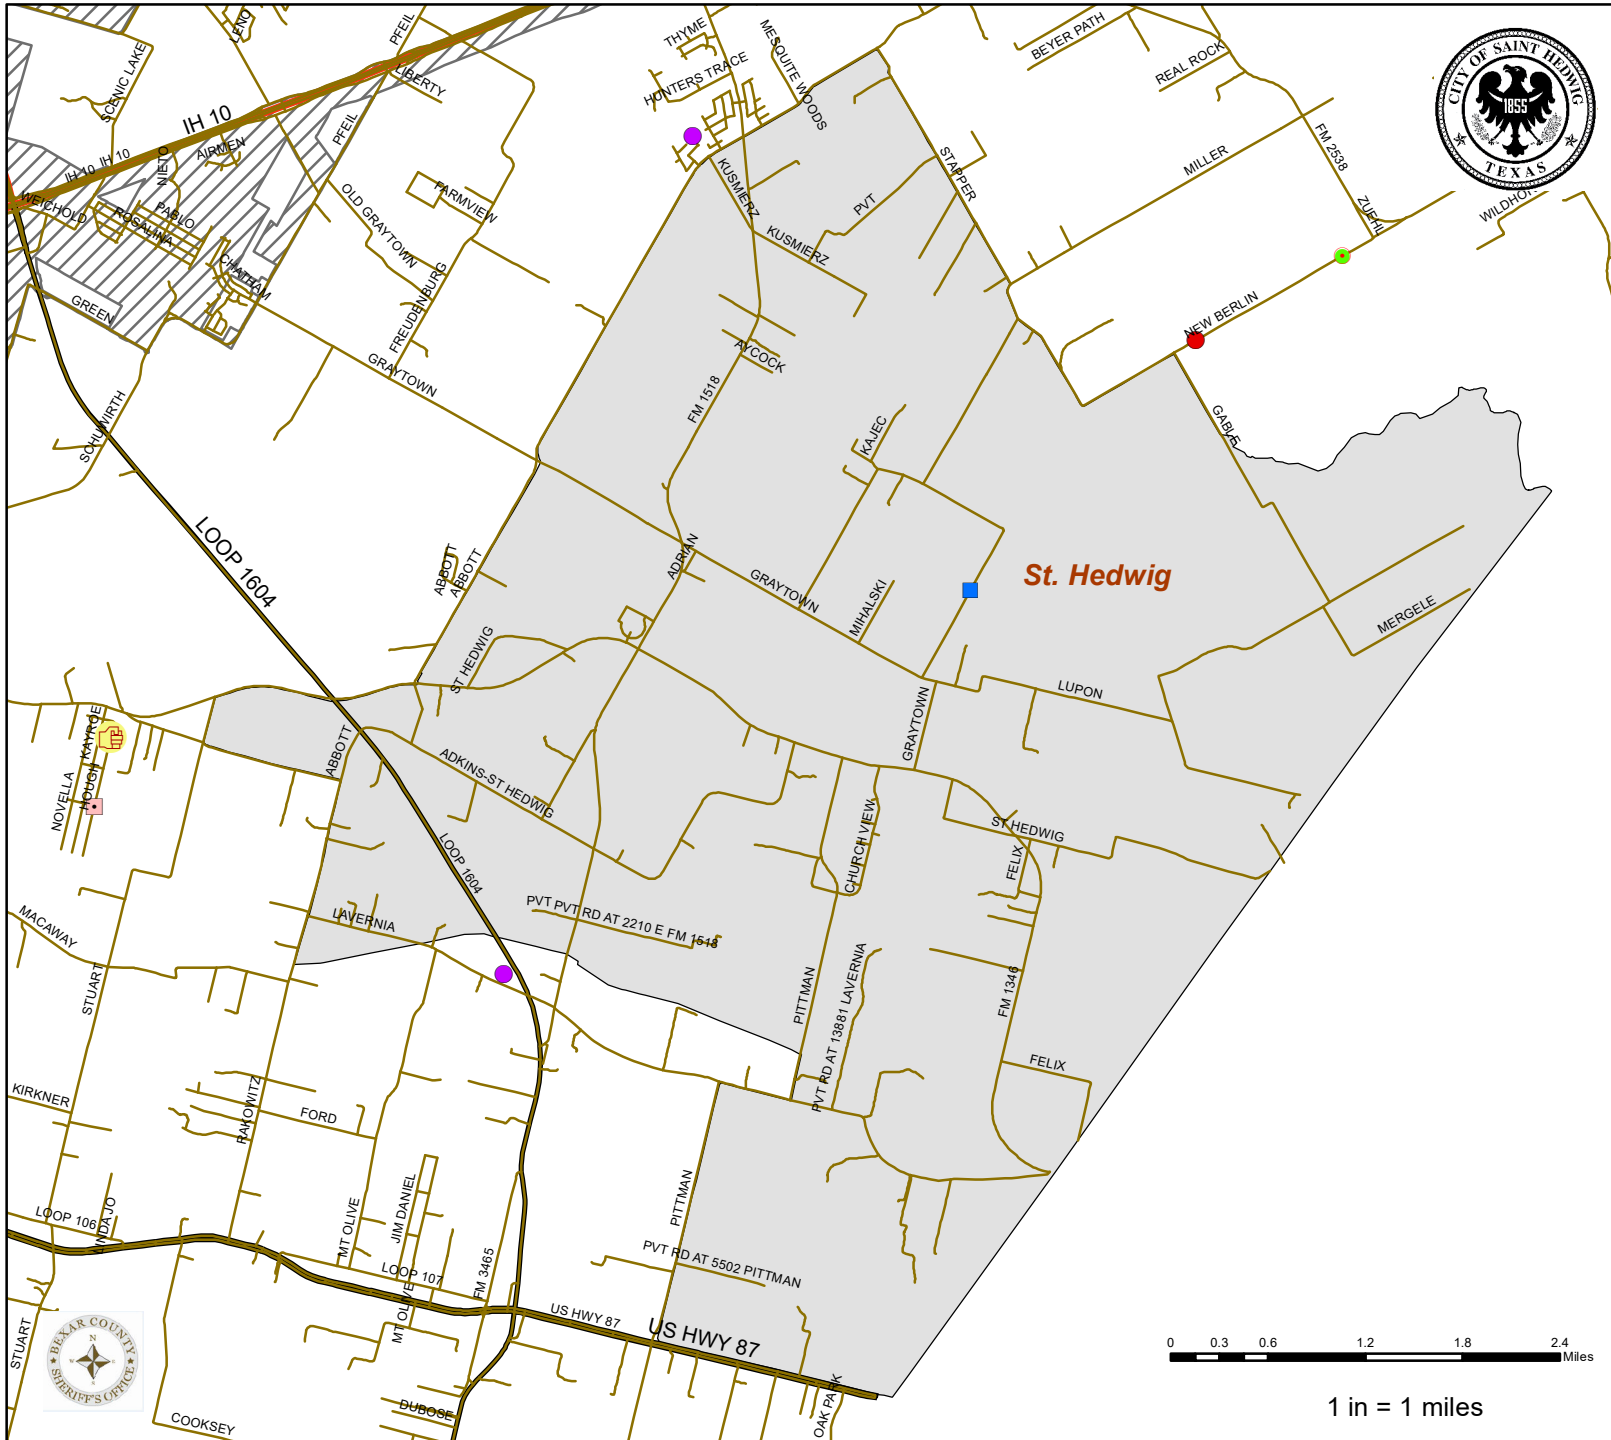

Crime in St. Hedwig, TX
April 1 – April 27, 2020

2 Violent Crimes (2 from the surrounding area)
5 Property Crimes (4 from the surrounding area)

Date	Offense	Location	Type
4/14/20	*Assault	700 Blk Hough Ave	Violent
4/9/20	*Terroristic Threats	15600 Blk New Berlin Rd	Violent
4/6/20	*Auto Theft	4600 Blk Heathers Cross	Property
4/22/20	*Auto Theft	12300 Blk Lavernia Rd	Property
4/4/20	Burglary Habitation	700 Blk N Lupon Rd	Property
4/18/20	*Criminal Mischief	1300 Blk Hough Ave	Property
4/22/20	*Theft	16300 Blk New Berlin Rd	Property

**The asterisk denotes an incident that occurred outside of the St. Hedwig City Limits.*

Crime Occurrences in St. Hedwig

April 1 - April 27, 2020

Offense

-  Assault
-  Auto Theft
-  Burglary Habitation
-  Criminal Mischief
-  Terroristic Threats
-  Theft

Area Features

-  Streets
-  Local Highways
-  Major Highways
-  Cosa

Crime Data is based on information obtained from the Sheriff's Public Safety Communications system. Every effort is made to ensure that complete and accurate data is provided, however not all incidents may be included.

The boundaries depicted here are not survey based. They are provided solely for informational purposes, and are not intended to replace legally defined boundaries.