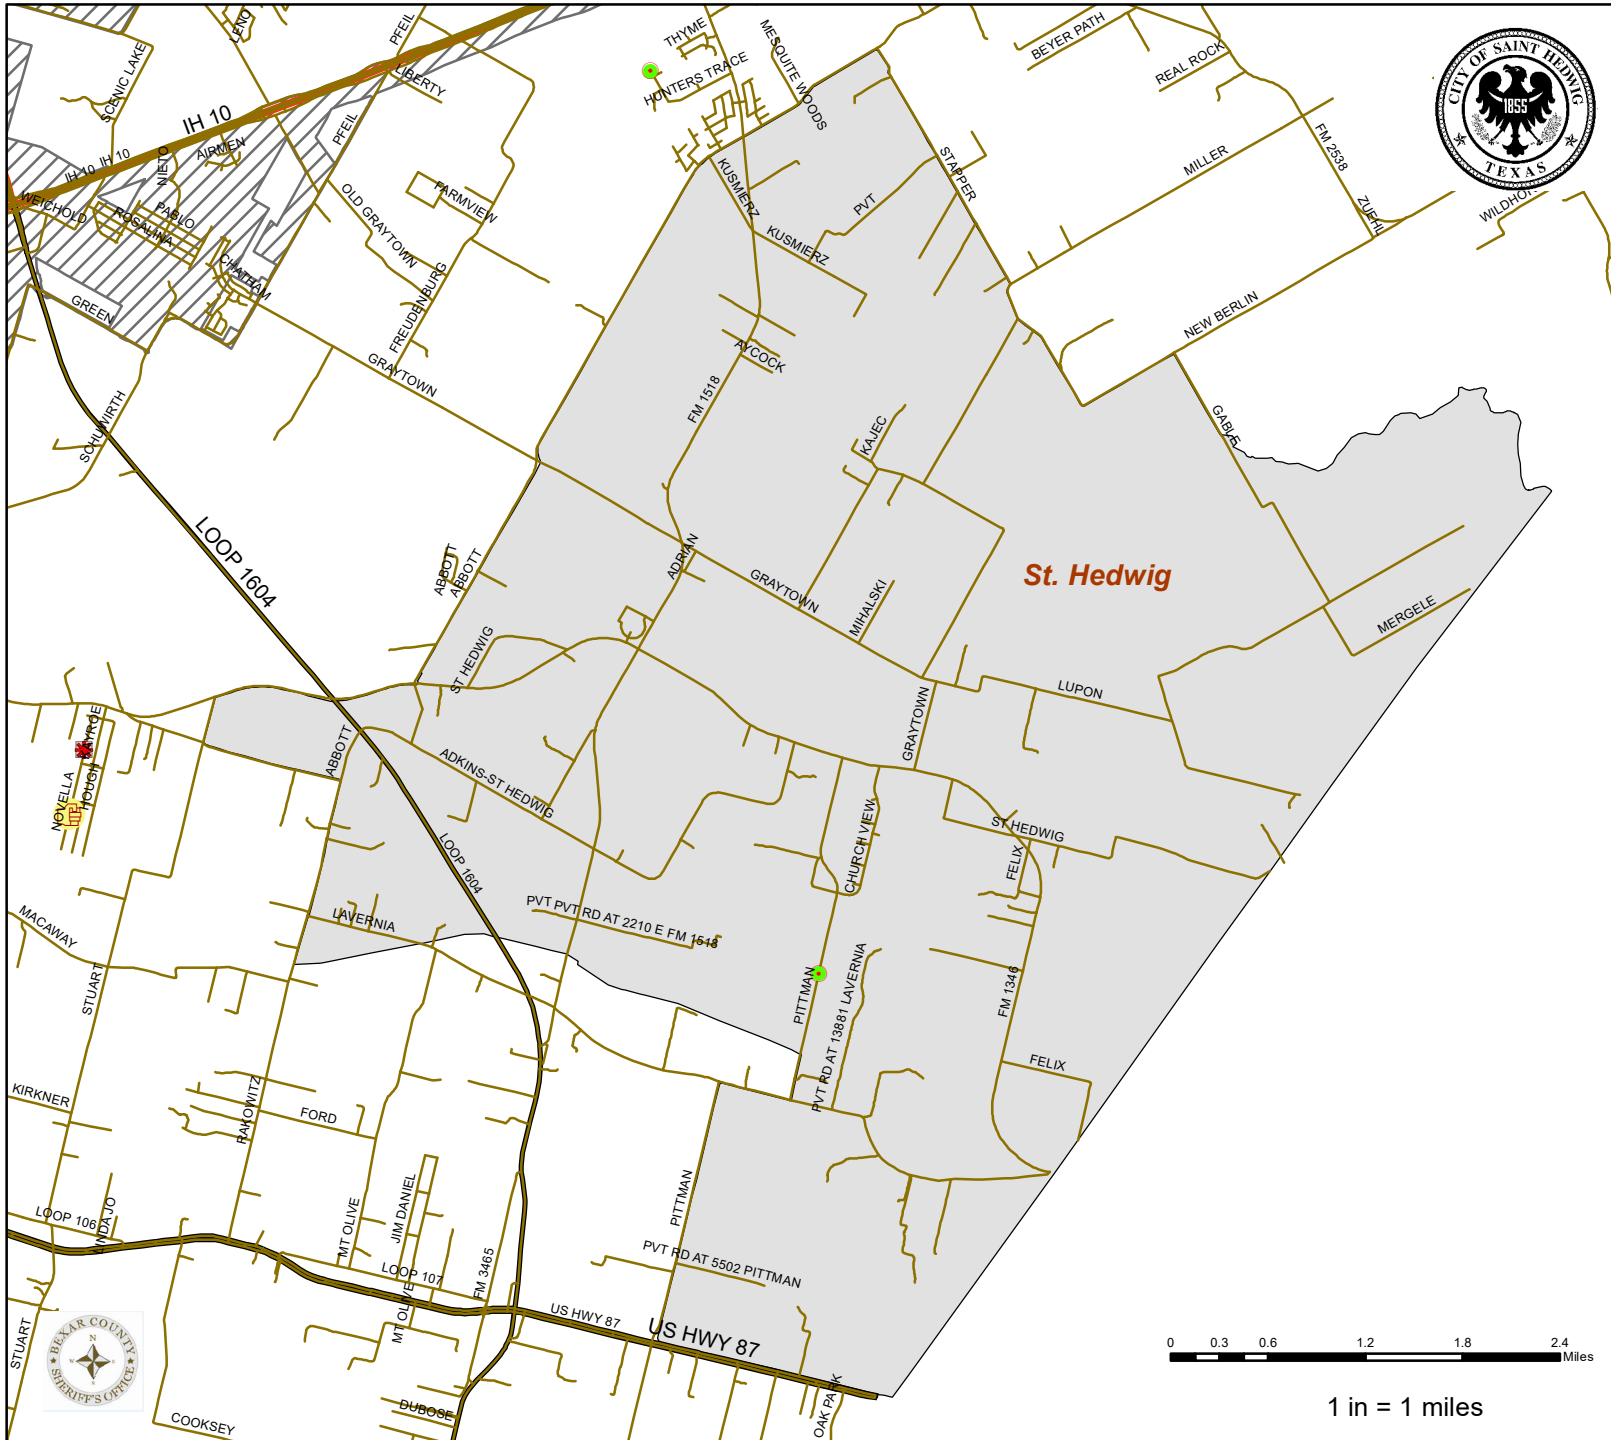

Crime in St. Hedwig, TX
April 28 – May 31, 2020

2 Violent Crimes (2 from the surrounding area)
3 Property Crimes (2 from the surrounding area)

Date	Offense	Location	Type
5/7/2020	*Assault	1300 Blk Novella	Violent
5/24/2020	*Agg Assault Ddly Wpn	800 Blk Novella	Violent
5/3/2020	*Criminal Mischief	800 Blk Novella	Property
4/29/2020	*Theft	12900 Blk Hunters Trace	Property
5/9/2020	Theft	2700 Blk Pittman	Property

**The asterisk denotes an incident that occurred outside of the St. Hedwig City Limits.*

Crime Occurrences in St. Hedwig

April 28 - May 31, 2020

Offense

- * Agg Assault Wpn
- ✊ Assault
- Criminal Mischief
- Theft

Area Features

- Streets
- ~ Local Highways
- ~ Major Highways
- + Cosa

Crime Data is based on information obtained from the Sheriff's Public Safety Communications system. Every effort is made to ensure that complete and accurate data is provided, however not all incidents may be included.

The boundaries depicted here are not survey based. They are provided solely for informational purposes, and are not intended to replace legally defined boundaries.

1 in = 1 miles