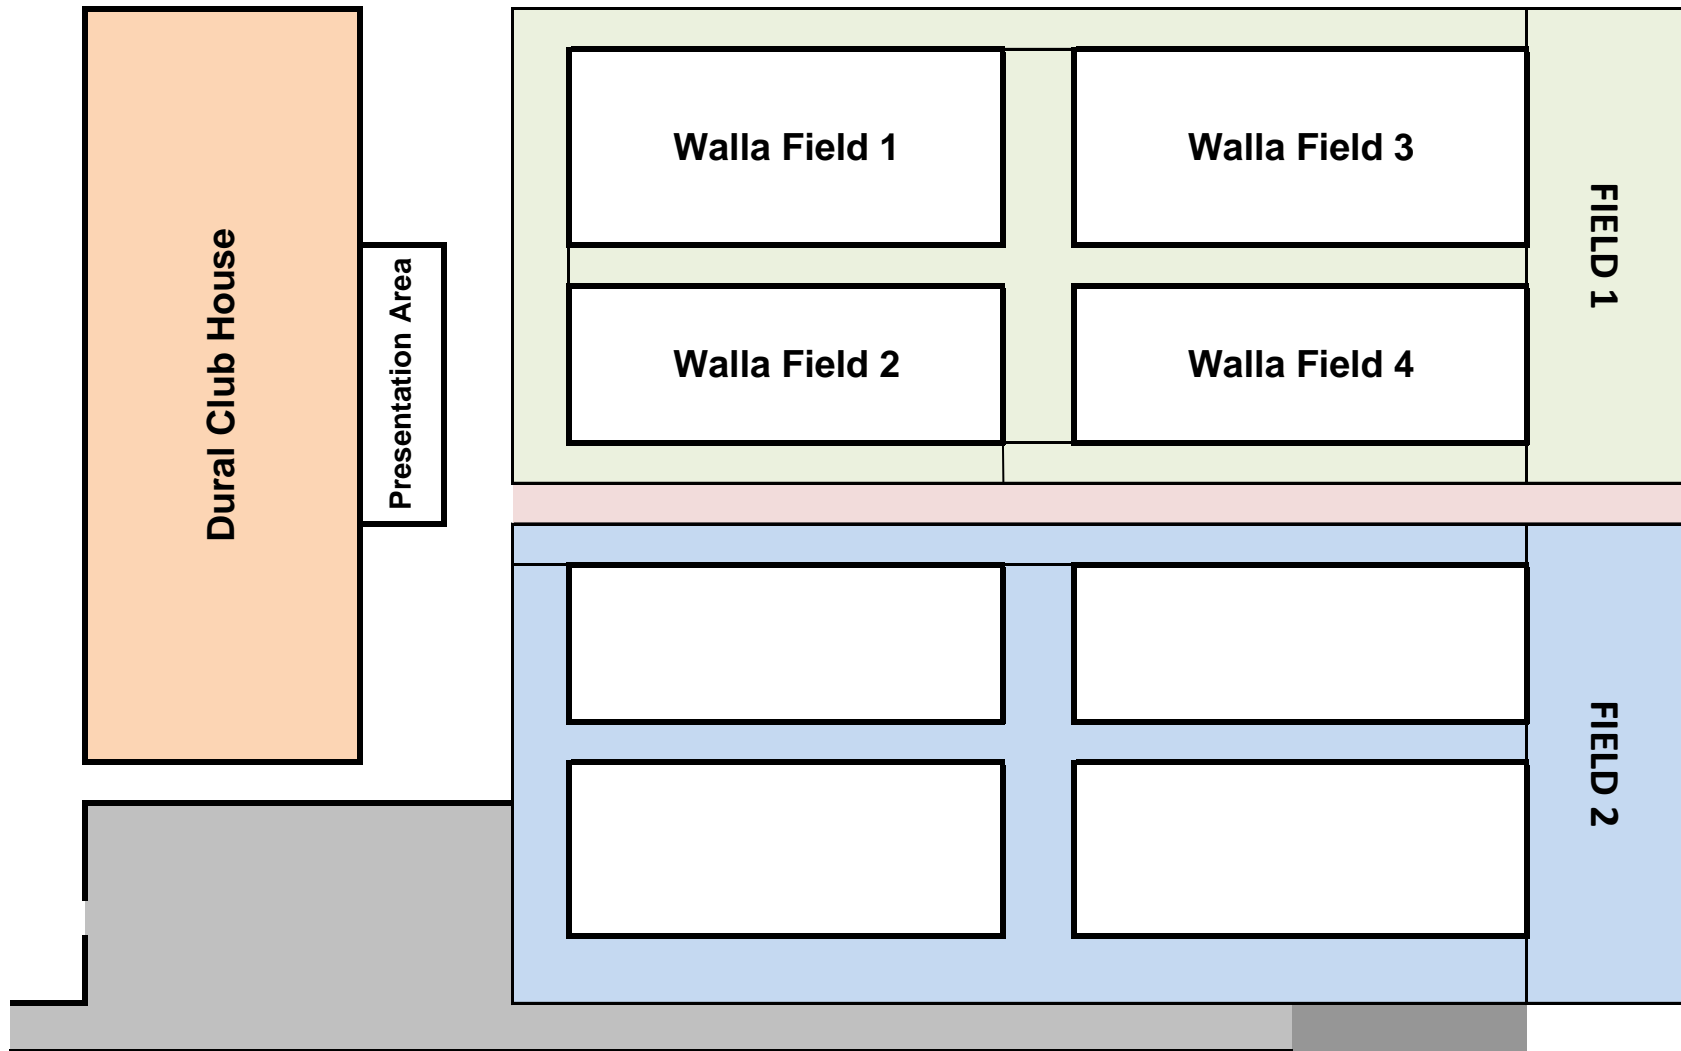

**T G MILNER:
FIELD SET UP FOR U6 U7 AGE GROUPS**