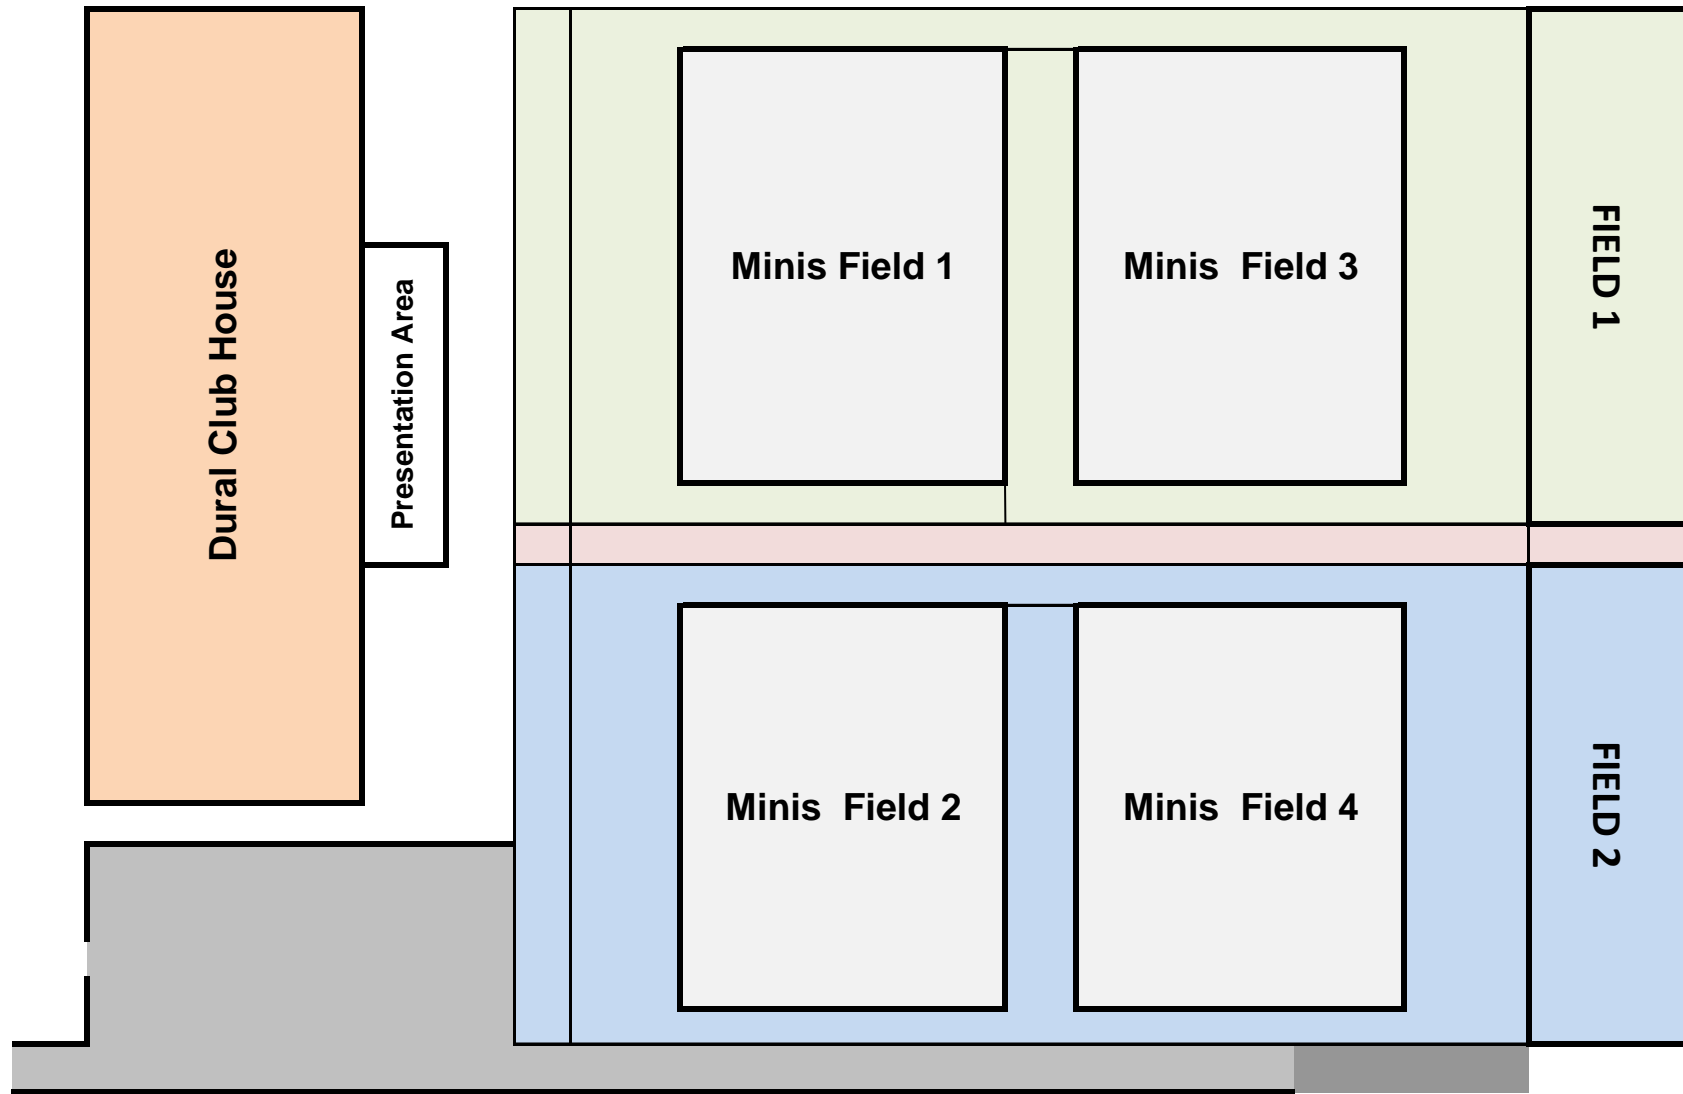

**T G MILNER:
FIELD SET UP FOR U6 U7 AGE GROUPS**