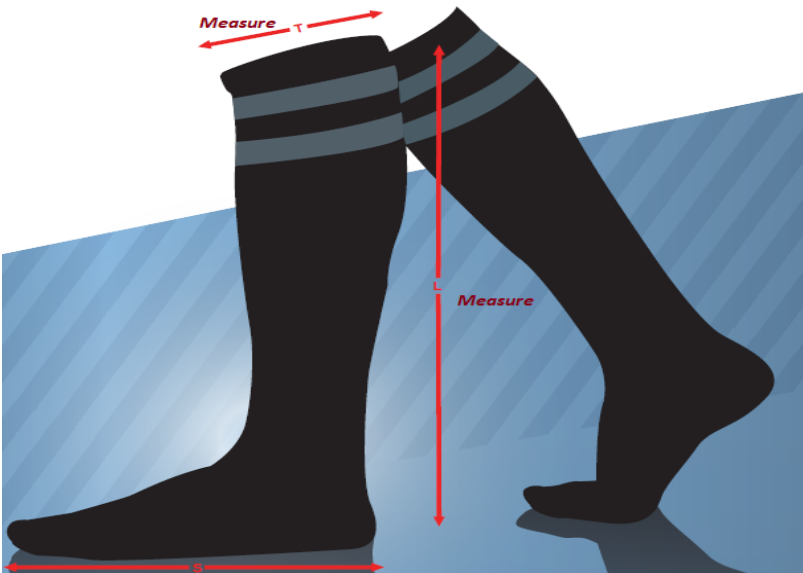

ITEMS			SIZE	QTY	COST	TOTAL
Shorts <i>Bottle green /gold</i>					$35.00	
SIZE	WAIST	HIP				
4	55 - 57cm	62 - 66cm				
6	57 - 59cm	66 - 70cm				
8	59 - 61cm	70 - 74cm				
10	61 - 63cm	74 - 80cm				
12	63 - 65cm	80 - 86cm				
14	65 - 67cm	86 - 92cm				
SIZE	WAIST	HIP				
XS	75 - 80cm	90 - 95cm				
S	80 - 85cm	95 - 100cm				
M	85 - 90cm	100 - 105cm				
L	90 - 95cm	105 - 110cm				
XL	95 - 100cm	110 - 115cm				
2XL	100 - 105cm	115 - 120cm				
3XL	105 - 110cm	120 - 125cm				
4XL	110 - 115cm	125 - 130cm				
5XL	115 - 120cm	130 - 135cm				
6XL	120 - 125cm	135 - 140cm				
7XL	125 - 130cm	140 - 145cm				

Socks <i>Bottle green /gold</i>				SIZE	QTY	COST	TOTAL
SIZE	CALF	LENGTH	SOLE			$20.00	
XXS	8	34	14				
XS	8	37	15				
S	9	40	18				
M	9	45	21				
L	10	50	24				
XL	10	54	27				
2XL	10	57	29				

Payment by DIRECT DEPOSIT NRRU 112879 127659081			Receipt No:	Total Cost	
Please use name as REFERENCE