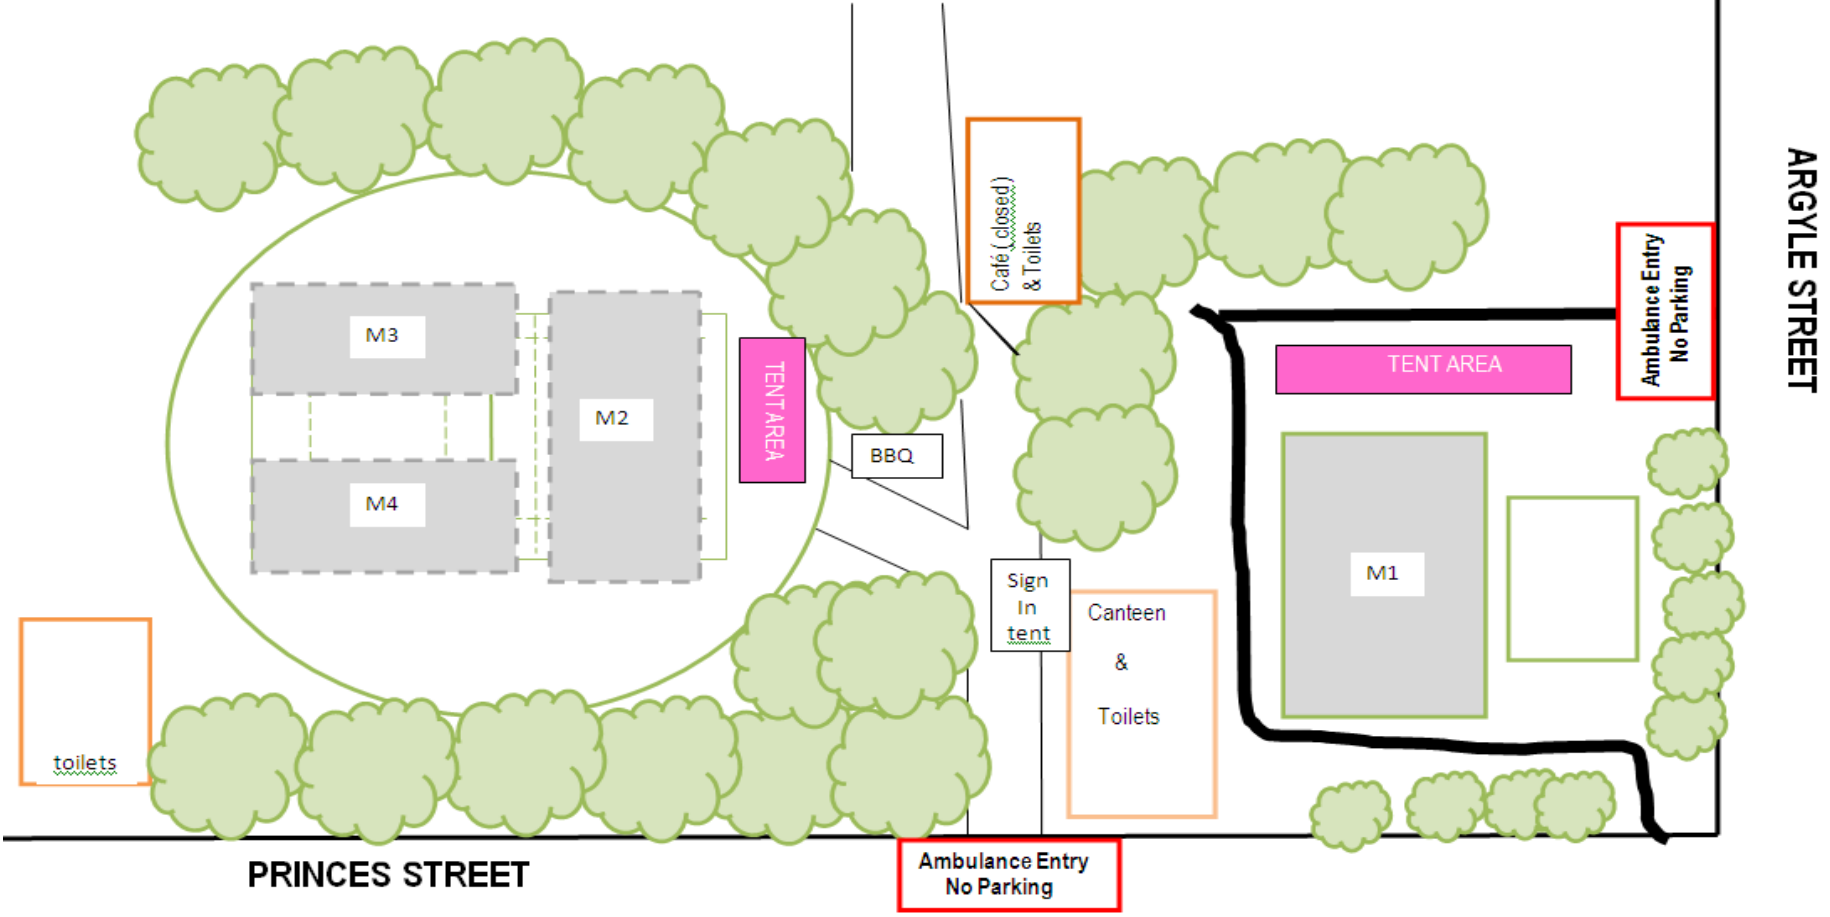

**RYDE INTERNATIONAL RUGBY ARENA
RYDE RUGBY GALA DAY, 25TH OF MAY 2019
MINIS FIELD LAYOUT**

TEAMS:

Clubs	U6	Team names	U7	Team Names	U8	Team Names	U9	Team names	TOT
Northern Barbarians	1	Northern Barbarians	1	Northern Barbarians	1	Northern Barbarians	1	Northern Barbarians	4
Dural	2	Blue, Sky	1	Dural	2	Blue, Sky	2	Blue, Sky	7
Central Eastwood			1	Central Eastwood			1	Central Eastwood	2
North Rocks	1	North Rocks	1	North Rocks	1	North Rocks	1	North Rocks	4
Redfield	1	Redfield	1	Redfield	1	Redfield	2	White, Red	5
RYDE	1	RYDE	1	RYDE	1	RYDE	1	RYDE	4
Hawkesbury			1	Hawkesbury			1	Hawkesbury	2
Norwest	2	Blue , Red	2	Blue , Red	1	Norwest	1	Norwest	6
Penrith RSL	1	Penrith RSL	1	Penrith RSL	1	Penrith RSL	1	Penrith RSL	4
Rooty Hill									0
Hills	2	Red,Black	2	Red,Black	3	Red,Black,White	2	Red,Black	9
Blue Mountains	1	Blue Mountains	1	Blue Mountains	1	Blue Mountains	1	Blue Mountains	4
Dundas									0
TOTALS	12		13		12		14		51

#