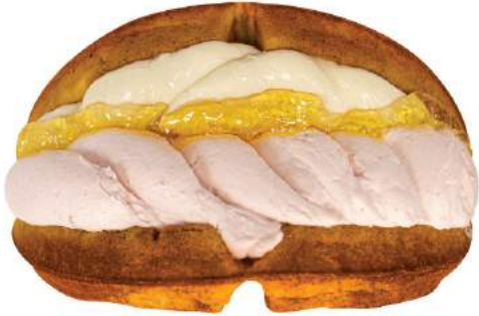

fascinating
 KISS
 waffle

Cookie & Cream

Chocolate

Mango

Strawberry

Honeydew

\$6.⁵⁰