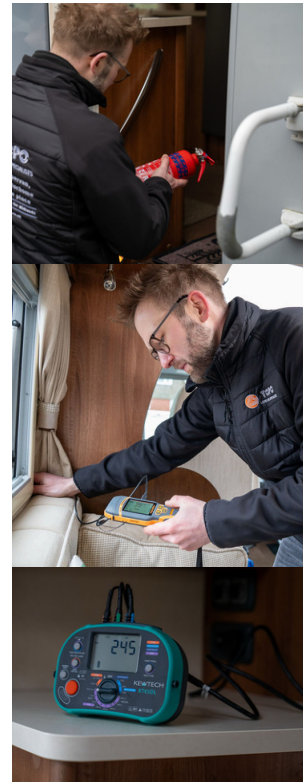

What Does A Habitation Service Include?

Our comprehensive habitation service inspection uses specialist equipment to produce a full report covering all critical areas of your vehicle. Here are some of the items included:

- **Gas Safety Check** – Carry out a gas leak test, testing gas appliances, pipework, and ventilation to ensure safe operation.
- **Electrical System Inspection** – Checking the 230v consumer unit RCD Trip times and ensuring all 12V and 230v systems are working safely and efficiently.
- **Damp & Ventilation Assessment** – Using our Protimeter Damp Tester we check for signs of damp or water ingress that can cause costly repairs.
- **Appliance Function Testing** – Checking the operation of heating, refrigeration, cooking appliances etc.
- **Fire & Safety Equipment Inspection** – Ensuring smoke alarms, carbon monoxide detectors and fire extinguishers are present, in date and in working order.
- **Water System Check** – Ensuring fresh and waste water systems are functioning properly and free from leaks.
- **Bodywork and exterior seal inspection** – Checking for any damage, wear, or signs of water ingress, allowing for timely remedial work to prevent further deterioration and avoid expensive repairs.
- **Chassis & Running Gear (for Caravans)** – Checking brakes, wheels, and suspension (included in caravan habitation service only).
- **Plus many other additional checks...**