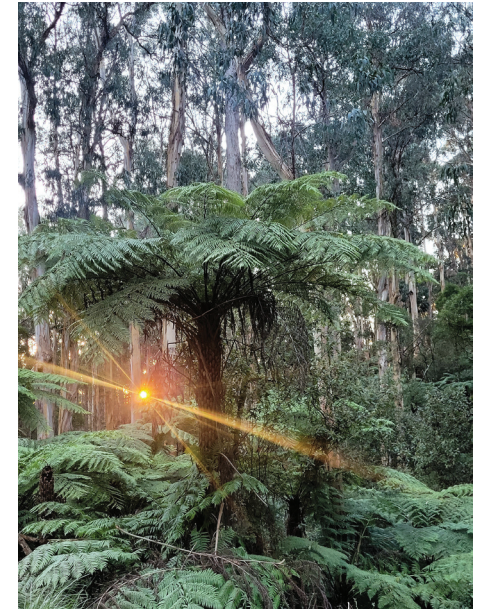

SALLY WILLIAMS
Punica Granatum
38cm x 38cm
Archival pigment on cotton rag
\$440 framed

JAMIE RANDALL
Doongalla at dusk
21 x 30cm
Photograph on Paper
\$200 framed

MARK WESTAWAY
Forest light
48 x 36cm
Archival pigment on silver rag
\$600 framed