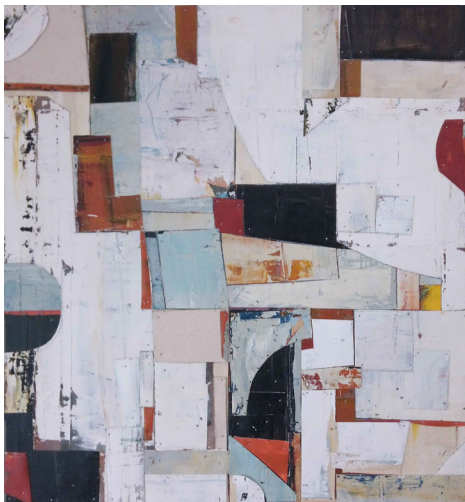

SALLY TOWNSEND
BEAUTIFUL WORLD
21 x 29.5cm
\$300 framed

DEAN WILLIAMS
MR. NOT ALL MEN
49cm x 37cm
Mixed media paper collage
\$150

KRISTY HRISTAKOS
I AM ME
30.5 x 30.5cm
Collage, Paint and Ink on canvas
\$500

STEVE ASIRVADEM
TOO HIGH FOR HEAVEN
Mixed media paper collage
\$500

CUT N PASTE

COLLAGE GROUP SHOW

EXHIBITION CATALOGUE
OCTOBER 3 - 22

NATALIE LATHAM
NEVER TRADE YOUR PEACE TO BE RIGHT.
Mixed media, paint, paper, gold leaf
29 x 21cm
\$TBC

FEE BEE
HEAVENLY GAZE
22 X 39cm.
Mixed Media on trowel
\$240

LANA DE JAGER
SUMMER
Solarplate Etching collage with Emma Jennings' Giclee print
137 x 42 cm
\$700

JOY SERWYLO
UNTITLED
10 X 60cm
paper, ink collage
TBC\$

VICKI SINGLETON
NECKLACE
55 X 44cm
mixed media paper
\$320 framed

STEPHEN GLOVER
MIXED EMOTIONS
62 X 60cm
cut oil paint on board
\$600

RAIN WHITE
CONJUNCTION OF EARTH
Etching and collage on paper
73 x 60cm
\$1250 Framed