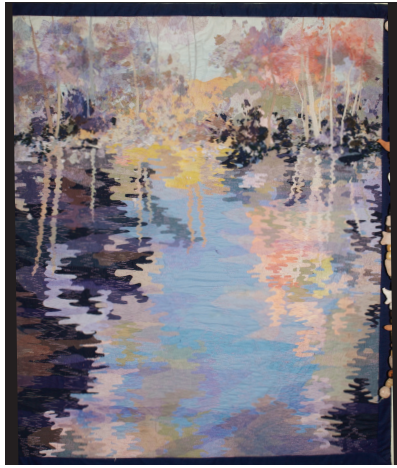

Four local textile artists combine forces to unveil a wonderment of textures, tones and techniques. A bowerbird wight, a technologist, a visionary survivalist and an alchemist showcase work from their years of devotion to a craft.

# JOY SERWYLO

UNTITLED  
fabric  
120 x 150cm  
\$1900

UNTITLED  
fabric  
65 x 95cm  
\$850 framed

WAR & PEACE & THE VESSELS  
OF SELF DESTRUCTION  
100 x 200cm  
fabric, wood wire  
\$1500

UNTITLED  
fabric  
90 x 120cm  
\$1600