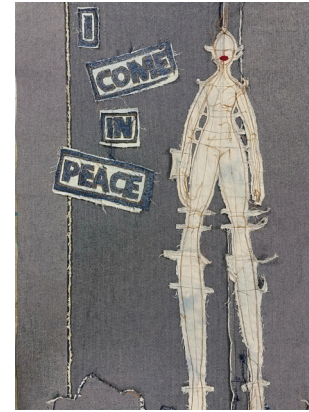

# JOY SERWYLO

UNTITLED  
fabric  
120 x 150cm  
\$1900

UNTITLED  
fabric  
65 x 95cm  
\$850 framed

WAR & PEACE & THE VESSELS  
OF SELF DESTRUCTION  
100 x 200cm  
fabric, wood wire  
\$1500

UNTITLED  
fabric  
90 x 120cm  
\$1600

# JOHN DUKE

I COME IN PEACE  
100% Cotton denim (recycled)  
Wall art 94cm x 155cm \$790

THE LODGE  
Framed textured faux fur  
61cm x 76cm \$490

THE ALPS  
Framed textured faux fur  
61cm x 76cm \$490

GRAPE BLACK  
35 x 270cm  
\$129