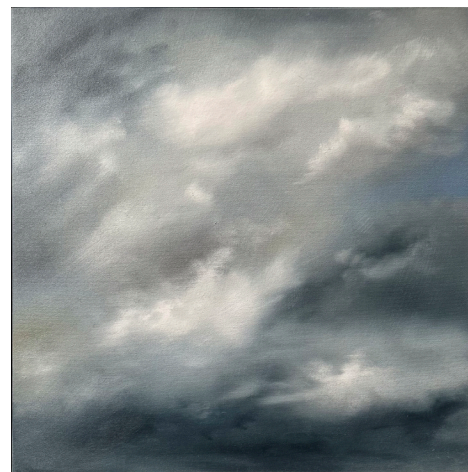

Havoc
oil on canvas in oak
103 x 103 x 6cm \$2490

Wayfarer

oil on canvas in oak
43 x 43 x 6cm \$690

sold

Serein

oil on canvas in oak
43 x 43 x 6cm \$690

Distilled

oil on canvas in oak
28 x 28 x 6cm \$440

Elysian

oil on canvas in oak
28 x 28 x 6cm \$440

Figment

oil on canvas in oak
28 x 28 x 6cm \$440

Sonder

oil on canvas in oak **sold**
23 x 23 x 6cm \$350

Shelter

oil on canvas in oak
43 x 43 x 6cm \$690

Squally

oil on canvas in oak
43 x 43 x 6cm \$690

Reverie

oil on canvas in oak
18 x 33 x 6cm \$350

Seraphic

oil on canvas in oak
18 x 33 x 6cm \$350

sold

The Only Way Out is Through