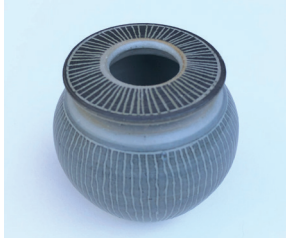

**UP
GALLERY
SASSAFRAS**

GLENN ENGLAND

seed bank 1
\$130

seed bank 2
\$110

seed bank 3
\$110

poppy pod vessel
green
\$75

poppy pod vessel
grey
\$70

poppy pod vessel
pattern
\$75