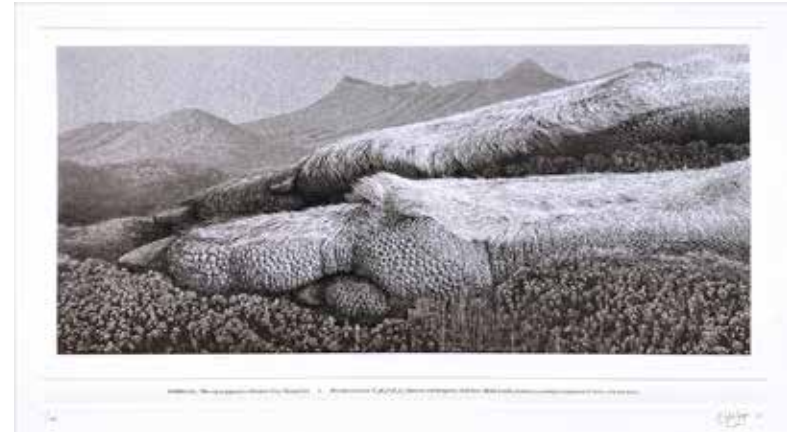

Lino Cut Print, Edition of 10
Image: 38x55cm,,
Paper: 57x76
\$580

CHRIS LAWRY

UNPLUGGED

Solarplate etching on 100% cotton rag.
Size: 115 x 78.5 cm
Edition of 30
\$1200

UNSETTLED

Solarplate etching on
100% cotton rag.
Chine-collé. A la poupée.
Watercolour.
72 x 44cm
Edition of 20
\$720

HOUSE FLY

Solarplate etching on
100% cotton rag.
Chine-collé. A la poupée.
30 x 11cm
Edition of 20
\$220

EASTERN GREY KANGAROO

Solarplate etching & a la poupée on 100% cotton rag.
Size: 36 x 51 cm
Edition of 20
\$520