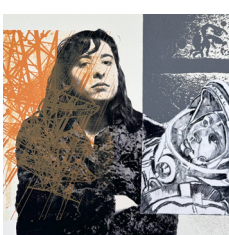

SUPERIMPOSED2024

Pricelist & artwork details

Brenda Page
Collage. Silkscreen

Chris A'Vard Britton
Monoprint.

\$500

Brenda Page
Collage. Silkscreen

Chris A'Vard Britton
Monoprint.

\$500

\$500

Mark Westaway
Silkscreen

Lana de Jager
Solarplate etching

\$500

Mark Westaway
Silkscreen

Lana de Jager
Handmade paper. Acrylic.

\$400

Rain White
Silkscreen. Collage.

Brenda Page
Lino cut.

\$500

Rain White
Etching. Silkscreen. Collage.

Brenda Page
Lino cut.

\$500

Rain White
Etching. Silkscreen. Collage.

Brenda Page
Lino cut.

\$500

Rain White
Silkscreen. Collage.

Brenda Page
Lino cut.

\$300