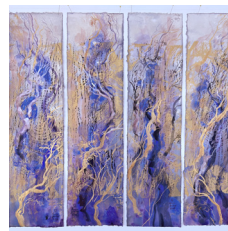

Brenda Page
Collage. Silkscreen

Chris A'Vard Britton
Monoprint.

\$500

Chris A'Vard Britton
Collage.

Rain White
Etching. Linoprint.

\$500

Chris A'Vard Britton
Collage.

Rain White
Etching. Linoprint.

\$500

Chris A'Vard Britton
Collage.

Rain White
Etching. Linoprint.

\$500

Chris Lawry
Lino print.

Jo Horswill
Botanical contact print.

\$500

Chris Lawry
Lino print.

Jo Horswill
Aluminium plate etching.

\$500

Chris Lawry
Lino print.

Jo Horswill
Mono print on hand made
Kozo paper.
\$500

Emma Jennings
Watercolour

Mark Westaway
Silkscreen

\$490

Emma Jennings
Watercolour