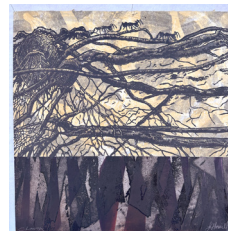

SUPERIMPOSED2024

Pricelist & artwork details

Brenda Page
Collage. Silkscreen

Chris A'Vard Britton
Monoprint.

\$500

Brenda Page
Collage. Silkscreen

Chris A'Vard Britton
Monoprint.

\$500

Brenda Page
Collage. Silkscreen

Chris A'Vard Britton
Monoprint.

\$500

Chris A'Vard Britton
Collage.

Rain White
Etching. Linoprint.

\$500

Chris A'Vard Britton
Collage.

Rain White
Etching. Linoprint.

\$500

Chris A'Vard Britton
Collage.

Rain White
Etching. Linoprint.

\$500

Chris Lawry
Lino print.

Jo Horswill
Botanical contact print.

\$500

Chris Lawry
Lino print.

Jo Horswill
Aluminium plate etching.

\$500

Chris Lawry
Lino print.

Jo Horswill
Mono print on hand made
Kozo paper.
\$500

Emma Jennings
Watercolour

Mark Westaway
Silkscreen

\$490

Emma Jennings
Watercolour