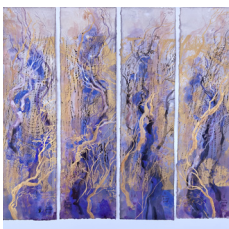

Brenda Page
Collage. Silkscreen

Chris A'Vard Britton
Monoprint.

\$500

Chris A'Vard Britton
Collage.

Rain White
Etching. Linoprint.

\$500

Chris A'Vard Britton
Collage.

Rain White
Etching. Linoprint.

\$500

Chris A'Vard Britton
Collage.

Rain White
Etching. Linoprint.

\$500

Chris Lawry
Lino print.

Jo Horswill
Botanical contact print.

\$500

Chris Lawry
Lino print.

Jo Horswill
Aluminium plate etching.

\$500

Chris Lawry
Lino print.

Jo Horswill
Mono print on hand made
Kozo paper.
\$500

Emma Jennings
Watercolour

Mark Westaway
Silkscreen

\$490

Emma Jennings
Watercolour

Mark Westaway
Silkscreen

\$490

Emma Jennings
Watercolour

Mark Westaway
Silkscreen

\$490

Emma Jennings
Watercolour

Mark Westaway
Silkscreen

\$490