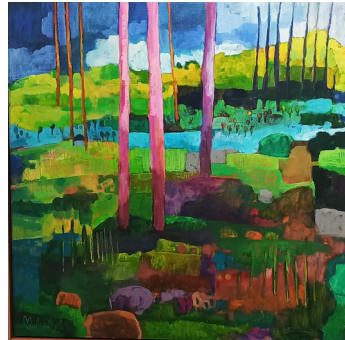

ALICIA CORNWELL
RED GUM BLOSSOM ON
LIGHT AUSTRALIANA
oil on canvas
79 X 55cm
\$1200

JOHN DUKE
HELLO BOSS
acrylic and pastel on paper
94 x76cm framed
\$980 framed

LIBERTY FINN
KALLISTA EARLY MORNING
Oil and Acrylic on board
50 x 50cm
\$620

ELIZABETH COGLEY
EASTERN ROSELLA
Pencil on Illustration Board
19 x 20 cm
\$350 framed

EMILY LOWE
FLYING THROUGH
Acrylic on canvas
91 x 76cm
\$1950 framed

CHES MILLS
SPRING JOY
ink & gouache on paper
55 x 38cm
\$675 framed

SPRING

SALON

EXHIBITION CATALOGUE
AUGUST 22 - SEPT 16

CATHY SOFARNOS
PINK RAINCOAT
90 x 140cm
Acrylic, Oil Stick,
Spray Paint on Canvas
\$1850

PRUE CROME
COLOUR FIELD #25
180 x 120cm
oil on canvas
\$2750

TRACEY ROBERTS
TRANSCENDENCE
Archival pigment inks on
stretched canvas
80 x 27cm
\$780