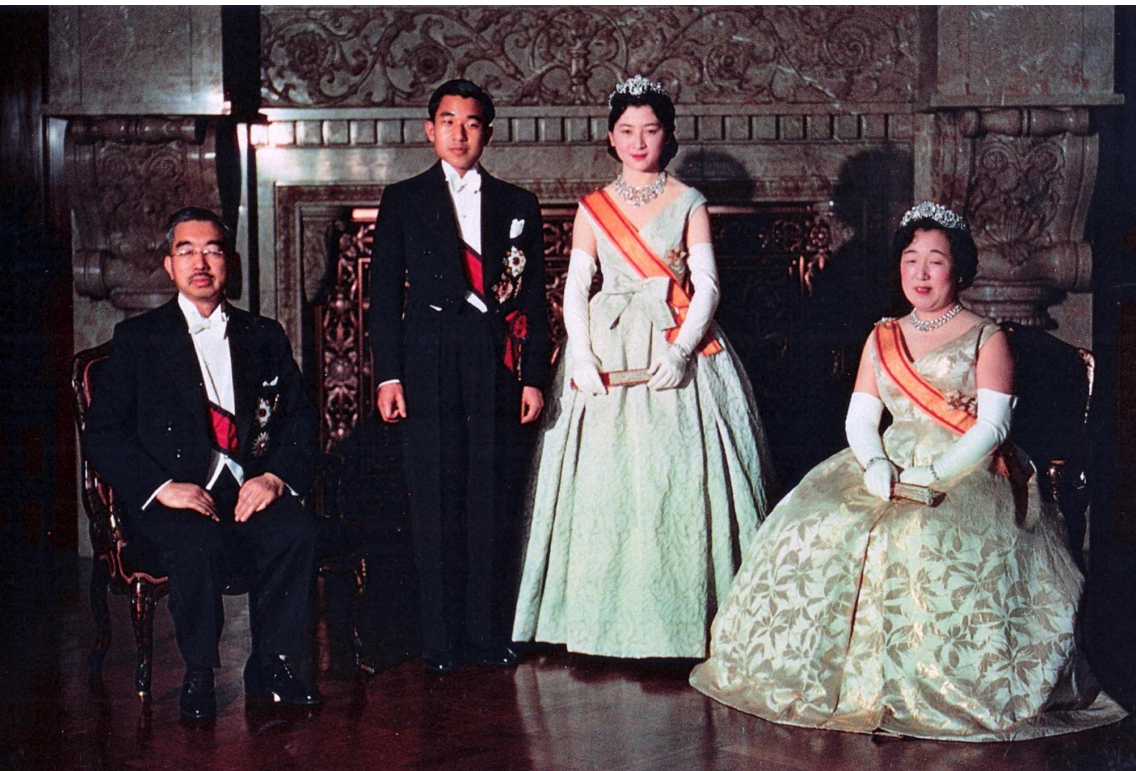

1964

Marriage of Prince