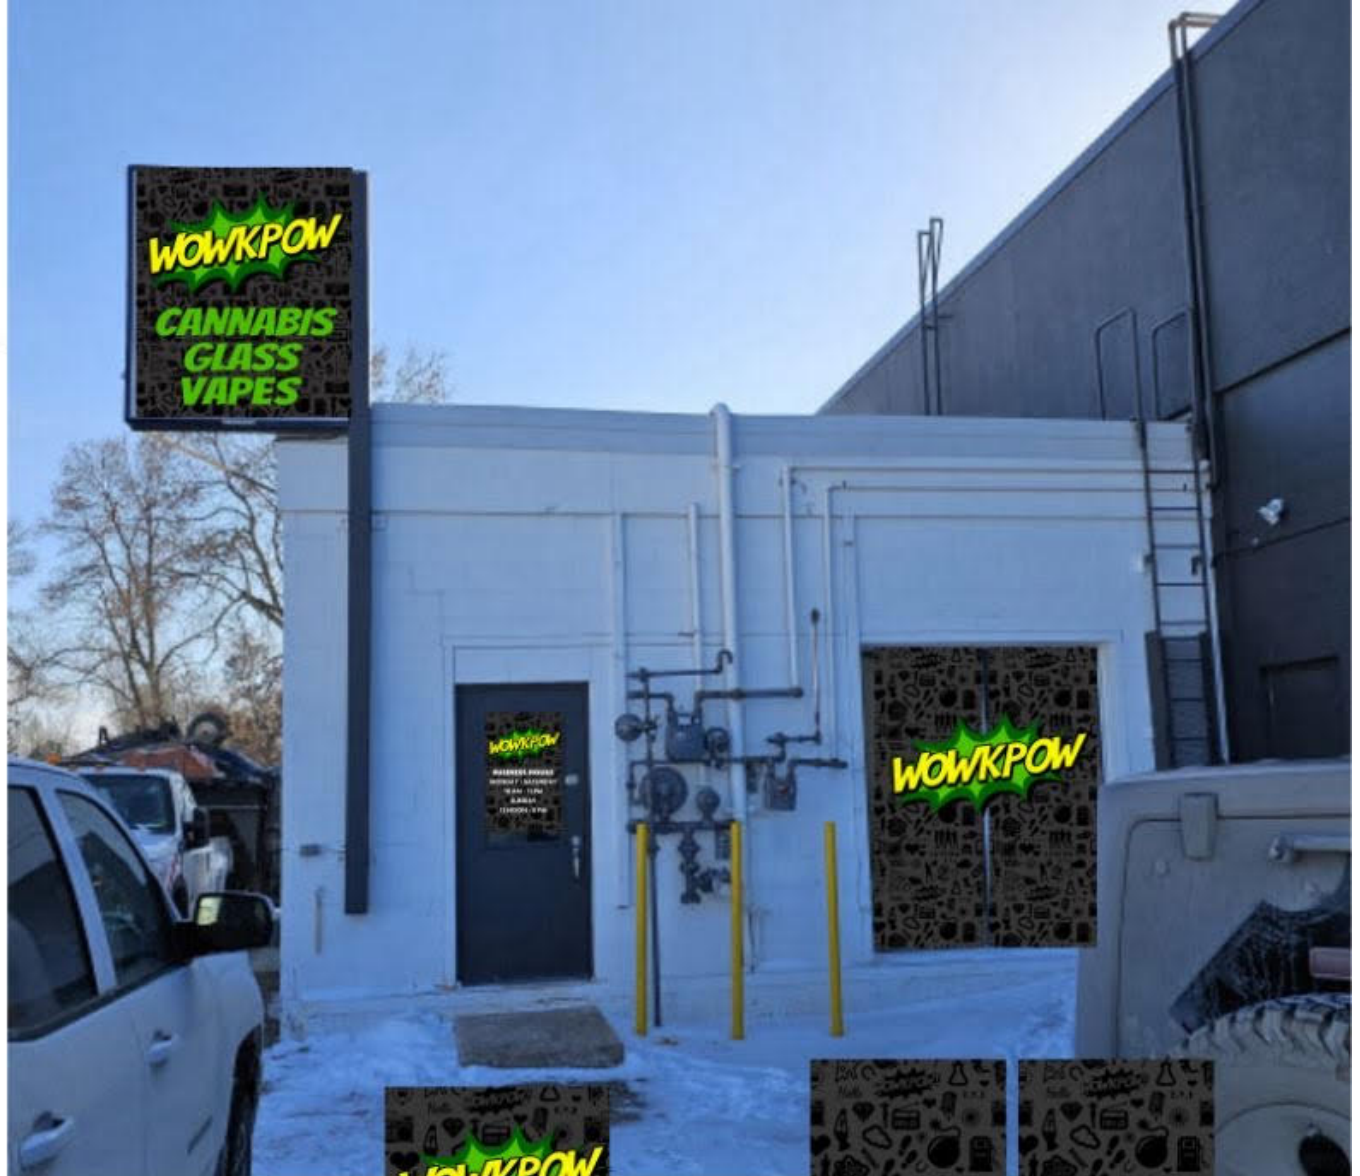

upper sign frame

entry door

side windows