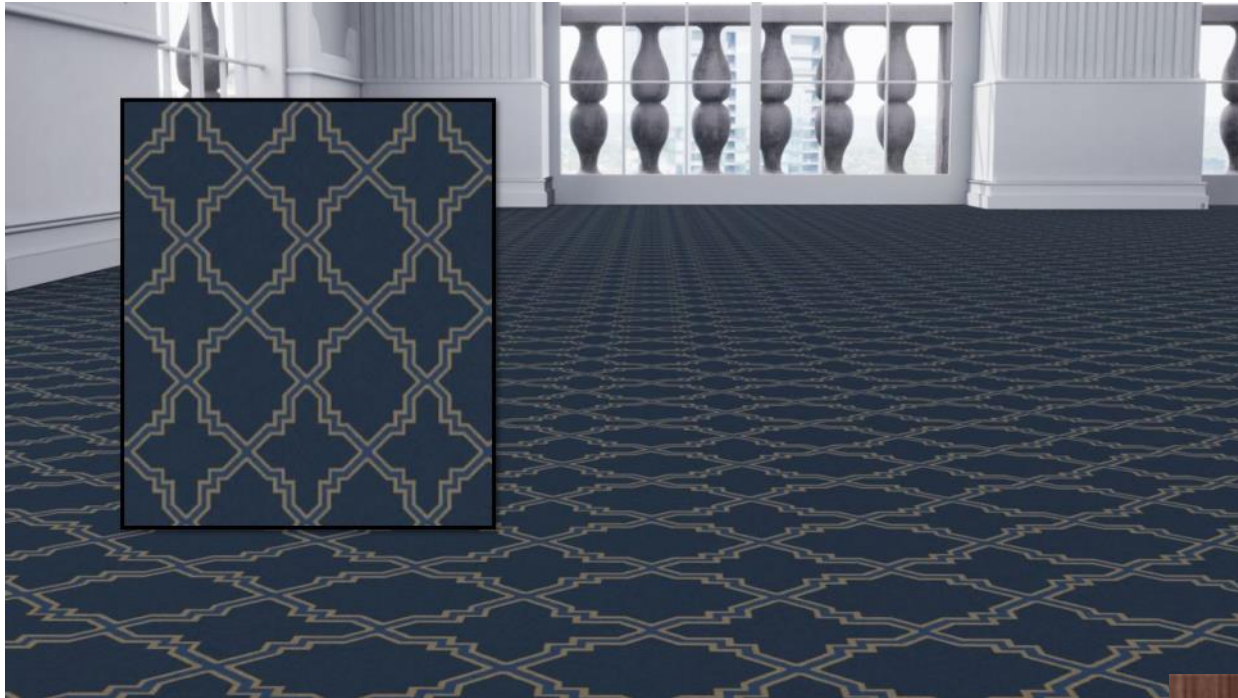

From the Sweet Tea Collection

Black Walnut

Solid vinyl planking (LVT) with a 20-year commercial warranty. Comes in 6" x 48" planks and is sold by the box. Suited to direct glue installation.

Item S-436

From the Sweet Tea Collection

Sunday Dinner Broadloom Carpet

This carpet is the foundation for our Sweet Tea Collection. Just enough pattern to add interest - and just enough color to ground the design. 140sy minimum for best pricing on this custom colored carpet.

Made in the USA

Item S-434