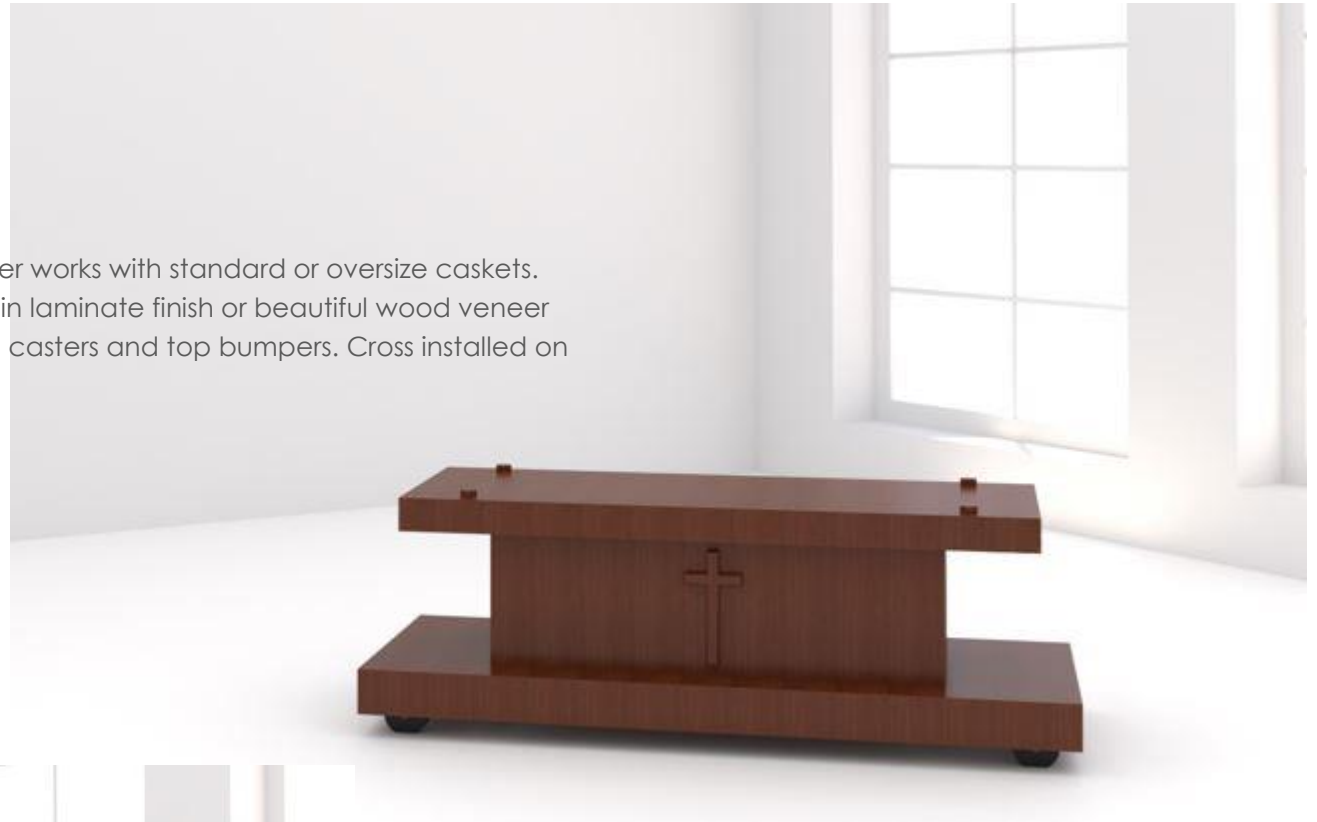

From the Sweet Tea Collection

Fairfax Casket Bier

Updated classic design, The Fairfax Casket Bier works with standard or oversize caskets. Durable textured Hampton Walnut wood grain laminate finish or beautiful wood veneer construction, each with 365-degree industrial casters and top bumpers. Cross installed on one side.

Made in the USA

Dimensions: 62.5w 24d 21-3/8h

Items S-440L (laminated) or S-440V (wood veneer)

From the Sweet Tea Collection

Fairfax Baby Bier & Urn Table

All Fairfax chapel equipment work together to create a uniform look. The Fairfax Baby Bier also serves as an Urn Table with ample horizontal surface. Available in either Hampton Walnut wood grain laminate or wood veneer. Cross installed on one side.

Made in the USA

Dimensions 48w 30d 38.25h

Item S-442L (laminated) or S-442V (wood veneer)