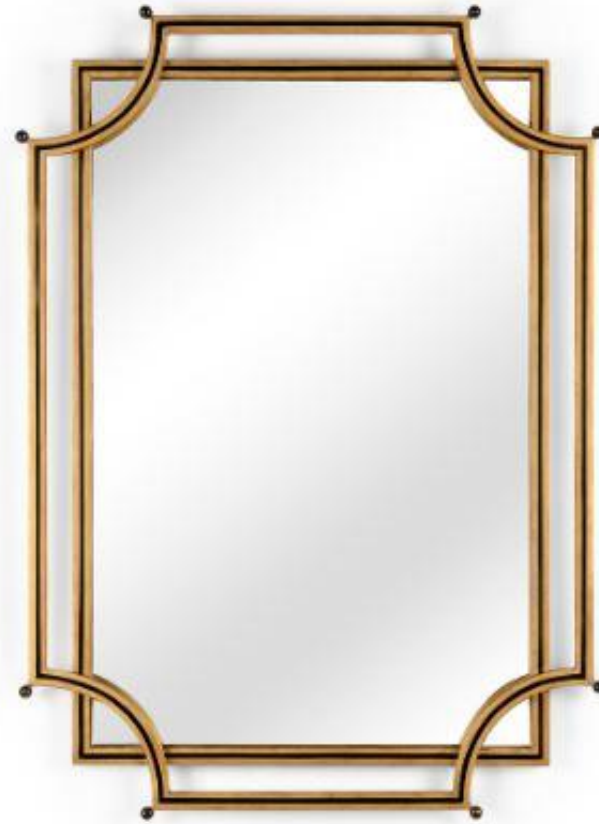

Item S-418

Artist Lamp

Antique gold leaf on natural white marble base, the Artist Lamp pairs wonderfully with the Continental End Table or Continental Round Lamp Table. Uses one 100w, 3-way bulb (or LED equivalent).

Dimensions: 8.8w 5.5d 29.8h

Item S-416

From the Sweet Tea Collection

Cathedral Church Mirror

Features two metal frames stacked for added dimension. Shaped gold frame with a black accent. Hang with anchors.

Dimensions 33w 2d 45h

Item S-419

From the Sweet Tea Collection

Trumeau Building Mirror

Hand painted oil with gilded frame and beveled mirror. Hang with anchors.

Dimensions 27.5w 52h

Item S-420

From the Sweet Tea Collection