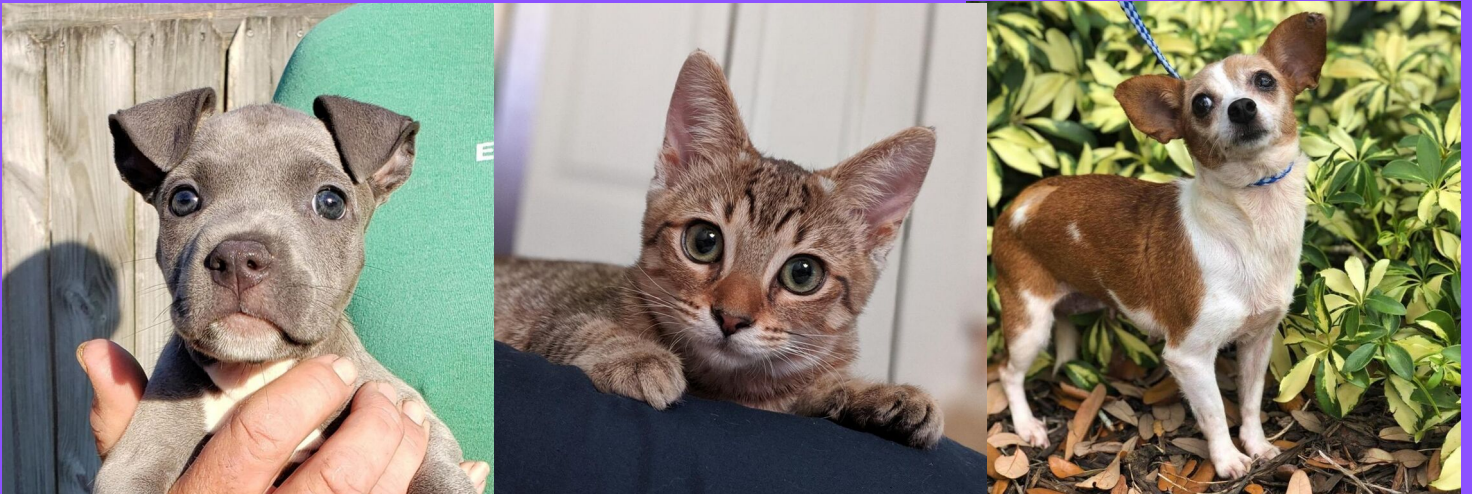

RESCUE STATS

TAKE A LOOK AT ALL OF THE LIFE SAVING YOU HAVE HELPED ACCOMPLISH!

STATS FOR SEPTEMBER

Total adoptions: 87
57 canines, 30 felines

CURRENT RESIDENTS

105 canines, 44 felines

2019 SO FAR

Total adoptions: 768
536 canines, 236 felines

**ONLY 232 MORE
TO MEET OUR GOAL OF
1000!**