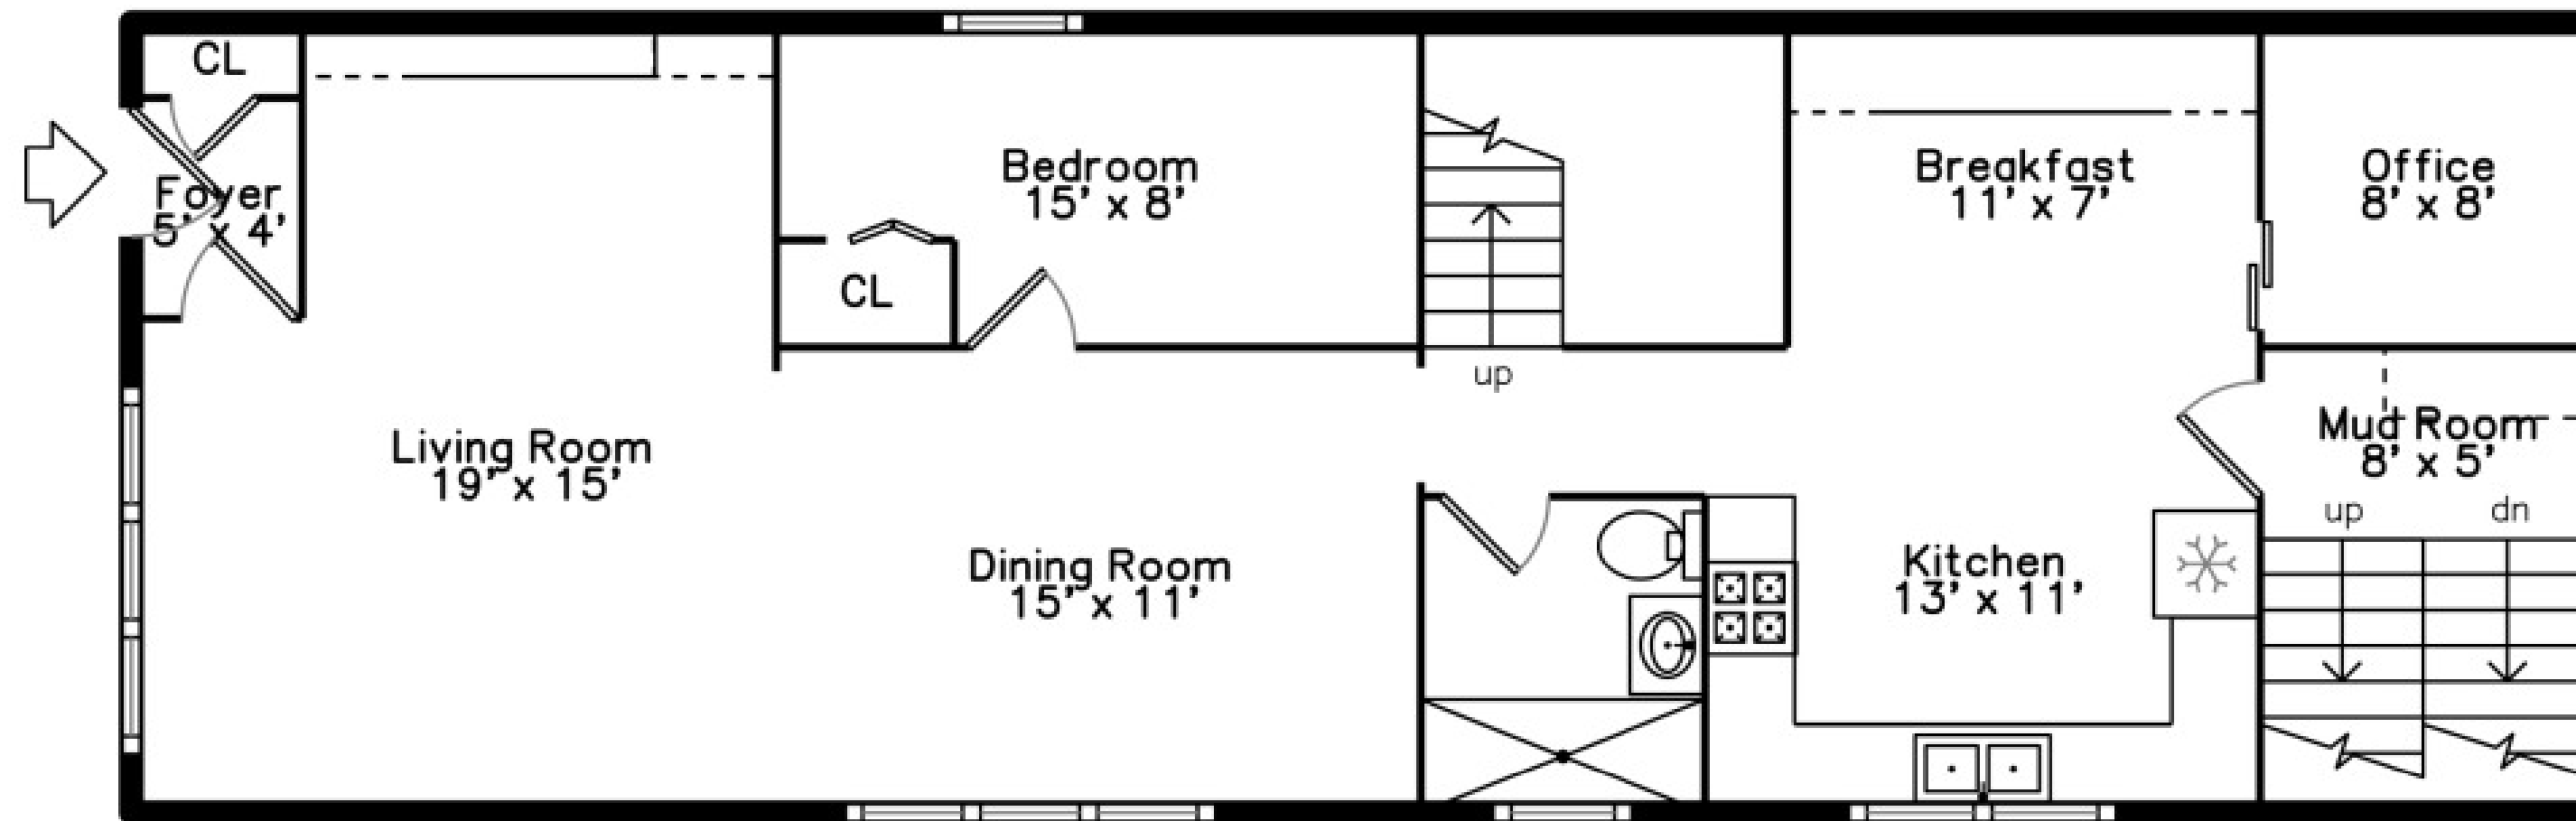

Upper

Main

2226 West Erie Street
Chicago, IL 60612