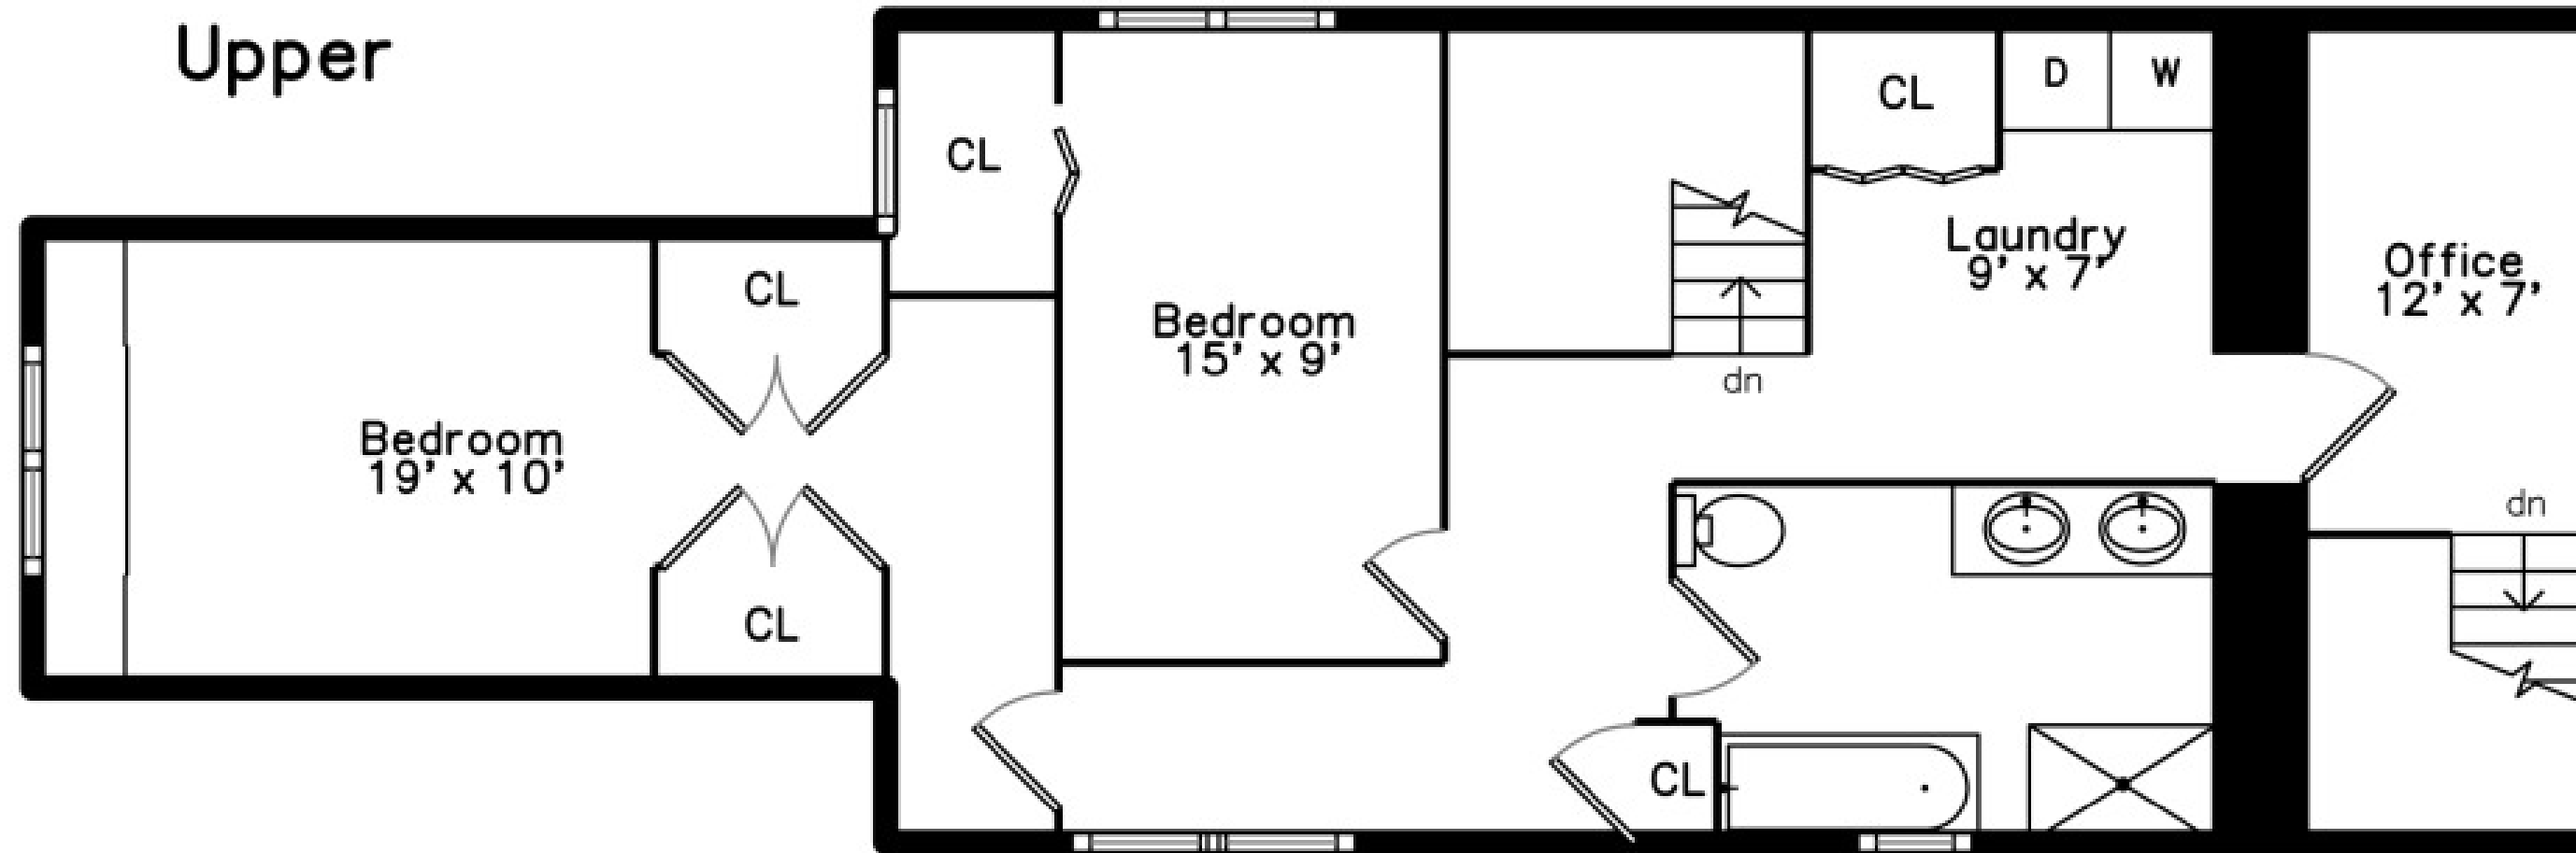

Upper

Main

2226 West Erie Street
Chicago, IL 60612