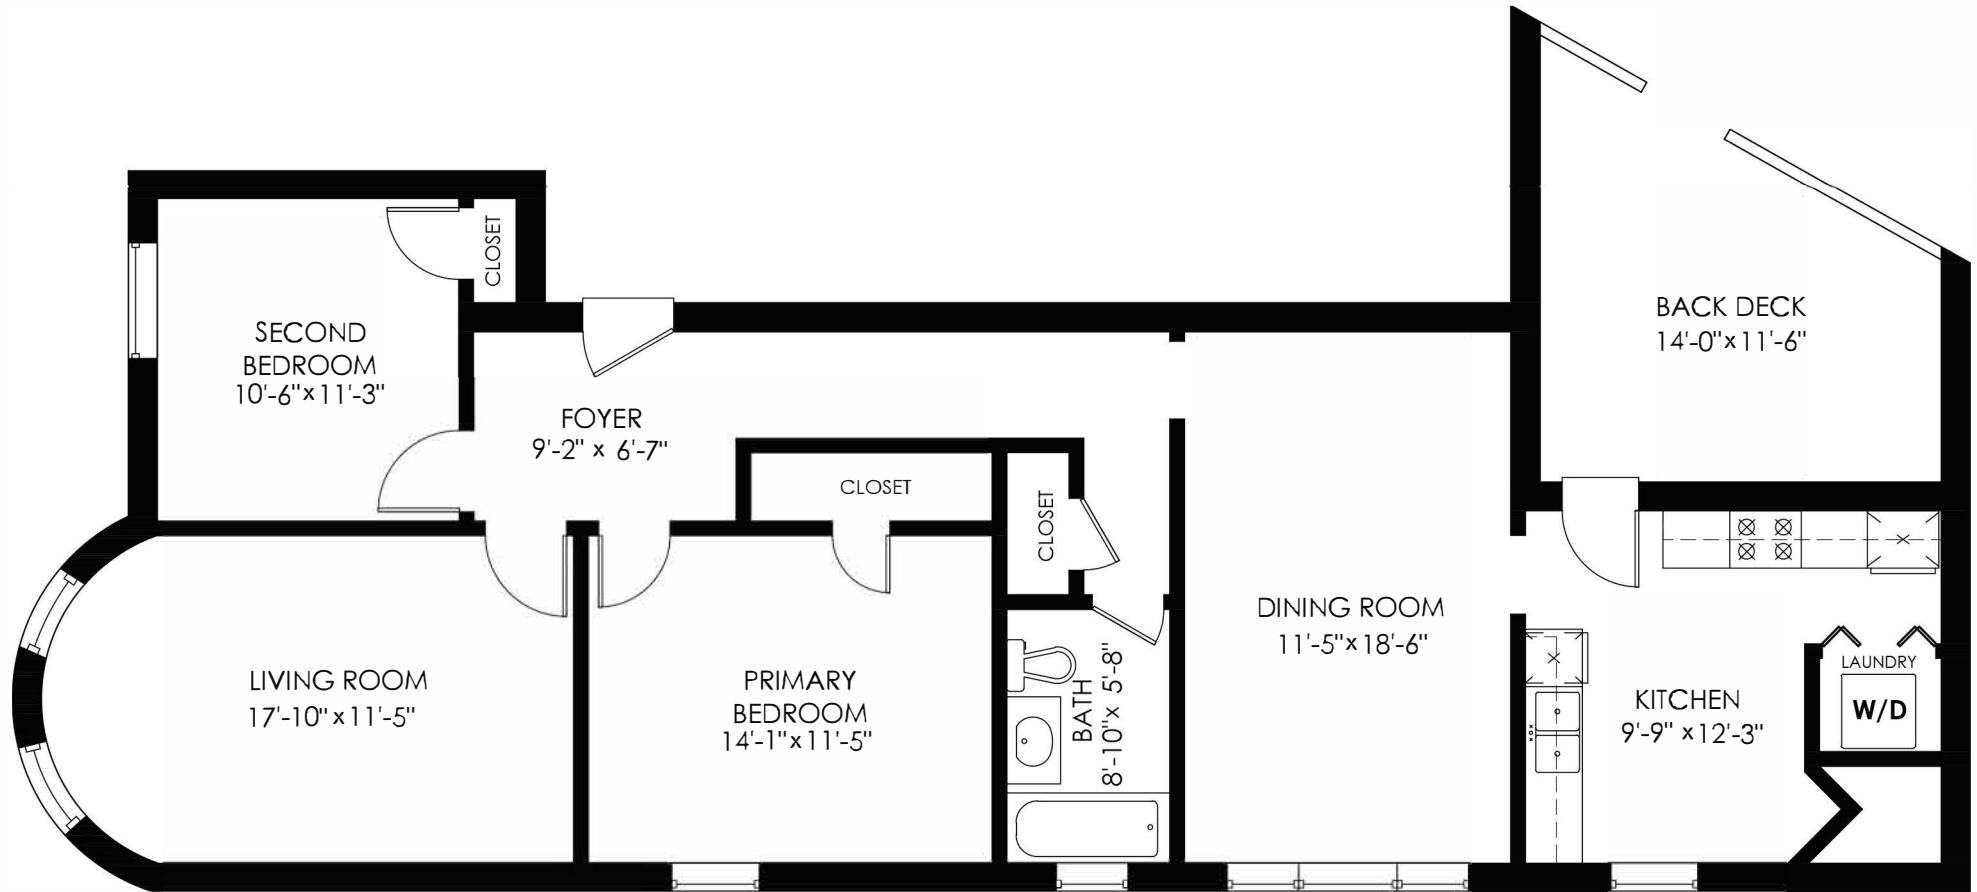

923 W. SHERIDAN UNIT 2

FLOOR FLOOR: 1,149SQ. FT
EXCLUDED AREA: BACK DECK