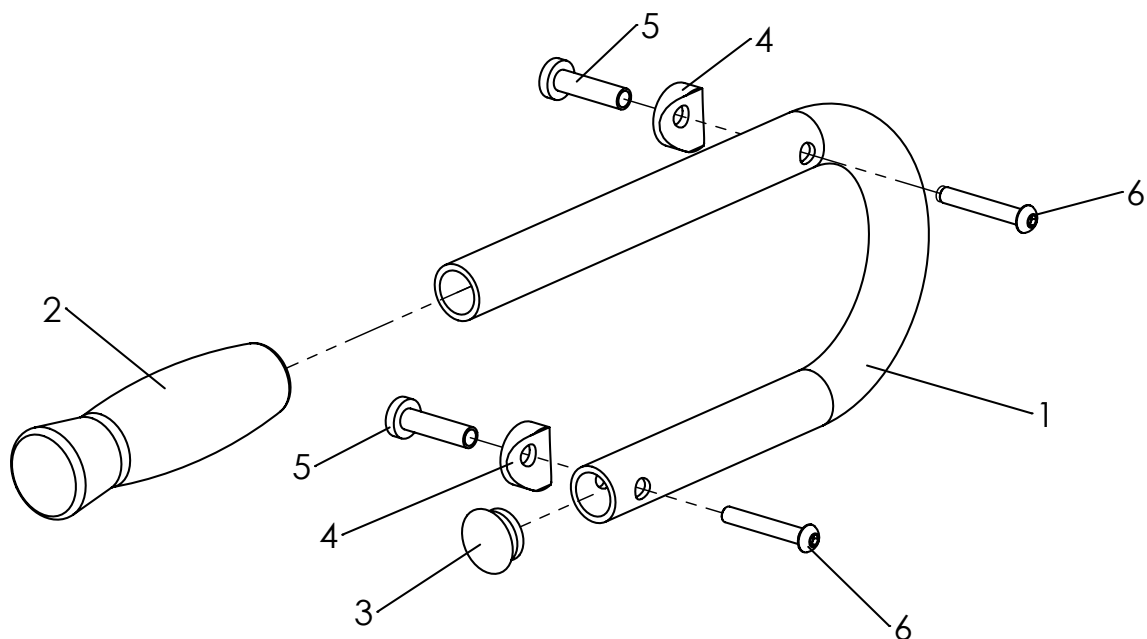

Spare parts

Pos	Article number	Articel description	Quantity	Unit
1-6	3004-1320E-000	Guide handle, complete	1	Pc.
1	3004-1321-000	Guide handle	1	Pc.
2	1143-0004	Handle grip black d22 x 120	1	Pc.
3	1141-0009	Ribbed insert 25x1-2,5	1	Pc.
4	1111-0012	Saddle washer PA black 24x8.4x3	2	Pc.
5	3004-1335	Spacer bushing guide handle	2	Pc.
6	1029-0640	Button head socket screw M6x40	2	Pc.