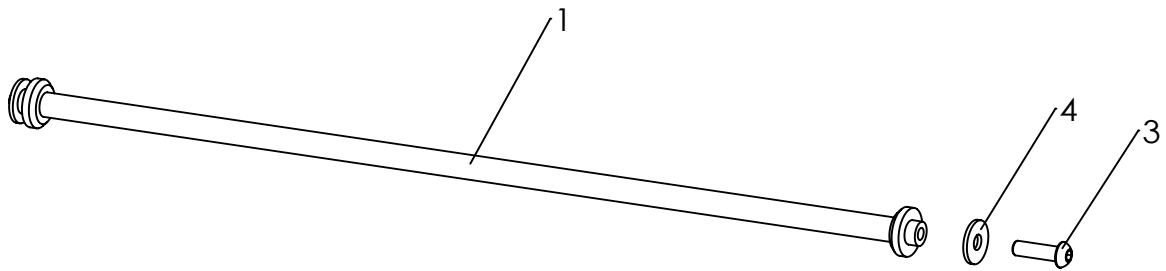

Spare parts

Pos	Article number	Articel description	Quantity	Unit
1-5	3004-1440E-032	Reduction set by one size	1	Set
1	3231-1511E-032	Seat Adapter plate left with scantling bearing	1	Pc.
	3231-1512E-032	Seat Adapter plate right with scantling bearing	1	Pc.
2	1024-0650	Hexagon socket countersunk head screw M6x50	6	Pc.
3	3274-7314	Spacer bushing 20 x 6.2 x 5	24	Pc.
4	1051-0006	Washer A6,4	6	Pc.
5	1042-0006	Hexagon nut self-locking M6	6	Pc.

Size 2 reduced to size 1

Size 1 reduced to Mini 1

Spare parts

Pos	Article number	Articel description	Quantity	Unit
1-16	3005-1410E-000	Seat bearing plate, left, size 2, complete	1	Pc.
	3005-1420E-000	Seat bearing plate, right, size 2, complete	1	Pc.
1-4	3005-1411E-000	Seat bearing plate, left	1	Pc.
	3005-1421E-000	Seat bearing plate, right	1	Pc.
2	3231-1516	Scantlings bearing	1	Pc.
3	1055-0005	Washer A5,3	2	Pc.
4	1062-0516	Blind rivet F5x16	2	Pc.
5	3231-1514	Latch ramp	2	Pc.
6	1113-0051	Washer PA 6,4x15x5	1	Pc.
7	1024-0620	Hexagon socket countersunk head screw M6x20	3	Pc.
8	3231-1513-006	Scantlings rail	1	Pc.
9	1024-0510	Hexagon socket countersunk head screw M5x10	1	Pc.
10	3004-1344	Guide shaft seat bearing short	1	Pc.
11	1113-0050	Washer PA 10x21x1	2	Pc.
12	1029-6001	Button head socket screw,Tufflock M6x12	2	Pc.
13	3231-1515	Bearing axle swivel arm short	2	Pc.
14	1111-0006	Saddle washer PA black 28x8.4x5	2	Pc.
15	3004-1342	Bearing guide spacer, shaft short	1	Pc.
16	1049-0068	BILOC-nut M6	3	Pc.

Spare parts

Pos	Article number	Articel description	Quantity	Unit
1-3	3004-1430E-032	Cross strut Cobra size 1, complete	1	Pc.
	3005-1430E-032	Cross strut Cobra size 2, complete	1	Pc.
1	3004-1430-032	Cross strut Cobra size 1	1	Pc.
2	3005-1430-032	Cross strut Cobra size 2	1	Pc.
3	1029-0620	Button head socket screw M6x20	2	Pc.
4	1055-0006	Washer A6,4	2	Pc.