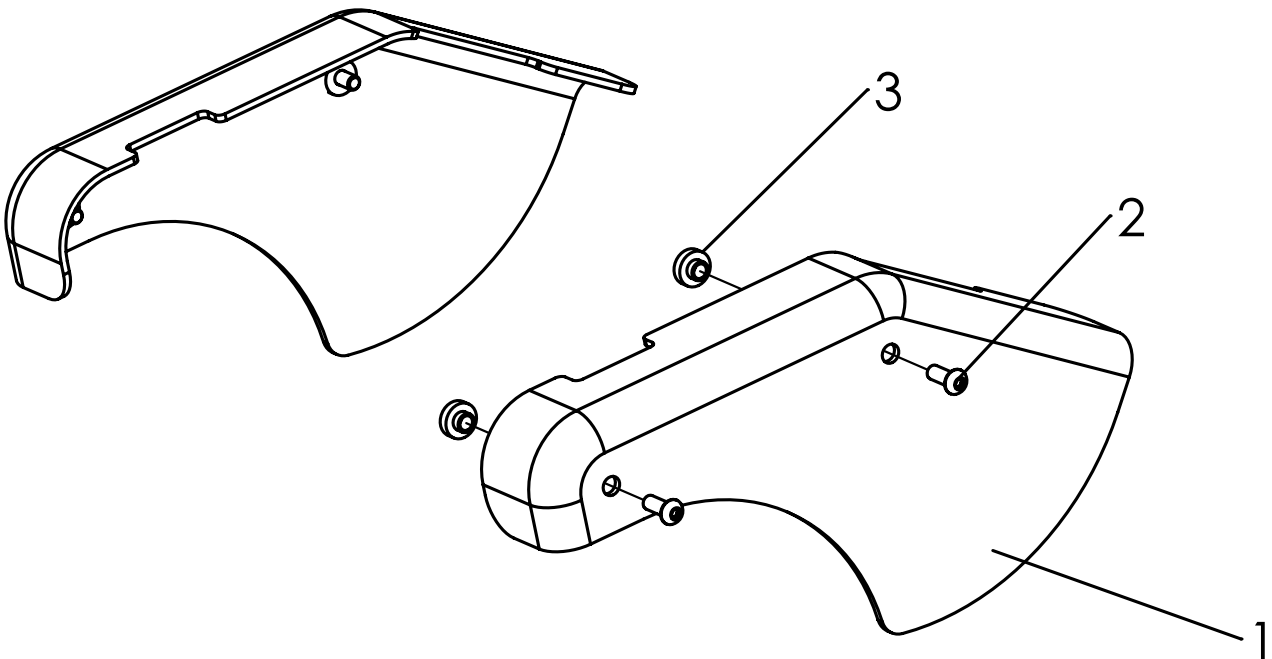

Spare parts

Pos	Article number	Articel description	Quantity	Unit
1-3	3004-1500E	Frame cover, wide for size 1, complete	1	Pc
	3005-1500E	Frame cover, narrow for size 2, complete	1	Pc.
1	3004-1331	Frame cover, narrow, left, for size 2	1	Pc.
	3004-1332	Frame cover, narrow, right, for size 2	1	Pc.
	3004-1333	Frame cover, wide, left, for size 1 and Mini	1	Pc.
	3004-1334	Frame cover, wide, right, for size 1 and Mini	1	Pc.
2	1029-0616	Button head socket screw M6x16	4	Pc.
3	3004-1336	Spacer bushing for cover	4	Pc.