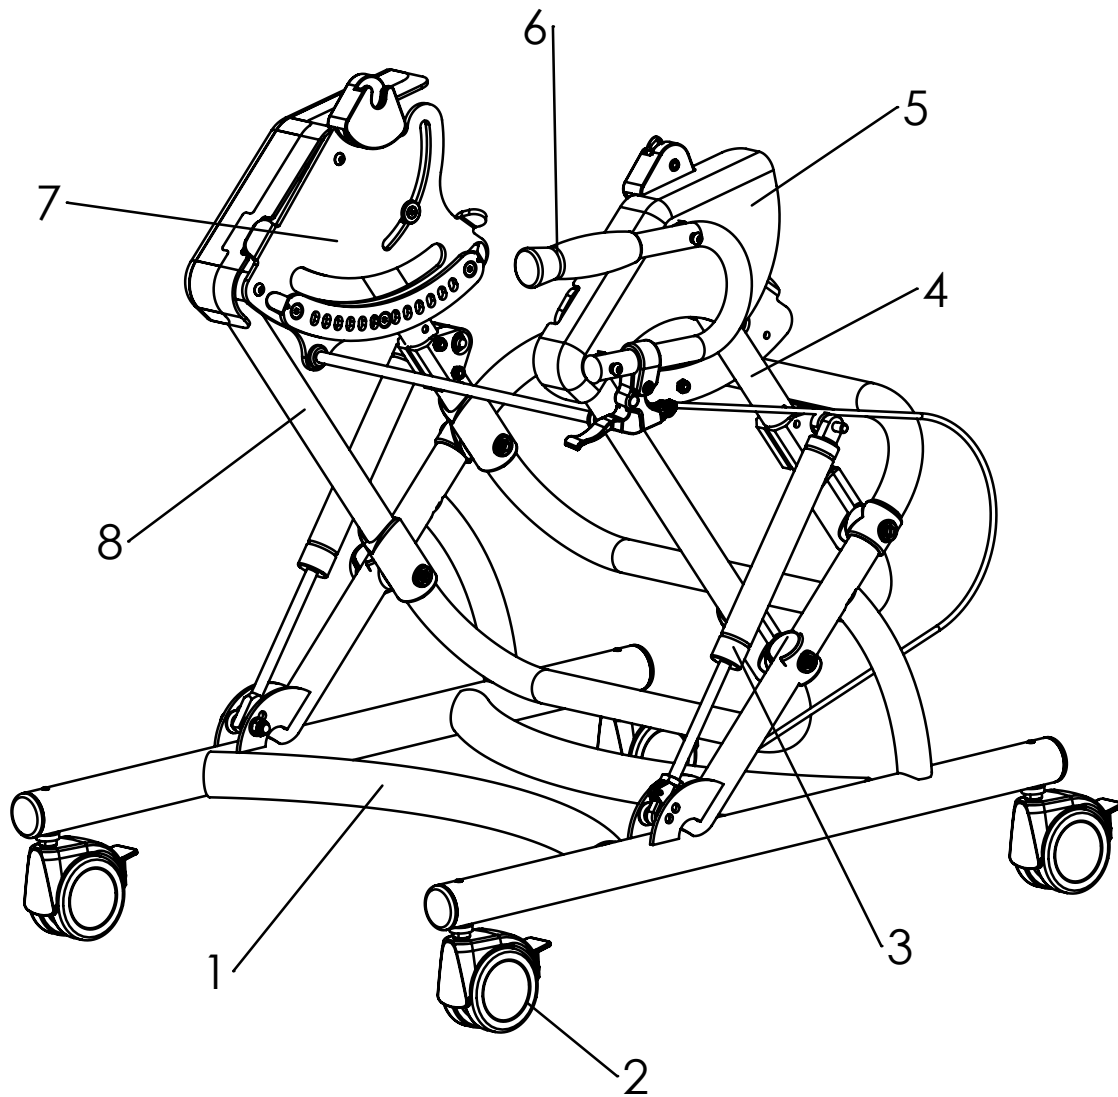

2 Component overview

Pos	Articel number	Articel description	Page
1	3004-1100E	Base frame	5
2	124x-xxxx	Wheel typ`s	5
3	3004-1601	Lift device	ab 14
4	3004-1300E	Upper swivel arm	7
5	300X1500E	Frame cover	13
6	3004-1320E	Guid handle	8
7	300X-1410	Seat bearing plate	ab 9
8	3004-1200E	Lower swivel arm	6