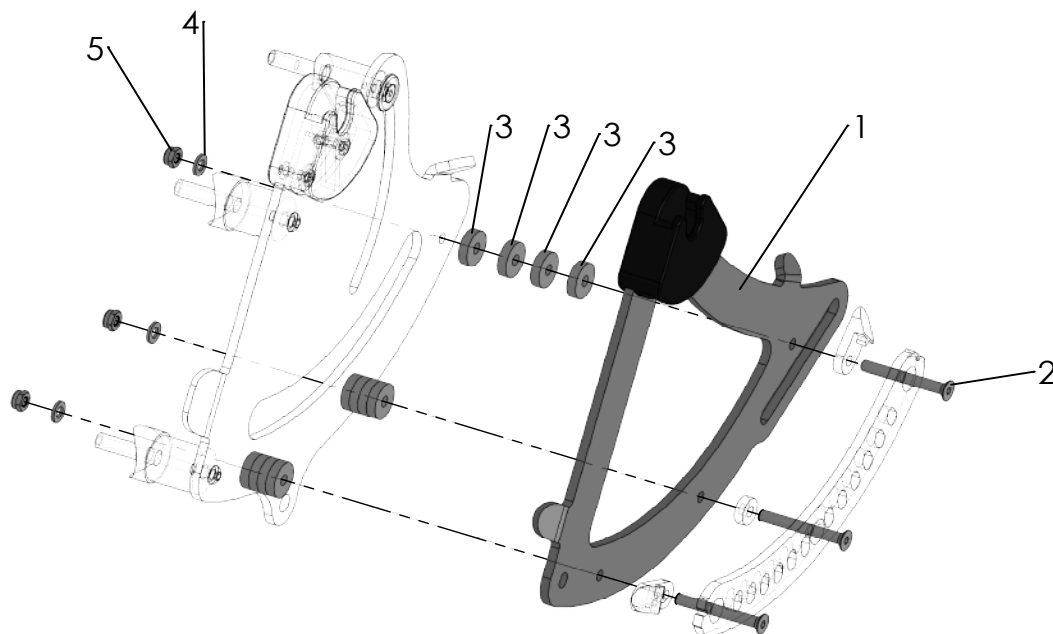

Spare parts

Pos	Article number	Articel description	Quantity	Unit
1-6	3004-1320E-000	Guide handle, complete	1	Pc.
1	3004-1321-000	Guide handle	1	Pc.
2	1143-0004	Handle grip black d22 x 120	1	Pc.
3	1141-0009	Ribbed insert 25x1-2,5	1	Pc.
4	1111-0012	Saddle washer PA black 24x8.4x3	2	Pc.
5	3004-1335	Spacer bushing guide handle	2	Pc.
6	1029-0640	Button head socket screw M6x40	2	Pc.

Spare parts

Pos	Article number	Articel description	Quantity	Unit
1-16	3004-1410E-000	Seat bearing plate, left, size 1, complete	1	Pc.
	3004-1420E-000	Seat bearing plate, right, size 1, complete	1	Pc.
1-4	3004-1411E-000	Seat bearing plate, left	1	Pc.
	3004-1421E-000	Seat bearing plate, right	1	Pc.
3	3231-1516	Scantlings bearing	1	Pc.
4	1055-0005	Washer A5,3	2	Pc.
5	1062-0516	Blind rivet F5x16	2	Pc.
5	3231-1514	Latch ramp	2	Pc.
6	1113-0051	Washer PA 6,4x15x5	1	Pc.
7	1024-0620	Hexagon socket countersunk head screw M6x20	3	Pc.
8	3231-1513-006	Scantlings rail	1	Pc.
9	1024-0510	Hexagon socket countersunk head screw M5x10	1	Pc.
10	3004-1345	Guide shaft seat bearing long	1	Pc.
11	1113-0050	Washer PA 10x21x1	2	Pc.
12	1029-6001	Button head socket screw,Tufflock M6x12	2	Pc.
13	3004-1412	Bearing axle swivel arm long	2	Pc.
14	1111-0006	Saddle washer PA black 28x8.4x5	2	Pc.
15	3004-1343	Bearing guide spacer, shaft long	1	Pc.
16	1049-0068	BILOC-nut M6	3	Pc.

Spare parts

Pos	Article number	Articel description	Quantity	Unit
1-5	3004-1440E-032	Reduction set by one size	1	Set
1	3231-1511E-032	Seat Adapter plate left with scantling bearing	1	Pc.
	3231-1512E-032	Seat Adapter plate right with scantling bearing	1	Pc.
2	1024-0650	Hexagon socket countersunk head screw M6x50	6	Pc.
3	3274-7314	Spacer bushing 20 x 6.2 x 5	24	Pc.
4	1051-0006	Washer A6,4	6	Pc.
5	1042-0006	Hexagon nut self-locking M6	6	Pc.