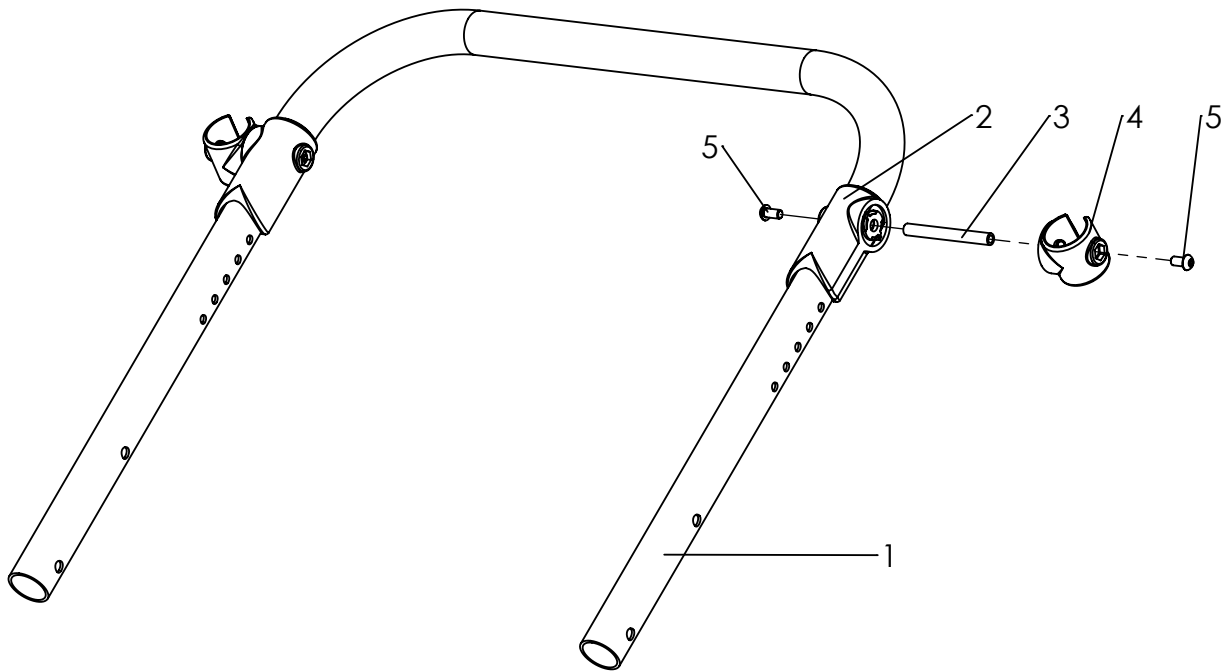

2 Component overview

Pos	Articel number	Articel description	Page
1	3004-1100E	Base frame	5
2	124x-xxxx	Wheel typ`s	5
3	3004-1601	Lift device	ab 14
4	3004-1300E	Upper swivel arm	7
5	300X1500E	Frame cover	13
6	3004-1320E	Guid handle	8
7	300X-1410	Seat bearing plate	ab 9
8	3004-1200E	Lower swivel arm	6

Spare parts

Pos	Article number	Articel description	Quantity	Unit
1-2	3004-1100E-000	COBRA base frame incl. Ribbed insert	1	Pc.
1	3004-1110-000	Base frame	1	Pc.
2	1141-0021	Ribbed insert 40x0,8-2,5	4	Pc.
3	1241-0001	Twin wheel castor, 75 mm, with wheel lock	4	Pc.
	1240-0002	Apparatus castor125 mm, total lock	4	Pc.

Spare parts

Pos	Article number	Articel description	Quantity	Unit
1-6	3004-1200E-000	Lower swivel arm, complete	1	Pc.
1	3004-1211-000	Lower swivel arm	1	Pc.
2	3313-1321	Support tube bearing open	2	Pc.
3	3313-1160	Hinge bandage D30	2	Pc.
4	1114-0057	Threaded bushing 8xM6x71	2	Pc.
5	1029-0612	Button head socket screw M6x12	4	Pc.

Spare parts

Pos	Article number	Articel description	Quantity	Unit
1-6	3004-1300E-000	Upper Swivel arm, complete	1	Pc.
1	3004-1311-000	Upper Swivel arm,	1	Pc.
2	3313-1321	Support tube bearing open	2	Pc.
3	1114-0057	Threaded bushing 8xM6x71	2	Pc.
4	3313-1160	Hinge bandage D30	2	Pc.
5	1029-0612	Button head socket screw M6x12	4	Pc.