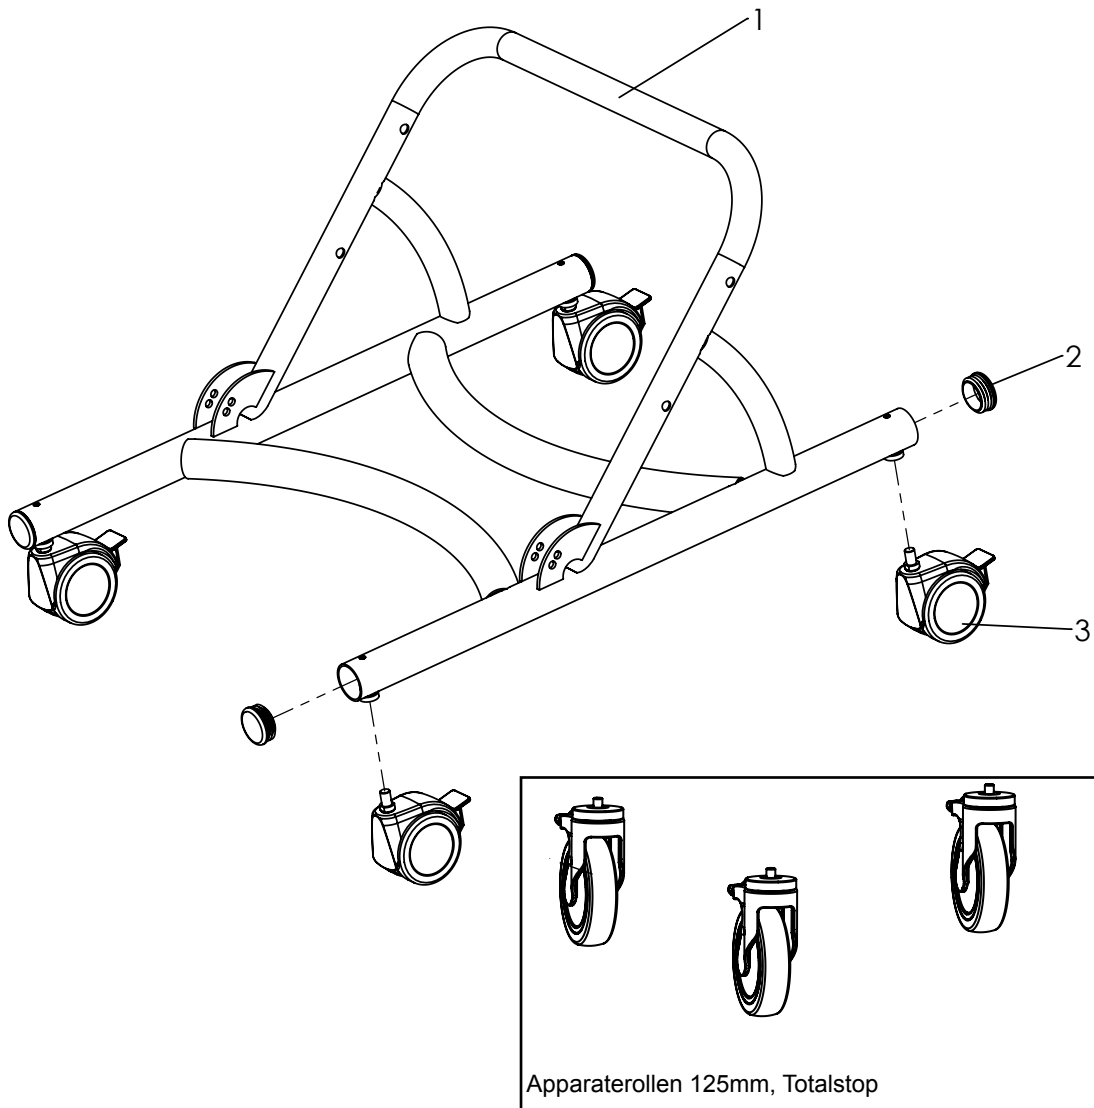

Spare parts

Pos	Article number	Articel description	Quantity	Unit
1-2	3004-1100E-000	COBRA base frame incl. Ribbed insert	1	Pc.
1	3004-1110-000	Base frame	1	Pc.
2	1141-0021	Ribbed insert 40x0,8-2,5	4	Pc.
3	1241-0001	Twin wheel castor, 75 mm, with wheel lock	4	Pc.
	1240-0002	Apparatus castor125 mm, total lock	4	Pc.