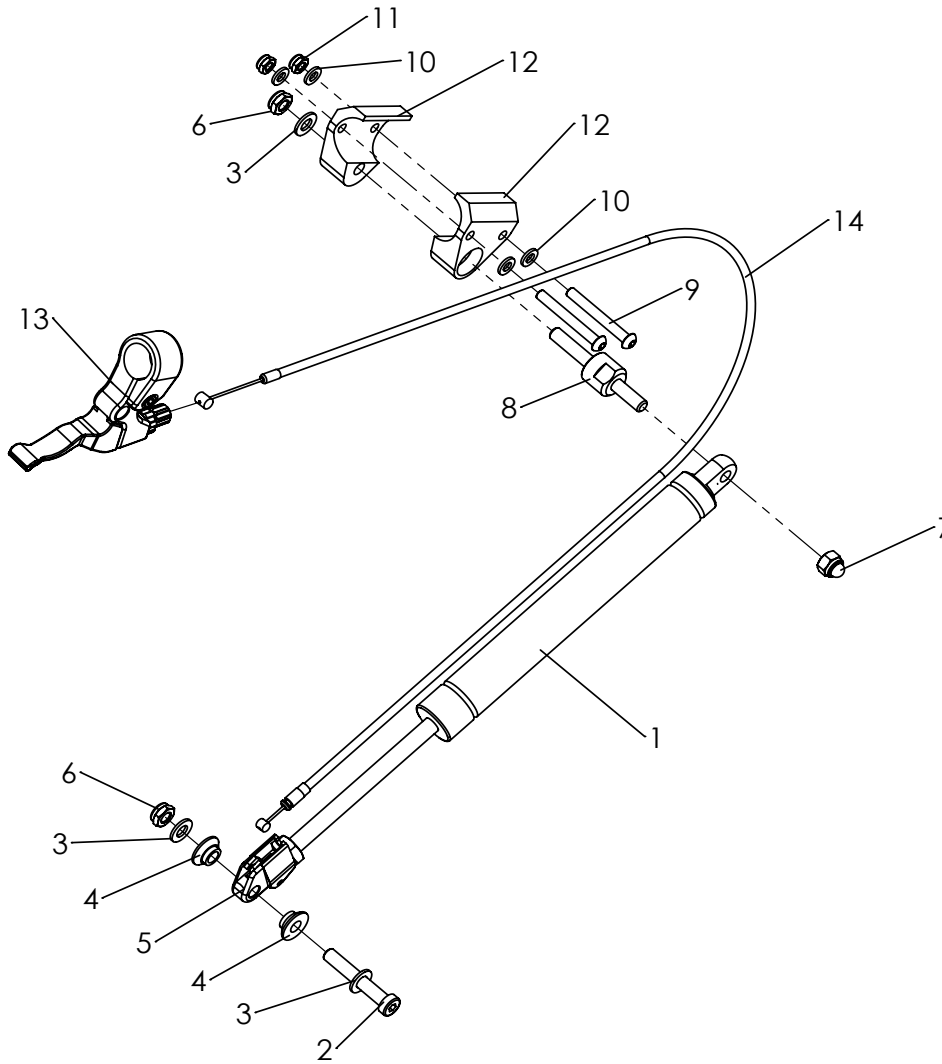

Spare parts

Pos	Article number	Articel description	Quantity	Unit
1-14	3004-1601E	Single Gas spring lift device, complete	1	Pc.
1	1136-0003	Gas strut 700N	1	Pc.
2	1022-0850	Hexagon socket head cap screw M8x50	2	Pc.
3	1051-0008	Washer A8,4	6	Pc.
4	3004-1611	Gas spring spacer	4	Pc.
5	1136-0002	Activator for gas strut	1	Pc.
6	1042-0008	Hexagon nut self-locking M8	3	Pc.
7	1044-0008	Hexagonal domed cap nut self-locking M8	3	Pc.
8	3004-1622	Gas spring bearing axle	2	Pc.
9	1029-0650	Button head socket screw M6x50	4	Pc.
10	1051-0006	Washer A6,4	8	Pc.
11	1042-0006	Hexagon nut self-locking M6	4	Pc.
12	3004-1621	Upper spring bearing black anodized	4	Pc.
13	1209-0015	Brake lever aluminium for 3 fingers use	1	Pc.
14	1209-0033	Bowden cable BZ 800x860x1,5	1	Pc.

For COBRA with one Gas spring (1x 700N)