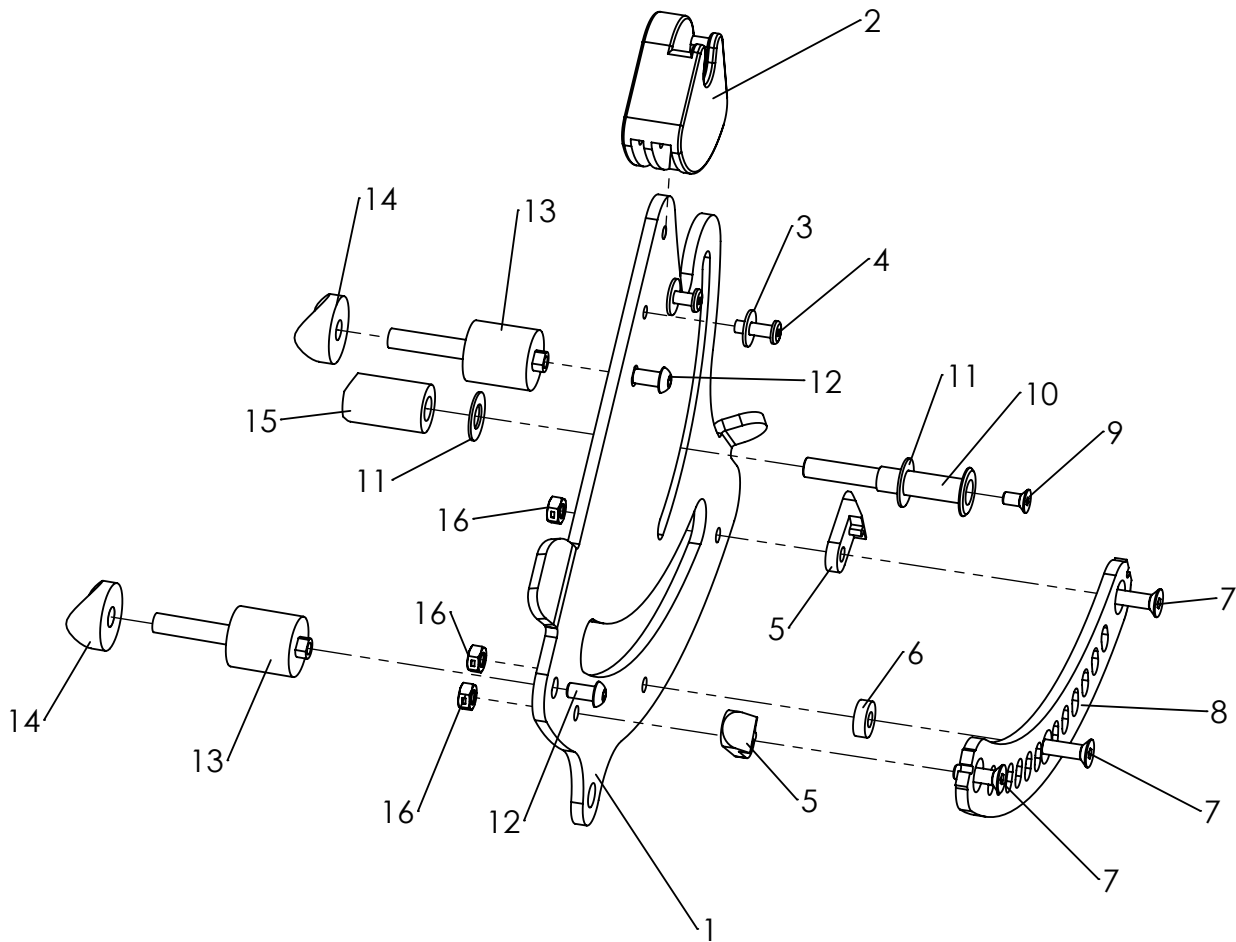

Spare parts

Pos	Article number	Articel description	Quantity	Unit
1-6	3004-1200E-000	Lower swivel arm, complete	1	Pc.
1	3004-1211-000	Lower swivel arm	1	Pc.
2	3313-1321	Support tube bearing open	2	Pc.
3	3313-1160	Hinge bandage D30	2	Pc.
4	1114-0057	Threaded bushing 8xM6x71	2	Pc.
5	1029-0612	Button head socket screw M6x12	4	Pc.

Spare parts

Pos	Article number	Articel description	Quantity	Unit
1-6	3004-1300E-000	Upper Swivel arm, complete	1	Pc.
1	3004-1311-000	Upper Swivel arm,	1	Pc.
2	3313-1321	Support tube bearing open	2	Pc.
3	1114-0057	Threaded bushing 8xM6x71	2	Pc.
4	3313-1160	Hinge bandage D30	2	Pc.
5	1029-0612	Button head socket screw M6x12	4	Pc.

Spare parts

Pos	Article number	Articel description	Quantity	Unit
1-16	3004-1410E-000	Seat bearing plate, left, size 1, complete	1	Pc.
	3004-1420E-000	Seat bearing plate, right, size 1, complete	1	Pc.
1-4	3004-1411E-000	Seat bearing plate, left	1	Pc.
	3004-1421E-000	Seat bearing plate, right	1	Pc.
3	3231-1516	Scantlings bearing	1	Pc.
4	1055-0005	Washer A5,3	2	Pc.
5	1062-0516	Blind rivet F5x16	2	Pc.
5	3231-1514	Latch ramp	2	Pc.
6	1113-0051	Washer PA 6,4x15x5	1	Pc.
7	1024-0620	Hexagon socket countersunk head screw M6x20	3	Pc.
8	3231-1513-006	Scantlings rail	1	Pc.
9	1024-0510	Hexagon socket countersunk head screw M5x10	1	Pc.
10	3004-1345	Guide shaft seat bearing long	1	Pc.
11	1113-0050	Washer PA 10x21x1	2	Pc.
12	1029-6001	Button head socket screw,Tufflock M6x12	2	Pc.
13	3004-1412	Bearing axle swivel arm long	2	Pc.
14	1111-0006	Saddle washer PA black 28x8.4x5	2	Pc.
15	3004-1343	Bearing guide spacer, shaft long	1	Pc.
16	1049-0068	BILOC-nut M6	3	Pc.