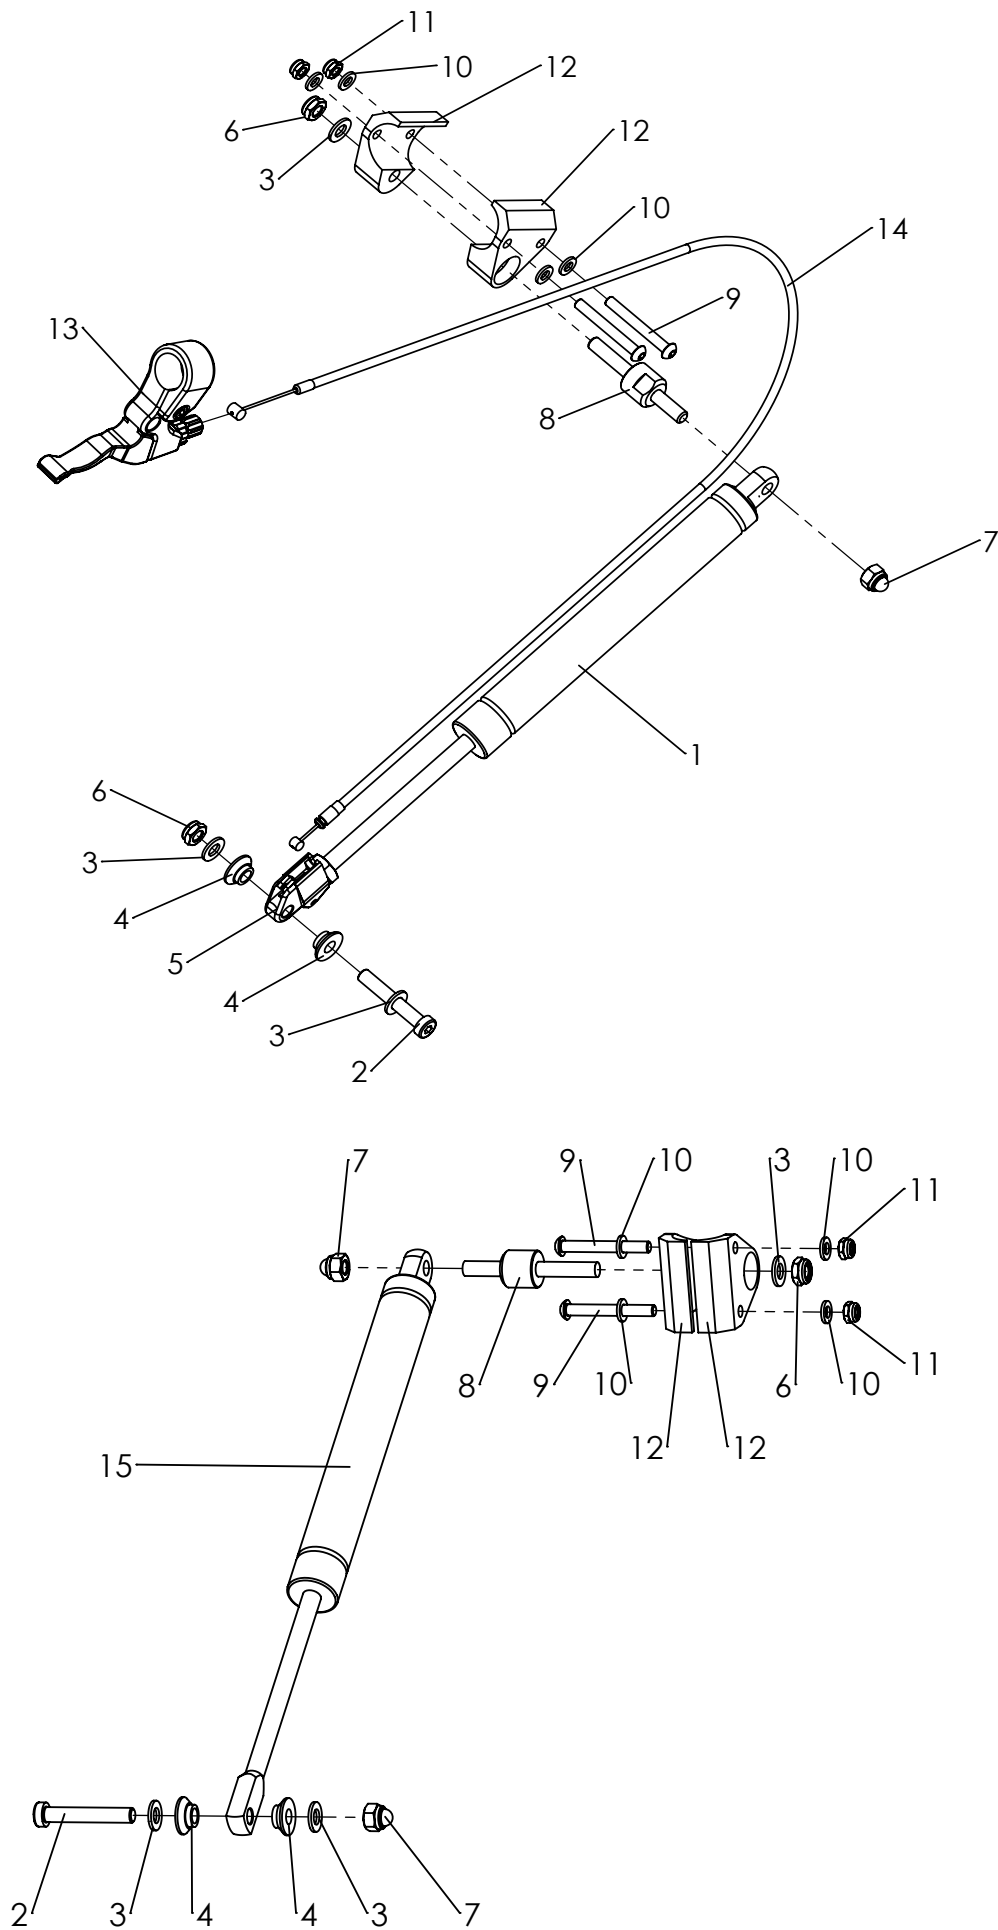

Spare parts

Spare parts

Pos	Article number	Articel description	Quantity	Unit
1-15	3004-1602E	Double Gas spring lift device, complete	1	Pc.
1	1136-0004	Gas strut 400N	1	Pc.
2	1022-0850	Hexagon socket head cap screw M8x50	2	Pc.
3	1051-0008	Washer A8,4	6	Pc.
4	3004-1611	Gas spring spacer	4	Pc.
5	1136-0002	Activator for gas strut	1	Pc.
6	1042-0008	Hexagon nut self-locking M8	3	Pc.
7	1044-0008	Hexagonal domed cap nut self-locking M8	3	Pc.
8	3004-1622	Gas spring bearing axle	2	Pc.
9	1029-0650	Button head socket screw M6x50	4	Pc.
10	1051-0006	Washer A6,4	8	Pc.
11	1042-0006	Hexagon nut self-locking M6	4	Pc.
12	3004-1621	Upper spring bearing black anodized	4	Pc.
13	1209-0015	Brake lever aluminium for 3 fingers use	1	Pc.
14	1209-0033	Bowden cable BZ 800x860x1,5	1	Pc.
15	1136-0005	Gas strut 400N	1	Pc.

For COBRA with two Gas springs (2x 400N)