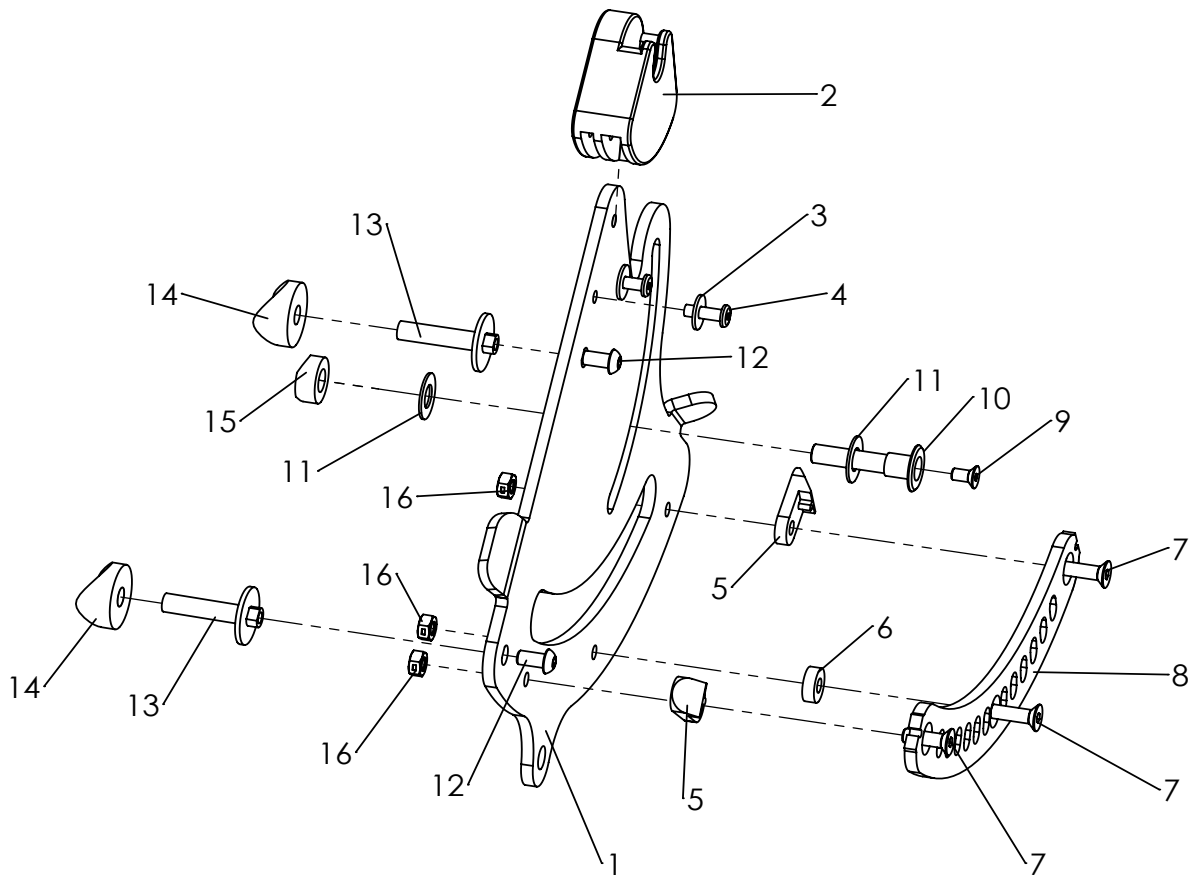

Spare parts

Pos	Article number	Articel description	Quantity	Unit
1-5	3004-1440E-032	Reduction set by one size	1	Set
1	3231-1511E-032	Seat Adapter plate left with scantling bearing	1	Pc.
	3231-1512E-032	Seat Adapter plate right with scantling bearing	1	Pc.
2	1024-0650	Hexagon socket countersunk head screw M6x50	6	Pc.
3	3274-7314	Spacer bushing 20 x 6.2 x 5	24	Pc.
4	1051-0006	Washer A6,4	6	Pc.
5	1042-0006	Hexagon nut self-locking M6	6	Pc.

Size 2 reduced to size 1

Size 1 reduced to Mini 1

Spare parts

Pos	Article number	Articel description	Quantity	Unit
1-16	3005-1410E-000	Seat bearing plate, left, size 2, complete	1	Pc.
	3005-1420E-000	Seat bearing plate, right, size 2, complete	1	Pc.
1-4	3005-1411E-000	Seat bearing plate, left	1	Pc.
	3005-1421E-000	Seat bearing plate, right	1	Pc.
2	3231-1516	Scantlings bearing	1	Pc.
3	1055-0005	Washer A5,3	2	Pc.
4	1062-0516	Blind rivet F5x16	2	Pc.
5	3231-1514	Latch ramp	2	Pc.
6	1113-0051	Washer PA 6,4x15x5	1	Pc.
7	1024-0620	Hexagon socket countersunk head screw M6x20	3	Pc.
8	3231-1513-006	Scantlings rail	1	Pc.
9	1024-0510	Hexagon socket countersunk head screw M5x10	1	Pc.
10	3004-1344	Guide shaft seat bearing short	1	Pc.
11	1113-0050	Washer PA 10x21x1	2	Pc.
12	1029-6001	Button head socket screw,Tufflock M6x12	2	Pc.
13	3231-1515	Bearing axle swivel arm short	2	Pc.
14	1111-0006	Saddle washer PA black 28x8.4x5	2	Pc.
15	3004-1342	Bearing guide spacer, shaft short	1	Pc.
16	1049-0068	BILOC-nut M6	3	Pc.