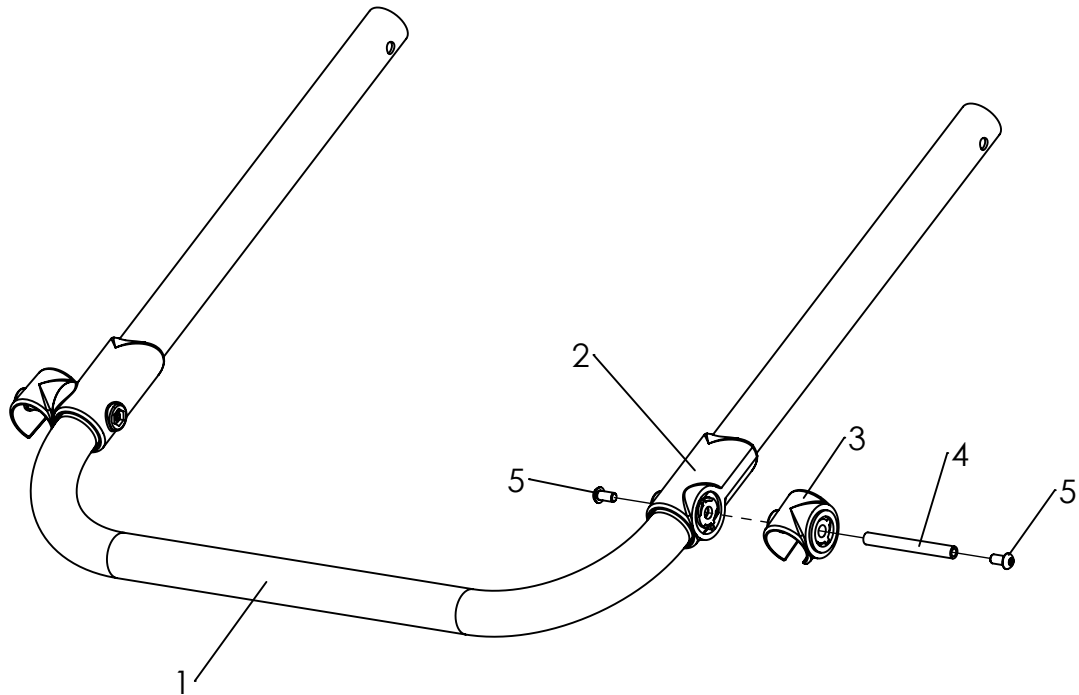

2 Component overview

Pos	Articel number	Articel description	Page
1	3004-1100E	Base frame	5
2	124x-xxxx	Wheel typ`s	5
3	3004-1601	Lift device	ab 14
4	3004-1300E	Upper swivel arm	7
5	300X1500E	Frame cover	13
6	3004-1320E	Guid handle	8
7	300X-1410	Seat bearing plate	ab 9
8	3004-1200E	Lower swivel arm	6

Spare parts

Pos	Article number	Articel description	Quantity	Unit
1-2	3004-1100E-000	COBRA base frame incl. Ribbed insert	1	Pc.
1	3004-1110-000	Base frame	1	Pc.
2	1141-0021	Ribbed insert 40x0,8-2,5	4	Pc.
3	1241-0001	Twin wheel castor, 75 mm, with wheel lock	4	Pc.
	1240-0002	Apparatus castor125 mm, total lock	4	Pc.

Spare parts

Pos	Article number	Articel description	Quantity	Unit
1-6	3004-1200E-000	Lower swivel arm, complete	1	Pc.
1	3004-1211-000	Lower swivel arm	1	Pc.
2	3313-1321	Support tube bearing open	2	Pc.
3	3313-1160	Hinge bandage D30	2	Pc.
4	1114-0057	Threaded bushing 8xM6x71	2	Pc.
5	1029-0612	Button head socket screw M6x12	4	Pc.

Spare parts

Pos	Article number	Articel description	Quantity	Unit
1-5	3004-1440E-032	Reduction set by one size	1	Set
1	3231-1511E-032	Seat Adapter plate left with scantling bearing	1	Pc.
	3231-1512E-032	Seat Adapter plate right with scantling bearing	1	Pc.
2	1024-0650	Hexagon socket countersunk head screw M6x50	6	Pc.
3	3274-7314	Spacer bushing 20 x 6.2 x 5	24	Pc.
4	1051-0006	Washer A6,4	6	Pc.
5	1042-0006	Hexagon nut self-locking M6	6	Pc.